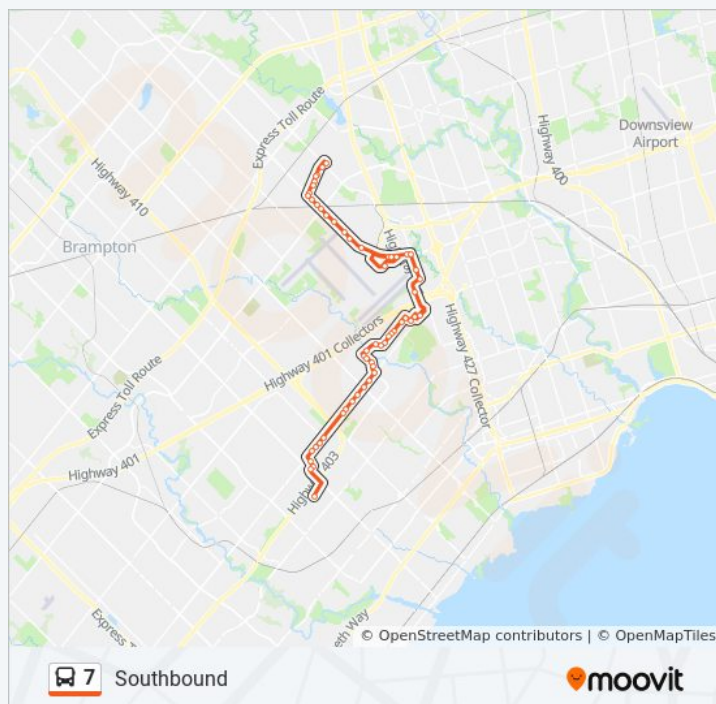

Airport Rd At Beverley St

Airport Rd At Ripon St

Airport Rd At Hull St

Airport Rd South Of Derry Rd

Airport Rd At Northwest Dr

Airport Rd At Silver Dart Dr

Airport Rd S/Of Silver Dart

Airport Rd At American Dr

Carlingview Dr at Renforth Dr

Renforth Dr at Convair Dr

Renforth Station West Platform 1

Skymark Ave West Of Commerce Blvd

7 bus Time Schedule

Southbound Route Timetable:

| | |
|-----------|---------------------|
| Sunday | 12:02 AM - 11:38 PM |
| Monday | 2:05 AM - 11:36 PM |
| Tuesday | 12:09 AM - 11:36 PM |
| Wednesday | 12:09 AM - 11:36 PM |
| Thursday | 12:09 AM - 11:36 PM |
| Friday | 12:09 AM - 11:38 PM |
| Saturday | 4:13 AM - 11:29 PM |

7 bus Info

Direction: Southbound

Stops: 54

Trip Duration: 60 min

Line Summary:

Skymark Ave at Explorer Dr
Matheson Blvd at Explorer Dr
Matheson Blvd at Shuttle Dr
Matheson Blvd West Of Orbitor Dr
Matheson Blvd at Satellite Dr
Matheson Blvd at Solar Dr
Matheson Blvd at Spectrum Way
Matheson Blvd at Explorer Dr
Matheson Blvd West Of Explorer Dr
Creebank Rd at Matheson Blvd
Creebank Rd at Sismet Rd
Creebank Rd at Aimco Blvd
Creebank Rd at Tech Ave
Creebank Rd at Eglinton Ave
Eglinton Ave at Matheson Blvd
Eglinton Ave at Dixie Rd
Eglinton Ave at Burgoyne St
Eglinton Ave at Maingate Dr
Eglinton Ave at Tomken Rd
Eglinton Ave East Of Hwy 403
Eglinton Ave at Kennedy Rd
Eglinton Ave West Of Kennedy Rd
Eglinton Ave at Delaware Dr
Eglinton Ave W at Forum Dr
Sorrento Dr at Trudeau Ave
Sorrento Dr at Elia Ave
Elia Ave at Hurontario St
City Centre Transit Terminal Drop Off