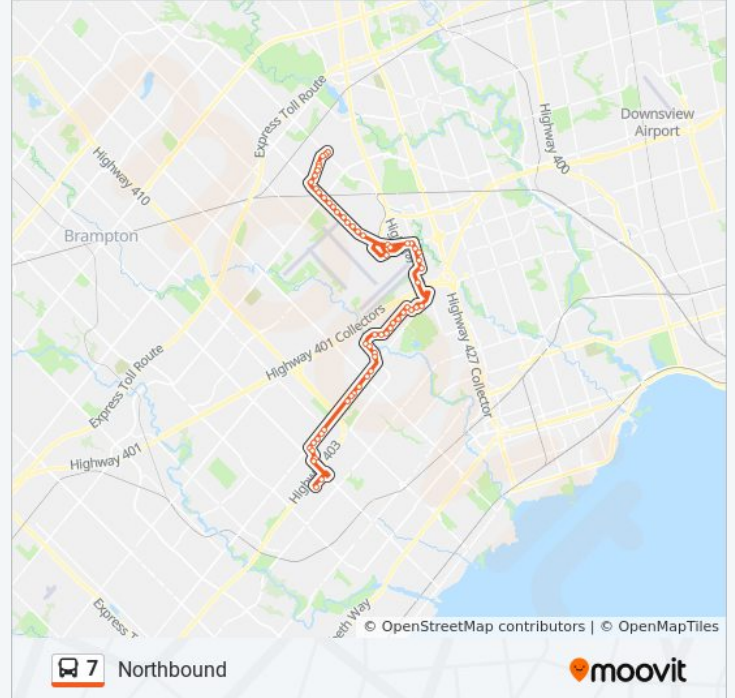

7 bus Info
Direction: Northbound
Stops: 58
Trip Duration: 61 min
Line Summary:

- City Centre Transit Terminal Platform K
- Rathburn Rd W at City Centre Dr
- Hurontario St at Elia Ave
- Elia Ave at Hurontario St
- Sorrento Dr at Trudeau Ave
- Sorrento Dr at Eglinton Ave
- Eglinton Ave E at Albina Way
- Eglinton Ave E at Huron Heights Dr
- Eglinton Ave East Of Huron Heights Dr
- Eglinton Ave E at Central Pky E
- Eglinton Ave E at Tomken Rd
- Eglinton Ave East Of Tomken Rd
- Eglinton Ave at Maingate Dr
- Eglinton Ave at Burgoyne St
- Eglinton Ave at Dixie Rd
- Eglinton Ave at Matheson Blvd E
- Creekbank Rd North Of Tech Ave
- Creekbank Rd at Aimco Blvd
- Creekbank Rd at Sismet Rd
- Creekbank Rd at Matheson Blvd
- Matheson Blvd at Explorer Dr
- Matheson Blvd at Spectrum Way

Renforth Dr at Convair Dr

Carlingview Dr First North Of International Blvd

Carlingview Dr at Meteor Dr

Carlingview Dr North Of Meteor Dr

Dixon Rd At Carlingview Dr

Dixon Rd At 950 Dixon Rd

Jetliner Rd At Airport Rd

Airport Rd North Of Northwest Dr

Airport Rd South Of Derry Rd

Airport Rd At Hull St

Airport Rd At Ripon St

Airport Rd At Victory Cres

Morning Star Dr At Collett Rd

Morning Star Dr At Lancaster Ave

Morning Star Dr At Reindeer Dr

Morning Star Dr At Netherwood Rd

Morning Star Dr At Cambrett Dr

Morning Star Dr At Catalpa Rd

Morning Star Dr at Goreway Dr

Westwood Mall Bus Terminal Platform A,B,C

Direction: Southbound

54 stops

[VIEW LINE SCHEDULE](#)