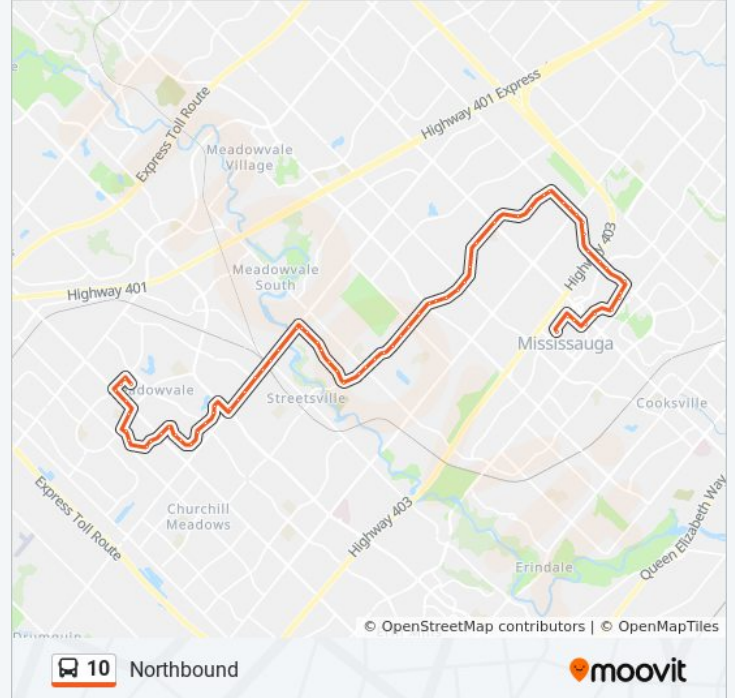

Bristol Rd W at Swiftcurrent Trail

Bristol Rd W at Bellows Ave

Bristol Rd W at Mclaughlin Rd

Bristol Rd W at Shackleton Way

Bristol Rd W at Ceremonial Dr

Bristol Rd W at Starwood Dr

Bristol Rd W at Mavis Rd

Bristol Rd W at Heatherleigh Ave

Bristol Rd W at Sweetgrass Gate

Bristol Rd W at Kinglet Ave

Bristol Rd W at Loonlake Ave

Bristol Rd W at Fallingbrook Dr

Bristol Rd W at Whitehorn Ave

Bristol Rd W at Creditview Rd

Bristol Rd W at Bathgate Rd

Bristol Rd at River Grove Ave

River Grove Ave at Stillriver Cres

River Grove Ave at Willow Way

River Grove Ave at Riverdale Cres

River Grove Ave at Highbrook Ave

River Grove Ave at Astrella Cres

River Grove Ave North Of Astrella Cr

Britannia Rd West Of Tiltdown Rd

Britannia Rd at Ellesboro Dr

Britannia Rd at Queen St N

Britannia Rd at Brookside Dr

Britannia Rd at Millcreek Dr

Britannia Rd at Turney Dr

Britannia Rd at Hogan Dr

Britannia Rd at Erin Mills Pky

Windwood Dr at Wabukayne Crt

Windwood Dr at Cheega Crt

Windwood Dr at Glen Erin Dr