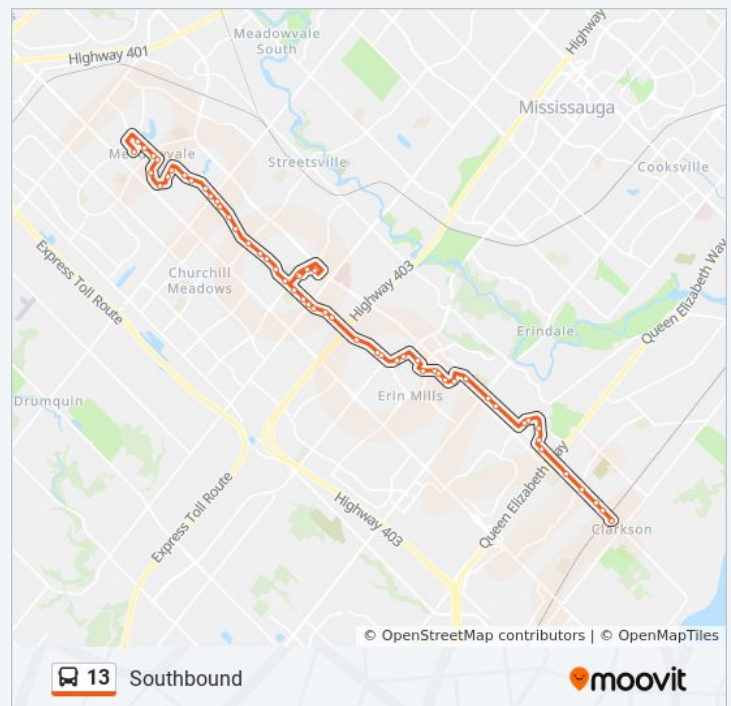

Direction: Southbound

55 stops

[VIEW LINE SCHEDULE](#)

Meadowvale Town Centre Bus Terminal Platform E,F

Glen Erin Dr at Meadowvale Town Ctr Circle

Glen Erin Dr at Meadowvale Town Ctr Circle

Glen Erin Dr South Of Battleford Rd

Glen Erin Dr at Montevideo Rd

Montevideo Rd at Arles Mews

Montevideo Rd at Neuchatel Rd

Montevideo Rd at Lorca Cres

Montevideo Rd at Atherly Cres

Glen Erin Dr at Windwood Dr

Glen Erin Dr at Inlake Crt

Glen Erin Dr at Windwood Dr

Glen Erin Dr at Britannia Rd

Glen Erin Dr South Of Britannia Rd

Glen Erin Dr at Peacock Dr

Glen Erin Dr at Quails Run

Glen Erin Dr at Castlebridge Dr

Glen Erin Dr at Thomas St

Glen Erin Dr South Of Thomas St

Glen Erin Dr at Duncairn Dr

Glen Erin Dr at Middlebury Dr

Glen Erin Dr at Erin Centre Blvd

Erin Centre Blvd at John Fraser Secondary School

Erin Centre Blvd East Of Mall Access

Erin Mills Town Centre Bus Terminal Platform B

Erin Centre Blvd At John Fraser Secondary School

13 bus Time Schedule

Southbound Route Timetable:

Sunday	12:43 AM - 11:48 PM
Monday	12:36 AM - 11:12 PM
Tuesday	12:00 AM - 11:12 PM
Wednesday	12:00 AM - 11:12 PM
Thursday	12:00 AM - 11:12 PM
Friday	12:00 AM - 11:48 PM
Saturday	12:36 AM - 11:56 PM

13 bus Info

Direction: Southbound

Stops: 55

Trip Duration: 47 min

Line Summary: