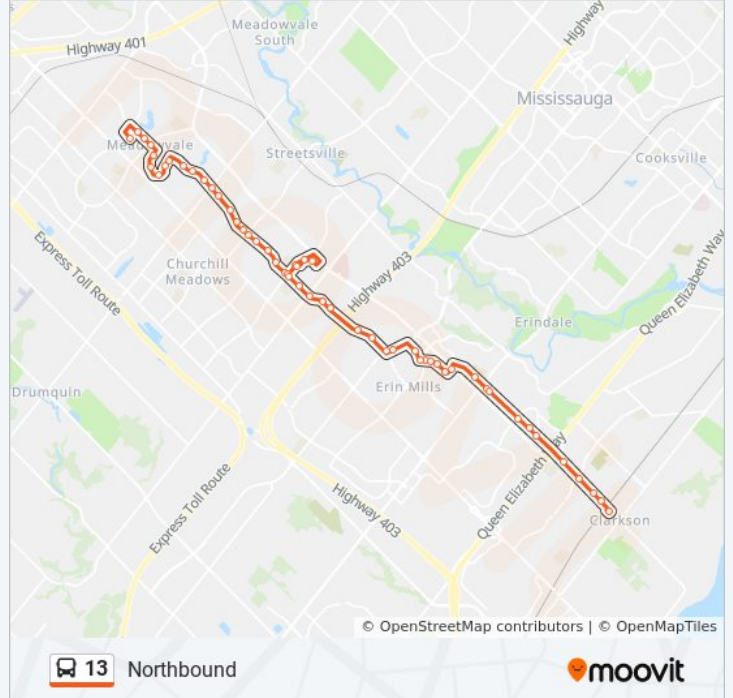

13 bus Info

Direction: Northbound

Stops: 53

Trip Duration: 44 min

Line Summary:

Glen Erin Dr at Marshdale Crt
Glen Erin Dr at Credit Valley Rd
Glen Erin Dr at Eglinton Ave
Glen Erin Dr at Hazelton Place
Glen Erin Dr at Erin Centre Blvd
Erin Centre Blvd at John Fraser Secondary School
Erin Centre Blvd East Of Mall Access
Erin Mills Town Centre Bus Terminal Platform B
Erin Centre Blvd At John Fraser Secondary School
Erin Centre Blvd at Glen Erin Dr
Glen Erin Dr North Of Erin Centre Blvd
Glen Erin Dr at Middlebury Dr
Glen Erin Dr at Burnford Trail
Glen Erin Dr North Of Burnford Trail
Glen Erin Dr at Thomas St
Glen Erin Dr North Of Thomas St
Glen Erin Dr at Castlebridge Dr
Glen Erin Dr at Quails Run
Glen Erin Dr at Bell Harbour Dr
Glen Erin Dr at Britannia Rd
Glen Erin Dr at Windwood Dr
Glen Erin Dr at Inlake Crt
Glen Erin Dr at North Windwood Dr
Montevideo Rd at Atherly Cres
Montevideo Rd at Lorca Cres
Montevideo Rd at Neuchatel Rd
Montevideo Rd at Arles Mews
Montevideo Rd East Of Corfu Rd
Glen Erin Dr at Battleford Rd
Glen Erin Dr at Meadowvale Town Ctr Circle
Glen Erin Dr At Meadowvale Town Ctr Circle (N Leg)

Direction: Southbound

55 stops

[VIEW LINE SCHEDULE](#)

Meadowvale Town Centre Bus Terminal Platform E,F

Glen Erin Dr at Meadowvale Town Ctr Circle

Glen Erin Dr at Meadowvale Town Ctr Circle

Glen Erin Dr South Of Battleford Rd

Glen Erin Dr at Britannia Rd

Glen Erin Dr South Of Britannia Rd

Glen Erin Dr at Peacock Dr

Glen Erin Dr at Quails Run

Glen Erin Dr at Castlebridge Dr

Glen Erin Dr at Thomas St

Glen Erin Dr South Of Thomas St