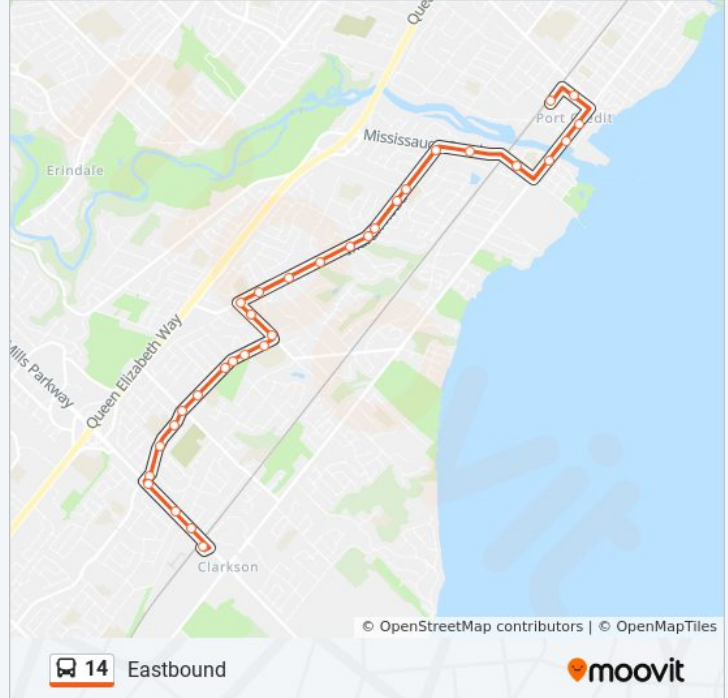

**Direction: Eastbound**

32 stops

[VIEW LINE SCHEDULE](#)

- Clarkson Go Station Platform 8
- Southdown Rd at Hartland Dr
- Southdown Rd at Wiseman Crt
- Southdown Rd at Truscott Dr
- Truscott Dr at Davebrook Rd
- Truscott Dr at Robillard Rd
- Truscott Dr at Delaney Dr
- Truscott Dr at Clarkson Rd
- Truscott Dr at Mazo Cres
- Truscott Dr at Mellow Rd
- Truscott Dr at Elite Rd
- Truscott Dr at Chasehurst Dr
- Truscott Dr at Lorne Park Rd
- Lorne Park Rd at Lindburgh Crt
- Lorne Park Rd at Royal Oaks Rd
- Lorne Park Rd at Indian Rd
- Indian Rd at Narva Rd
- Indian Rd at Birchview Dr
- Indian Rd at Caldwell Ave
- Indian Rd at Tecumseh Park Dr
- Indian Rd at Woodeden Dr
- Indian Rd at Cermel Dr

**14 bus Info**

**Direction:** Eastbound

**Stops:** 32

**Trip Duration:** 20 min

**Line Summary:**

Indian Rd at Infinity St  
 Indian Rd at Indian Grove  
 Indian Rd at Kane Rd  
 Mississauga Rd South Of Indian Rd  
 Mississauga Rd N at Park St  
 Lakeshore Rd W at Front St S  
 Lakeshore Rd E at Stavebank Rd S  
 Lakeshore Rd E East Of Elizabeth St  
 Ann St At Park St  
 Port Credit Go Station Platform C, D, E

**Direction: Westbound**

58 stops

[VIEW LINE SCHEDULE](#)

Port Credit Go Station Platform C, D, E  
 Elizabeth St At Park St  
 Elizabeth St At High St  
 Elizabeth St at Lakeshore Rd  
 Lakeshore Rd E at Stavebank Rd  
 Lakeshore Rd W West Of Stavebank Rd  
 Front St at John St  
 Front St at Park St  
 Park St at Mississauga Rd  
 Mississauga Rd West Of Kane Rd  
 Indian Rd at Kane Rd  
 Indian Rd at Indian Grove  
 Indian Rd at Madigans Lane  
 Indian Rd at Cermel Dr  
 Indian Rd at Woodeden Dr  
 Indian Rd at Tecumseh Park Dr  
 Indian Rd at Caldwell Ave  
 Indian Rd at Birchview Dr

Lakeshore Rd at Hazelhurst Rd

Lakeshore Rd West Of Hazelhurst Rd

Winston Churchill Blvd North Of Lakeshore Rd

Winston Churchill at 450 Winston Churchill Blvd

Winston Churchill Blvd at Deer Run

Winston Churchill at 650 Winston Churchill Blvd