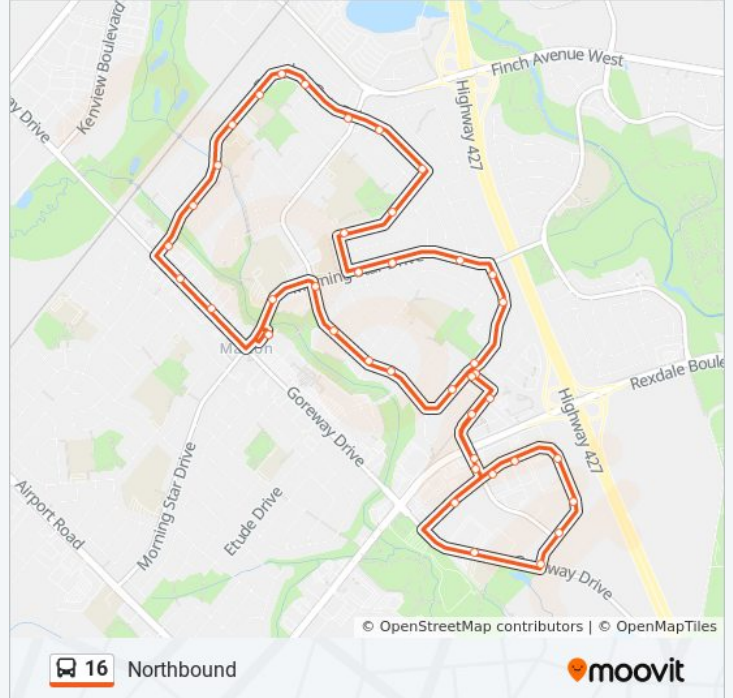

Rexwood Rd West Of Netherbrae Rd

Netherbrae Rd at Darcel Ave

Darcel Ave at Laddie Cres

Darcel Ave at Woodruff Cres

Darcel Ave at Dunrankin Dr

Darcel Ave at Dellaport Dr

Darcel Ave at Morning Star Dr

Morning Star Dr at Malton Cc

Westwood Square Bus Terminal Drop Off

Direction: Southbound

45 stops

[VIEW LINE SCHEDULE](#)

Westwood Mall Bus Terminal Platform D,E,F

Morning Star Dr at Malton Cc

Darcel Ave South Of Morning Star Dr

Darcel Ave South Of Dellaport Dr

Darcel Ave at Dunrankin Dr

Darcel Ave at Woodruff Cres

Darcel Ave North Of Laddie Cres

Darcel Ave at Laddie Cres

Netherbrae Rd at Darcel Ave

16 bus Time Schedule

Southbound Route Timetable:

Sunday	Not Operational
Monday	4:38 AM - 7:24 PM
Tuesday	4:38 AM - 7:24 PM
Wednesday	4:38 AM - 7:24 PM
Thursday	4:38 AM - 7:24 PM
Friday	Not Operational
Saturday	5:31 AM - 11:18 AM

16 bus Info

Direction: Southbound

Stops: 45

Trip Duration: 29 min
Line Summary:

Rexwood Rd West Of Netherbrae Rd

Rexwood Rd South Of Derry Rd

Nashua Dr East Of Rexwood Rd

Nashua Dr at 3710 Nashua Dr