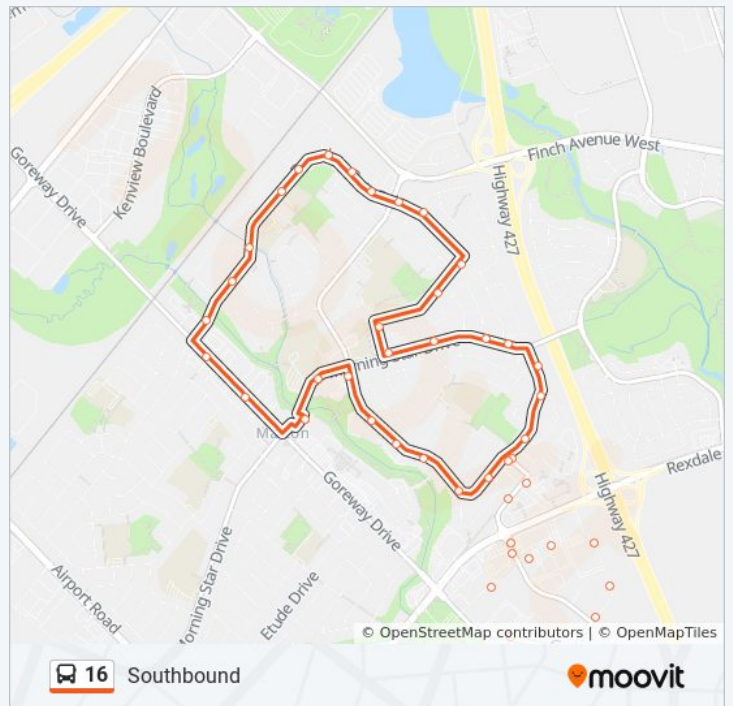

Brandon Gate Dr at Middleshire Dr

Brandon Gate Dr at Rhinebank St

Brandon Gate Dr at Wildfern Dr

Brandon Gate Dr at Keenan Cres

Brandon Gate Dr at Lockington Cres

Brandon Gate Dr at Monica Dr

Brandon Gate Dr East Of Goreway Dr

Goreway Dr South Of Brandon Gate Dr

Goreway Dr North Of Morning Star Dr

Westwood Square Bus Terminal Drop Off

16 bus time schedules and route maps are available in an offline PDF at moovitapp.com. Use the [Moovit App](#) to see live bus times, train schedule or subway schedule, and step-by-step directions for all public transit in Toronto.