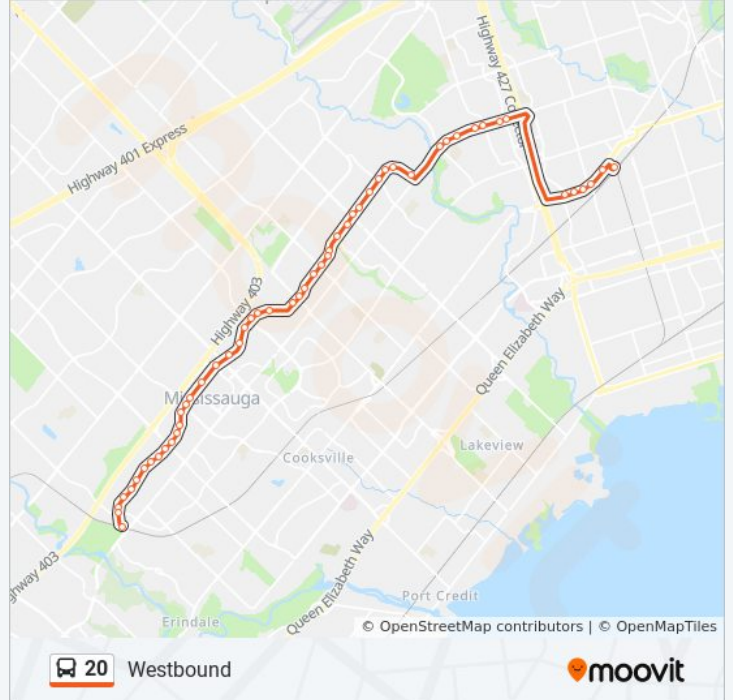

Rathburn Rd East Of Capilano Crt

Rathburn Rd West Of Capilano Crt

Rathburn Rd at Fieldgate Dr

Rathburn Rd at Rockwood Rd

Rathburn Rd at Bough Beeches Blvd

Rathburn Rd at Dixie Rd

Rathburn Rd at Hickory Dr

Rathburn Rd at Golden Orchard Dr

Rathburn Rd at Starlight Cr

Rathburn Rd E at Tomken Rd

Rathburn Rd at Westminster Place

Rathburn Rd at Willowbank Trail

Rathburn Rd at Cawthra Rd

Rathburn Rd at Wilcox Rd

Rathburn Rd at Meadows Blvd

Rathburn Rd West Of Meadows Blvd

Rathburn Rd at Central Pky E

Rathburn Rd at Chalfield Lane

Rathburn Rd at Woodington Dr

Rathburn Rd at Sherwoodtowne Blvd

Rathburn Rd at Centre View Dr

City Centre Transit Terminal Platform O

20 bus time schedules and route maps are available in an offline PDF at moovitapp.com. Use the [Moovit App](#) to see live bus times, train schedule or subway schedule, and step-by-step directions for all public transit in Toronto.

[About Moovit](#) • [MaaS Solutions](#) • [Supported Countries](#) • [Mooviter Community](#)

© 2024 Moovit - All Rights Reserved

Check Live Arrival Times