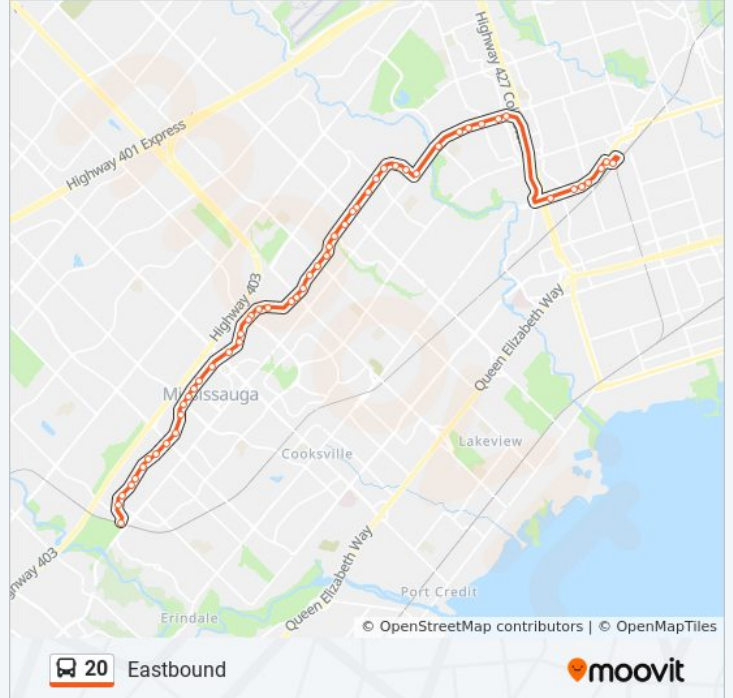

20 bus Info

Direction: Eastbound

Stops: 38

Trip Duration: 35 min

Line Summary:

Rathburn Rd at Ponytrail Dr
 Ponytrail Dr at Maple Ridge Dr
 Burnhamthorpe Rd East Of Ponytrail Dr
 Burnhamthorpe Rd at Mill Rd
 Burnhamthorpe Rd at Silver Shadow Path
 Burnhamthorpe Rd At Saturn Rd
 Burnhamthorpe Rd At Renforth Dr
 Burnhamthorpe Rd at Mulgrove Dr
 Burnhamthorpe Rd at the West Mall
 Dundas St at Cloverdale Mall
 Dundas St at Billingham Rd
 Dundas St At Paulart Dr
 Dundas St At Shorncliffe Rd
 Dundas St At Wilmar Rd
 Dundas St At Subway Cr
 Kipling Terminal Platform 12

Direction: Westbound

35 stops

[VIEW LINE SCHEDULE](#)

Kipling Terminal Platform 12
 Dundas St At Wilmar Rd
 Dundas St At Shaver Ave
 Dundas St At Paulart Dr
 Dundas St At Billingham Rd
 Dundas St West Of the East Mall
 Burnhamthorpe Rd At The West Mall
 Burnhamthorpe Rd At Mulgrove Dr
 Burnhamthorpe Rd At Renforth Dr
 Burnhamthorpe Rd at Old Burnhamthorpe Rd
 Burnhamthorpe Rd at Silver Shadow Path
 Burnhamthorpe Rd at Mill Rd
 Ponytrail Dr at Lookout Crt

20 bus Info

Direction: Westbound

Stops: 35

Trip Duration: 35 min

Line Summary:

Rathburn Rd East Of Capilano Crt

Rathburn Rd West Of Capilano Crt

Rathburn Rd at Fieldgate Dr