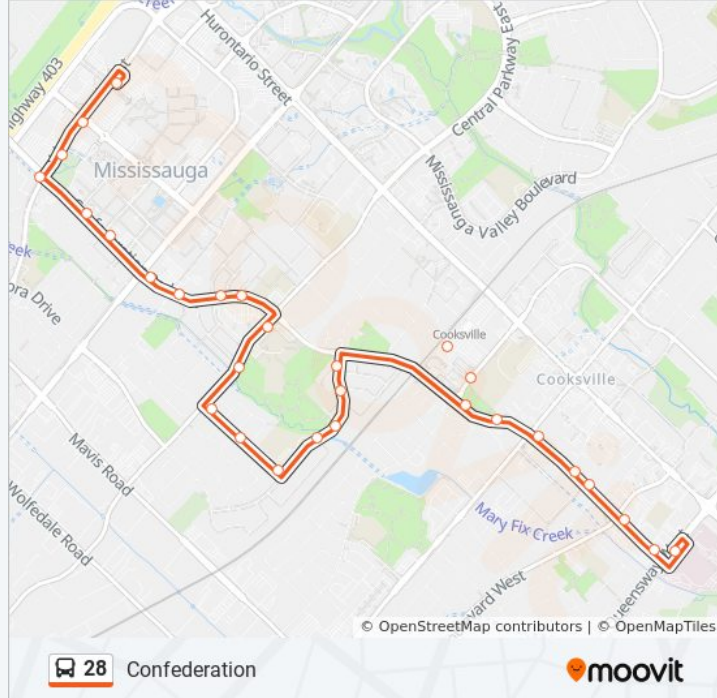

Direction: 28 N Confederation To City Centre

29 stops

[VIEW LINE SCHEDULE](#)

- Queensway at Trillium Hospital
- Confederation Pky North Of Queensway
- Confederation Pky at Paisley Blvd
- Confederation Pky at Dunbar Rd
- Confederation Pky at King St
- Confederation Pky at Dundas St
- Confederation Pky at Agnes St
- Confederation Pky at Hillcrest Ave
- Cooksville Go Station Platform 4
- Hillcrest Ave at Condo Rd
- Fairview Rd at Chimo Crt
- Fairview Rd at Lech Walesa Dr
- Fairview Rd at Latvia Crt
- Fairview Rd at Luzon Cres
- Redmond Rd at Fairview Rd
- Redmond Rd at Ashdene Ave
- Redmond Rd at Central Pky
- Central Pky at Copernicus Dr
- Central Pky at Father Goetz Secondary School
- Confederation Pky North Of Central Pky
- Confederation Pky at Riel Dr
- Confederation Pky at Webb Dr

28 bus Info

Direction: 28 N Confederation To City Centre

Stops: 29

Trip Duration: 21 min

Line Summary:

Confederation Pky at Burnhamthorpe Rd
 Confederation Pky at Princess Royal Dr
 Confederation Pky at Prince Of Wales Dr
 Confederation Pky at Rathburn Rd
 Rathburn Rd at Living Arts Dr
 Rathburn Rd at Duke Of York Blvd
 City Centre Transit Terminal Drop Off

Direction: 28 S Confederation To Trillium

27 stops

[VIEW LINE SCHEDULE](#)

City Centre Transit Terminal Platform H
 Rathburn Rd at Living Arts Dr
 Confederation Pky at Square One Dr
 Confederation Pky at Parkside Village Dr
 Confederation Pky at Arbutus Way
 Confederation Pky at Webb Dr
 Confederation Pky at Croatia Dr
 Confederation Pky South Of Croatia Dr
 Confederation Pky at Central Pky
 Central Pky at Copernicus Dr
 Central Pky West Of Copernicus Dr
 Redmond Rd at Naomi Cres
 Redmond Rd at Fairview Rd
 Fairview Rd at Luzon Cres
 Fairview Rd at Ukraine Rd
 Fairview Rd at Dragon Dr
 Confederation Pky at Fairview Rd
 Cooksville Go Station Platform 4