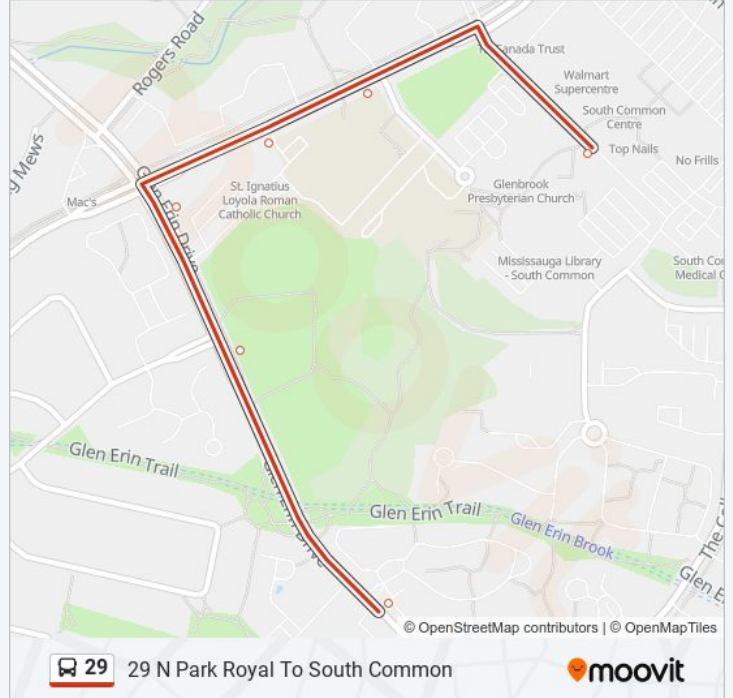

Direction: 29 N Park Royal To South Common

45 stops

[VIEW LINE SCHEDULE](#)

- Clarkson Go Station Platform 8
- Bromsgrove Rd West Of Southdown Rd
- Bromsgrove Rd at 2170 Bromsgrove Rd
- Bromsgrove Rd at 2252 Bromsgrove Rd
- Bromsgrove Rd at Seagull Dr
- Bromsgrove Rd West Of Seagull Dr
- Bromsgrove Rd East Of Tredmore Dr
- Bromsgrove Rd at Constable Rd
- Bromsgrove Rd at Cramer St
- Bromsgrove Rd at Winston Churchill Blvd
- Winston Churchill Blvd at Stockholm Rd
- Winston Churchill Blvd North Of Stockholm Rd
- Winston Churchill Blvd at Truscott Dr
- Truscott Dr East Of Winston Churchill Blvd
- Truscott Dr at Buckby Rd
- Truscott Dr East Of Buckby Rd
- Truscott Dr East Of Kelly Rd
- Truscott Dr at Bodmin Rd
- Truscott Dr at Lewisham Dr
- Truscott Dr at Thetford Crt
- Southdown Rd at South Sheridan Way
- Erin Mills Pky at Fowler Dr

29 bus Info

Direction: 29 N Park Royal To South Common

Stops: 45

Trip Duration: 33 min

Line Summary:

Erin Mills Pky at Sheridan Centre
 Sheridan Park Dr at Fifth Line West
 Sheridan Park Dr West Of Fifth Line West
 Homelands Dr at Pyramid Cres
 Homelands Dr at Woking Cres
 Homelands Dr West Of Woking Cres
 Homelands Dr at Vineland Rd
 Homelands Dr at Barcella Cres
 Thorn Lodge Dr at Barnstone Cres
 Thorn Lodge Dr at Winthrop Cres
 Woodchester Dr at Thorn Lodge Dr
 Woodchester Dr at Dundas St
 Dundas St at Woodchester Dr
 Glen Erin Dr at Dundas St
 Glen Erin Dr at Dunwin Dr
 Glen Erin Dr at Council Ring Rd
 Glen Erin Dr at the Collegeway
 Glen Erin Dr North Of the Collegeway
 Glen Erin Dr at Council Ring Rd
 Glen Erin Dr at Burnhamthorpe Rd
 Burnhamthorpe Rd East Of Glen Erin Dr
 Burnhamthorpe Rd W At South Common Crt
 South Common Centre Bus Terminal Platform
 H,I,J

Direction: 29 S Park Royal To Clarkson Go

55 stops

[VIEW LINE SCHEDULE](#)

South Common Centre Bus Terminal Platform
 H,I,J
 South Millway West Of The Collegeway
 The Collegeway South Of South Millway
 The Collegeway At Hornbeam Cres
 The Collegeway East Of Glen Erin Dr