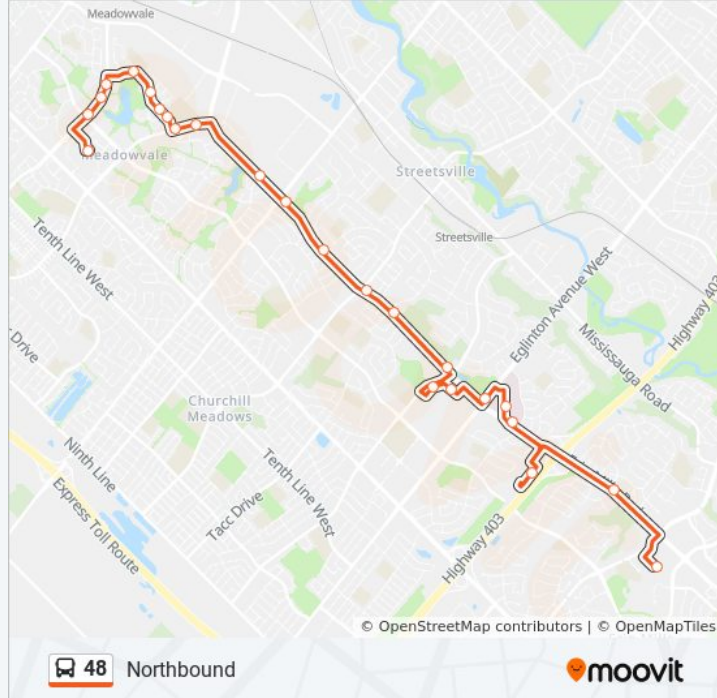

48 bus Info

Direction: Northbound

Stops: 23

Trip Duration: 36 min

Line Summary:

Aquitaine Ave At Glen Erin Dr

Meadowvale Town Centre Bus Terminal Platform E,F

Direction: Southbound

26 stops

[VIEW LINE SCHEDULE](#)

Meadowvale Town Centre Bus Terminal Platform E,F

Aquitaine Ave First Stop East Of Glen Erin Dr

Aquitaine Ave at 2700 Aquitaine Ave

Aquitaine Ave At Montevideo Rd

Montevideo Rd at Barrisdale Dr

Montevideo Rd at Valencia Rd

Montevideo Rd at Treviso Crt

Battleford Rd at Montevideo Rd

Battleford Rd at Erin Mills Pky

Erin Mills Pky At Windwood Dr

Erin Mills Pky At Britannia Rd

Erin Mills Pky At Wickham Rd