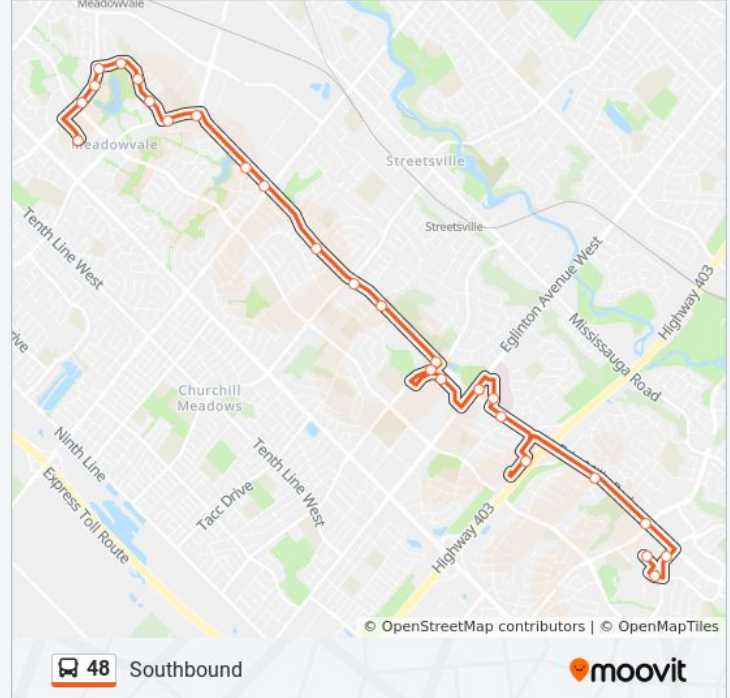

Credit Valley Hospital

Erin Mills Pky At Credit Valley Rd

Erin Mills Station East Platform 5

Erin Mills Pky at Folkway Dr

Erin Mills Pky at Burnhamthorpe Rd

The Collegeway at South Common Centre
Access Rd

South Millway North Of the Collegeway

South Common Centre Bus Terminal Platform
E,F

48 bus time schedules and route maps are available in an offline PDF at moovitapp.com. Use the [Moovit App](#) to see live bus times, train schedule or subway schedule, and step-by-step directions for all public transit in Toronto.

[About Moovit](#) · [MaaS Solutions](#) · [Supported Countries](#) · [Mooviter Community](#)

© 2024 Moovit - All Rights Reserved

Check Live Arrival Times