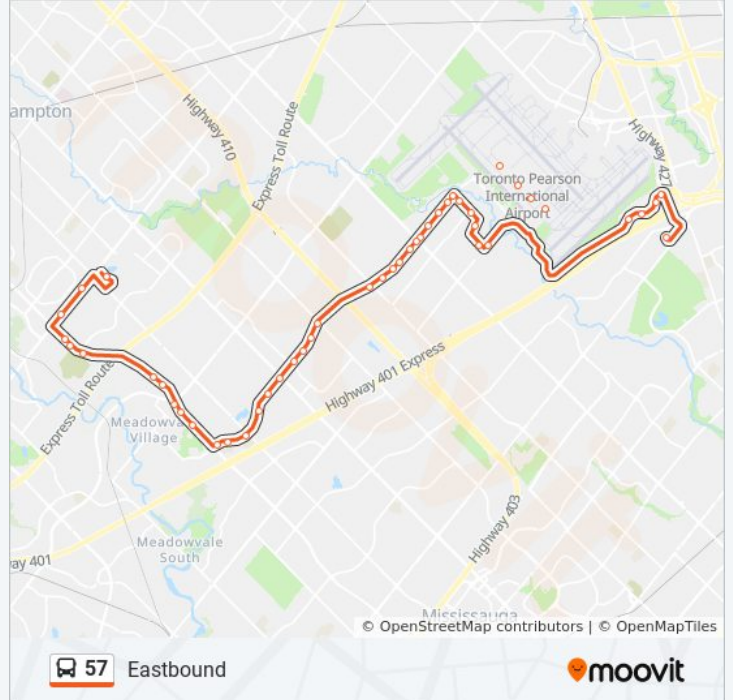

Netherhart Rd South Of Meyerside Dr

Netherhart Rd South Of Romani Crt

Britannia Rd at Netherhart Rd

Britannia Rd At # 2400 Britannia Rd

Britannia Rd At Midfield Rd

Britannia Rd At Infield Tunnel Rd

Britannia Rd North Of Infield Tunnel Rd

Convair Dr at Flightline Dr

Convair Dr at Electra Rd

Convair Dr East Of Electra Rd

Convair Dr at Renforth Dr

Commerce Blvd at Renforth Station

Direction: Westbound

49 stops

[VIEW LINE SCHEDULE](#)

Stops: 49

Trip Duration: 53 min

Line Summary:

Mavis Rd at Novo Star Dr

Mavis Rd at Derry Rd

Mavis Rd at Kaiser Dr

Mavis Rd at Twain Ave

Mavis Rd at Rollingwood Walkway