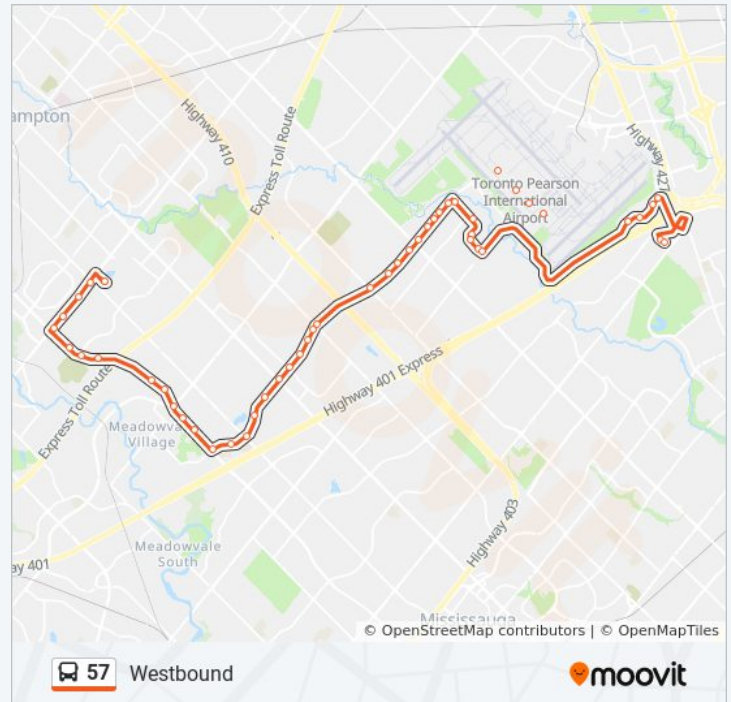

Courtneypark Dr at Maritz Dr

Courtneypark Dr West Of Maritz Dr

Courtneypark Dr at Mclaughlin Rd

Courtneypark Dr at Spinnaker Circle

Courtneypark Dr at Mavis Rd

Mavis Rd at Western Skies Way

57 bus Info

Direction: Westbound

Stops: 49

Trip Duration: 53 min

Line Summary:

Mavis Rd at Novo Star Dr

Mavis Rd at Derry Rd

Mavis Rd at Kaiser Dr

Mavis Rd at Twain Ave

Mavis Rd at Rollingwood Walkway