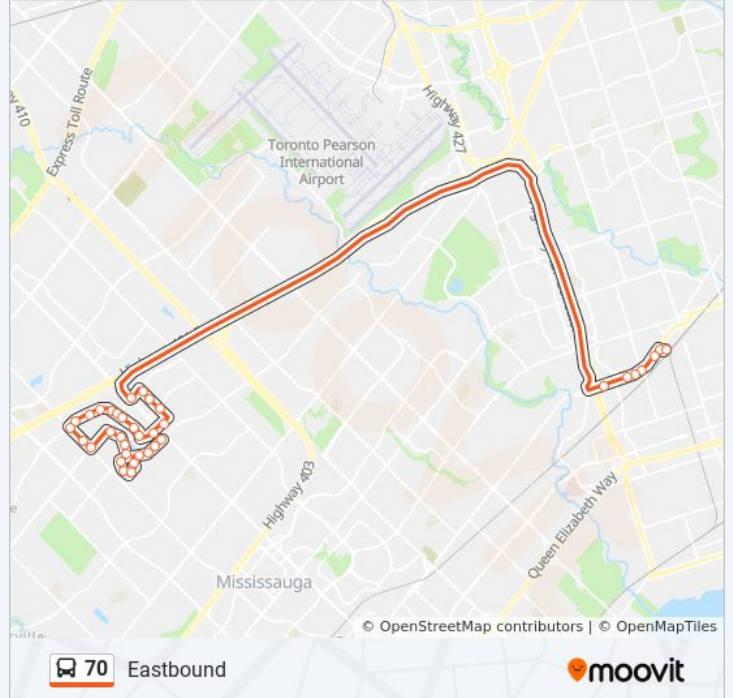

70 bus Info

Direction: Eastbound

Stops: 36

Trip Duration: 53 min

Line Summary:

Avebury Rd South Of Aldridge St

Milverton Dr at Hurontario St

Watline Ave East Of Hurontario St

Whittle Rd at Traders Blvd

Whittle Rd at Brunel Rd

Whittle Rd at Britannia Rd

Britannia Rd at Hurontario St

Dundas St at Cloverdale Mall

Dundas St at Billingham Rd

Dundas St At Paulart Dr

Dundas St At Shorncliffe Rd

Dundas St At Wilmar Rd

Dundas St At Subway Cr

Kipling Terminal Platform 6

Direction: Westbound

38 stops

[VIEW LINE SCHEDULE](#)

Kipling Terminal Platform 6

Dundas St At Wilmar Rd

Dundas St At Shaver Ave

Dundas St At Paulart Dr

Dundas St At Billingham Rd

Dundas St West Of the East Mall

Britannia Rd East Of Hurontario St

Britannia Rd E at Whittle Rd

Whittle Rd at Brunel Rd

Whittle Rd South Of Brunel Rd