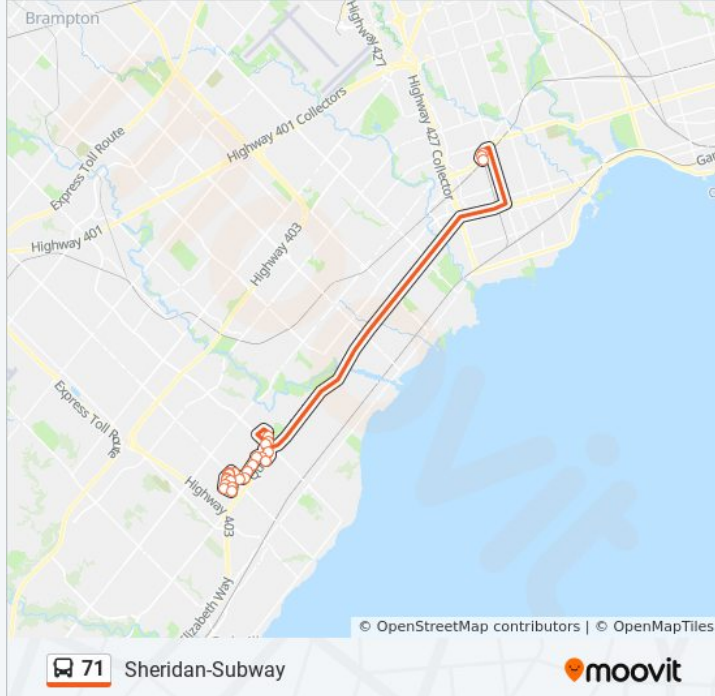

Fowler Dr at Roche Crt

Kipling Terminal Platform 6

**Direction: Westbound**

25 stops

[VIEW LINE SCHEDULE](#)

Kipling Terminal Platform 6

Dundas St At Acorn Ave

Dundas St At Auckland Rd

Plymouth Dr At Winston Churchill Blvd

Bristol Circle at Plymouth Dr

**71 bus Time Schedule**

Westbound Route Timetable:

Sunday	Not Operational
Monday	7:15 AM - 8:05 AM
Tuesday	7:15 AM - 8:05 AM
Wednesday	7:15 AM - 8:05 AM
Thursday	7:15 AM - 8:05 AM
Friday	Not Operational
Saturday	Not Operational

**71 bus Info**

**Direction:** Westbound

**Stops:** 25

**Trip Duration:** 50 min

**Line Summary:**

Bristol Circle North Of London Lane

Bristol Circle at London Lane

Bristol Circle And Winston Park Dr.

Winston Park Dr at Plymouth Dr

Plymouth Dr At London Lane

Plymouth Dr At Bristol Circle

Plymouth Dr At Winston Churchill Blvd

71 bus time schedules and route maps are available in an offline PDF at [moovitapp.com](https://moovitapp.com). Use the [Moovit App](#) to see live bus times, train schedule or subway schedule, and step-by-step directions for all public transit in Toronto.