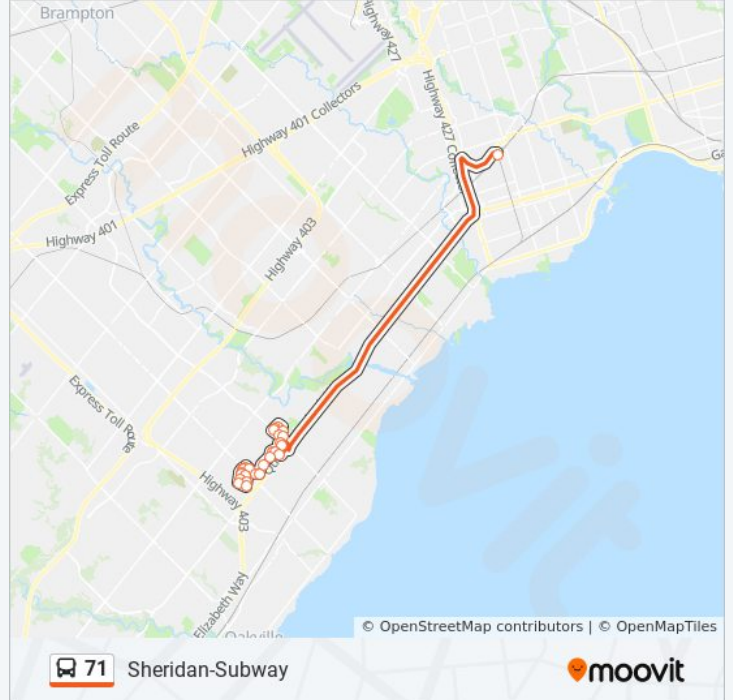

**Direction: Eastbound**

27 stops

[VIEW LINE SCHEDULE](#)

- Plymouth Dr At Winston Churchill Blvd
- Bristol Circle at Plymouth Dr
- Bristol Circle North Of London Lane
- Bristol Circle at London Lane
- Bristol Circle And Winston Park Dr.
- Winston Park Dr at Plymouth Dr
- Plymouth Dr At London Lane
- Plymouth Dr At Bristol Circle
- Plymouth Dr At Winston Churchill Blvd
- Sheridan Park Dr at Winston Churchill Blvd
- Speakman Dr South Of Sheridan Park Dr
- Speakman Dr at 2660 Speakman Dr
- Speakman Dr at 2650 Speakman Dr
- Speakman Dr West Of Flavelle Blvd
- Speakman Dr East Of Flavelle Blvd
- Speakman Dr at Hadwen Rd
- Hadwen Rd South Of Speakman Dr
- Hadwen Rd at North Sheridan Way
- Leanne Blvd North Of North Sheridan Way
- Leanne Blvd at Fifth Line West
- Erin Mills Pky at Sheridan Centre
- Erin Mills Pky at Lincoln Green Way

**71 bus Info**

**Direction:** Eastbound  
**Stops:** 27  
**Trip Duration:** 57 min  
**Line Summary:**

Lincoln Green Way East Of Erin Mills Pky

Lincoln Green Way at Lincoln Green Way

Sheridan Centre Bus Terminal Platform B,C,D

Fowler Dr at Roche Crt

Kipling Terminal Platform 6

**Direction: Westbound**

25 stops

[VIEW LINE SCHEDULE](#)

Kipling Terminal Platform 6

Dundas St At Acorn Ave

Dundas St At Auckland Rd