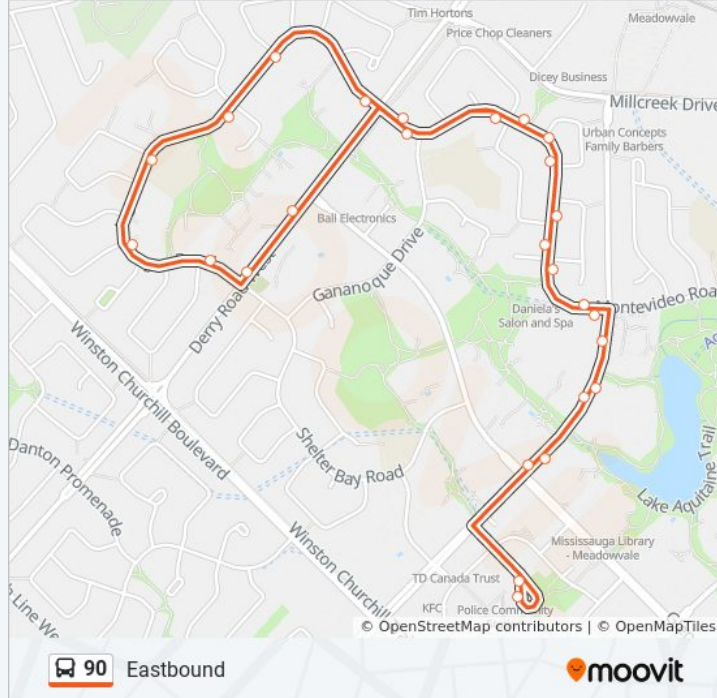

**90 bus Info**

**Direction:** Eastbound

**Stops:** 26

**Trip Duration:** 17 min

**Line Summary:**

Montevideo Rd at Aquitaine Ave

Aquitaine Ave West Of Montevideo Rd

Aquitaine Ave at 2701 Aquitaine Ave

Aquitaine Ave At Glen Erin Dr

Meadowvale Town Centre Drop Off

**Direction: Westbound**

24 stops

[VIEW LINE SCHEDULE](#)

Meadowvale Town Centre Bus Terminal Platform B,C,D

Aquitaine Ave At Formentera Ave

Aquitaine Ave at Winston Churchill Blvd

Winston Churchill Blvd at Vanderbilt Rd

Winston Churchill Blvd North Of Vanderbilt Rd

Derry Rd At Danton Promenade

Derry Rd At Tenth Line

Derry Rd At Terragar Blvd

Derry Rd West Of Terragar Blvd

Rosehurst Dr at Laurenclaire Dr

**90 bus Info**

**Direction:** Westbound

**Stops:** 24

**Trip Duration:** 22 min

**Line Summary:**