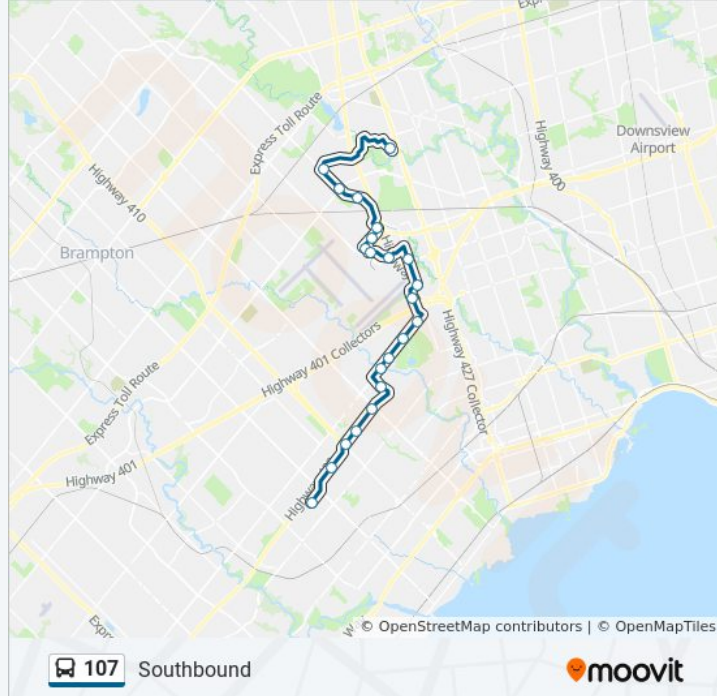

Tomken Station West Platform B

Cawthra Station West Platform B

Central Parkway Station West Platform B

City Centre Transit Terminal Drop Off

107 bus time schedules and route maps are available in an offline PDF at moovitapp.com. Use the [Moovit App](#) to see live bus times, train schedule or subway schedule, and step-by-step directions for all public transit in Toronto.

[About Moovit](#) • [MaaS Solutions](#) • [Supported Countries](#) • [Mooviter Community](#)

© 2024 Moovit - All Rights Reserved

Check Live Arrival Times