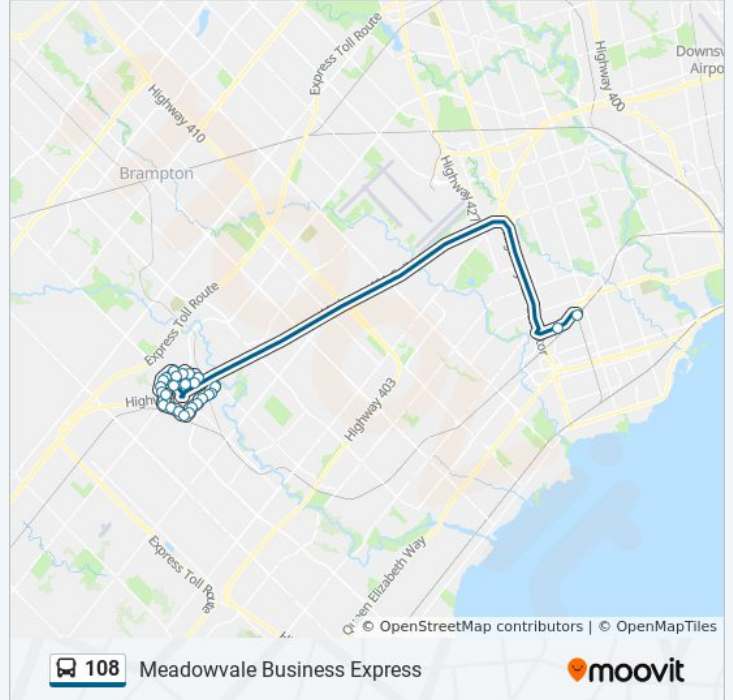

 108

Meadowvale Business Express

Get The App

The 108 bus line (Meadowvale Business Express) has 2 routes. For regular weekdays, their operation hours are:
 (1) Northbound: 5:12 AM - 10:04 AM (2) Southbound: 3:18 PM - 7:55 PM
 Use the Moovit App to find the closest 108 bus station near you and find out when is the next 108 bus arriving.

Direction: Northbound

28 stops

[VIEW LINE SCHEDULE](#)

- Kipling Terminal Platform 6
- Dundas St At Billingham Rd
- Mississauga Rd at Derry Rd
- Financial Dr South Of Derry Rd
- Financial Dr South Of Syntex Crt
- Financial Dr at 6768 Financial Dr
- Financial Dr at 6660 Financial Dr
- Creditview Rd at Derry Rd
- Meadowvale Blvd at Fengate Dr
- Meadowvale Blvd at Tottington Dr
- Meadowvale Blvd at Financial Dr
- Meadowvale Rd E/Of Mississauga Rd
- Meadowvale Blvd West Of Mississauga Rd
- Meadowvale Blvd at West Credit Ave
- Syntex Dr at Meadowvale Blvd
- Syntex Dr at Derry Rd
- Argentia Rd at Derry Rd
- Argentia Rd at Century Ave
- Argentia Rd East Of Century Ave
- Argentia Rd at 2220 Argentia Rd
- Argentia Rd at Turner Valley Rd
- Argentia Rd at Century Ave

108 bus Info

Direction: Southbound

Stops: 27

Trip Duration: 51 min

Line Summary:

Financial Dr At Derry Rd

Financial Dr South Of Syntex Crt

Financial Dr at 6768 Financial Dr

Financial Dr at 6660 Financial Dr

Creditview Rd at Derry Rd

Derry Rd West Of Meadowvale Blvd

Mississauga Rd At Dupont Meadow Pl

Dundas St at Billingham Rd

Kipling Terminal Platform 6

108 bus time schedules and route maps are available in an offline PDF at moovitapp.com. Use the [Moovit App](#) to see live bus times, train schedule or subway schedule, and step-by-step directions for all public transit in Toronto.