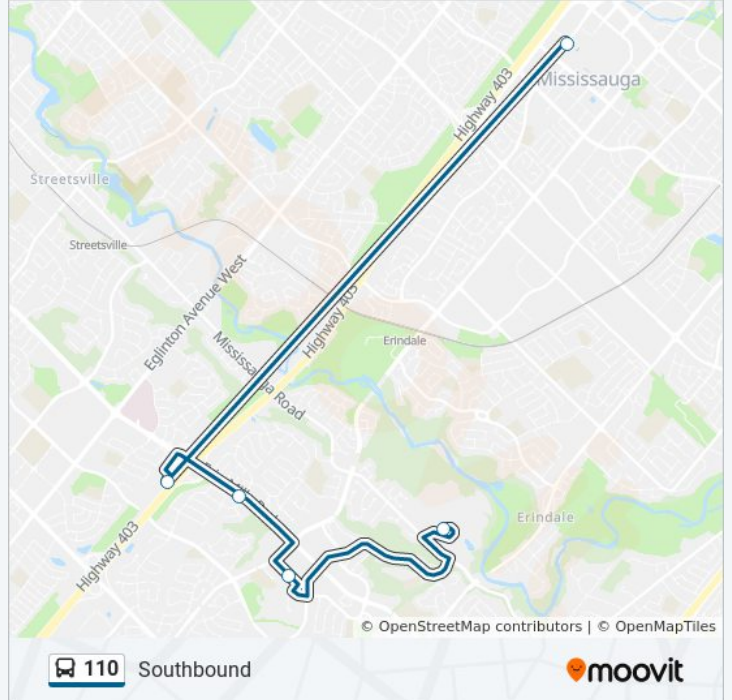

110

Northbound

Get The App

The 110 bus line (Northbound) has 2 routes. For regular weekdays, their operation hours are:

(1) Northbound: 12:14 AM - 11:49 PM(2) Southbound: 12:16 AM - 11:50 PM

Use the Moovit App to find the closest 110 bus station near you and find out when is the next 110 bus arriving.

110 bus Info

Direction: Northbound

Stops: 10

Trip Duration: 37 min

Line Summary:

Direction: Southbound

10 stops

[VIEW LINE SCHEDULE](#)

110 bus Time Schedule

Southbound Route Timetable:

| | |
|-----------|---------------------|
| Sunday | Not Operational |
| Monday | 4:30 AM - 11:50 PM |
| Tuesday | 12:16 AM - 11:50 PM |
| Wednesday | 12:16 AM - 11:50 PM |
| Thursday | 12:16 AM - 11:50 PM |
| Friday | 12:16 AM - 1:31 AM |
| Saturday | Not Operational |

110 bus Info

Direction: Southbound

Stops: 10

Trip Duration: 40 min

Line Summary:

110 bus time schedules and route maps are available in an offline PDF at moovitapp.com. Use the [Moovit App](#) to see live bus times, train schedule or subway schedule, and step-by-step directions for all public transit in Toronto.