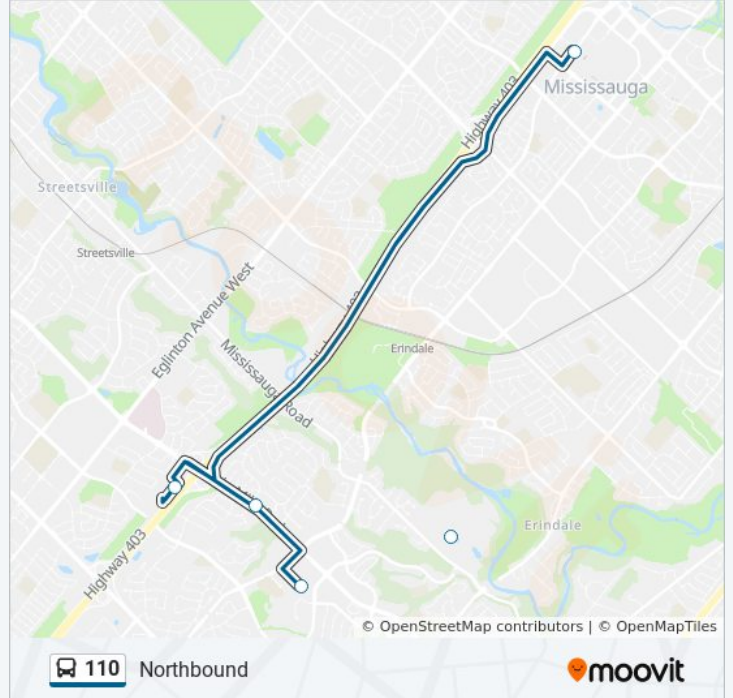

110

Northbound

Get The App

The 110 bus line (Northbound) has 2 routes. For regular weekdays, their operation hours are:

(1) Northbound: 12:14 AM - 11:49 PM(2) Southbound: 12:16 AM - 11:50 PM

Use the Moovit App to find the closest 110 bus station near you and find out when is the next 110 bus arriving.

Direction: Northbound

10 stops

[VIEW LINE SCHEDULE](#)

- Clarkson Go Station Platform 9
- Southdown Rd at Hartland Dr
- Southdown Rd at Truscott Dr
- Erin Mills Pky at Fowler Dr
- Dundas St W East Of Erin Mills Pky
- University Of Toronto At Mississauga Campus
- South Common Mall Bus Terminal Platform A,B,C
- Erin Mills Pky at Folkway Dr
- Erin Mills Station West Platform 4
- City Centre Transit Terminal Platform L

110 bus Time Schedule

Northbound Route Timetable:

| | |
|-----------|---------------------|
| Sunday | Not Operational |
| Monday | 4:39 AM - 11:49 PM |
| Tuesday | 12:14 AM - 11:49 PM |
| Wednesday | 12:14 AM - 11:49 PM |
| Thursday | 12:14 AM - 11:49 PM |
| Friday | 12:14 AM - 1:04 AM |
| Saturday | Not Operational |

110 bus Info

Direction: Northbound

Stops: 10

Trip Duration: 37 min

Line Summary:

Direction: Southbound

10 stops

[VIEW LINE SCHEDULE](#)