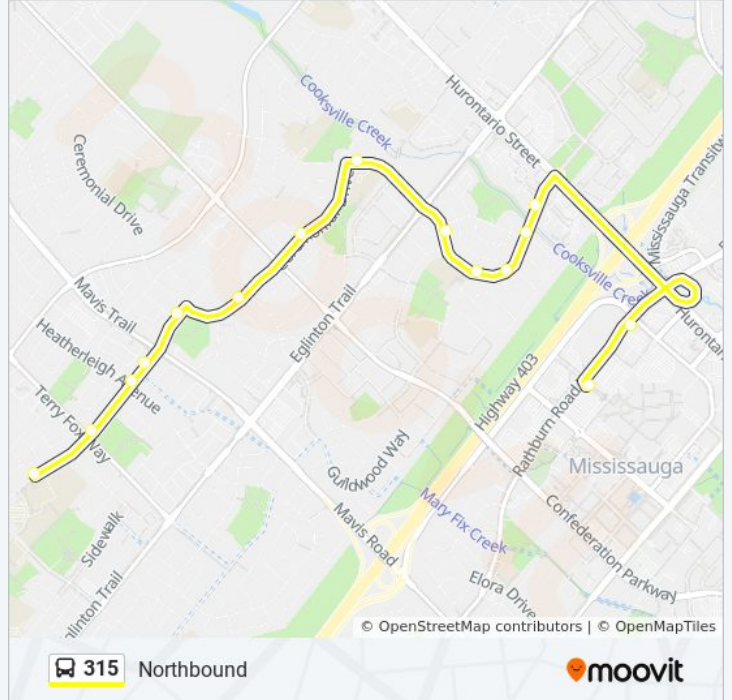

 315

Northbound

Get The App

The 315 bus line (Northbound) has 2 routes. For regular weekdays, their operation hours are:

(1) Northbound: 7:58 AM(2) Southbound: 3:20 PM

Use the Moovit App to find the closest 315 bus station near you and find out when is the next 315 bus arriving.

**Direction: Northbound**

15 stops

[VIEW LINE SCHEDULE](#)

- City Centre Transit Terminal Platform K
- Rathburn Rd W at City Centre Dr
- Kingsbridge Garden Circle at Tucana Crt
- Kingsbridge Garden Circle at Regents Terrace
- Kingsbridge Garden Circle at Dunedin Cres
- Kingsbridge Garden Circle at Huntington Ridge Dr
- Kingsbridge Garden Circle at Regents Terrace
- Fairwind Dr at Ceremonial Dr
- Ceremonial Dr at Micmac Cres
- Ceremonial Dr at Sunrise Crt
- Winterton Way at Astwell Ave
- Winterton Way at Mavis Rd
- Winterton Way at Heatherleigh Ave
- Winterton Way at Terry Fox Way
- Dream Crest Rd at Rick Hansen Secondary School

**Direction:** Northbound

**Stops:** 15

**Trip Duration:** 17 min

**Line Summary:**

**Direction: Southbound**

14 stops

[VIEW LINE SCHEDULE](#)

Dream Crest Rd at Rick Hansen Secondary School