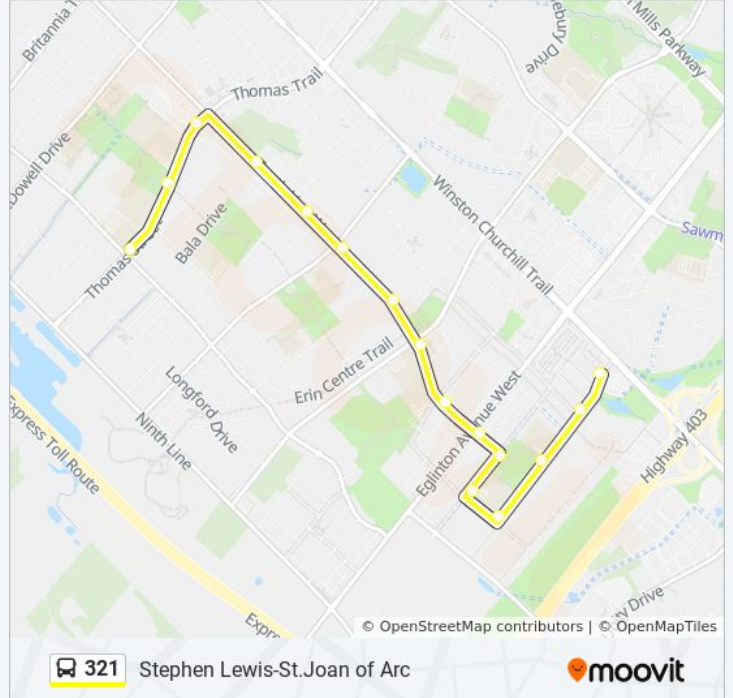

Direction: 321 N Stephen Lewis SS To Joan Of Arc SS

16 stops

[VIEW LINE SCHEDULE](#)

- Artesian Dr West Of Winston Churchill Blvd
- Artesian Dr at Southampton Dr
- Artesian Dr at Fulwell Rd
- Artesian Dr at Sebastian Dr
- Aquinas Ave at Sebastian Dr
- Aquinas Ave at Middlesex Gate
- Middlesex Gate at Eglinton Ave
- Tenth Line at Destination Dr
- Tenth Line at Erin Centre Blvd
- Tenth Line North Of Alpaca Ave
- Tenth Line at Tacc Dr
- Tenth Line at Sunlight St
- Tenth Line at Bala Dr
- Thomas St West Of Tenth Line
- Thomas St at Passion Flower Blvd
- Thomas St at St Joan Of Arc Secondary School

321 bus Time Schedule

321 N Stephen Lewis SS To Joan Of Arc SS Route
 Timetable:

Sunday	Not Operational
Monday	07:59 - 08:32
Tuesday	07:59 - 08:32
Wednesday	07:59 - 08:32
Thursday	07:59 - 08:32
Friday	07:59 - 08:32
Saturday	Not Operational

321 bus Info

Direction: 321 N Stephen Lewis SS To Joan Of Arc SS

Stops: 16

Trip Duration: 13 min

Line Summary:

Direction: 321 S Stephen Lewis SS To Artesian

17 stops

[VIEW LINE SCHEDULE](#)

321 bus Info

Direction: 321 S Stephen Lewis SS To Artesian

Stops: 17

Trip Duration: 15 min

Line Summary:

321 bus time schedules and route maps are available in an offline PDF at moovitapp.com. Use the [Moovit App](#) to see live bus times, train schedule or subway schedule, and step-by-step directions for all public transit in Toronto.