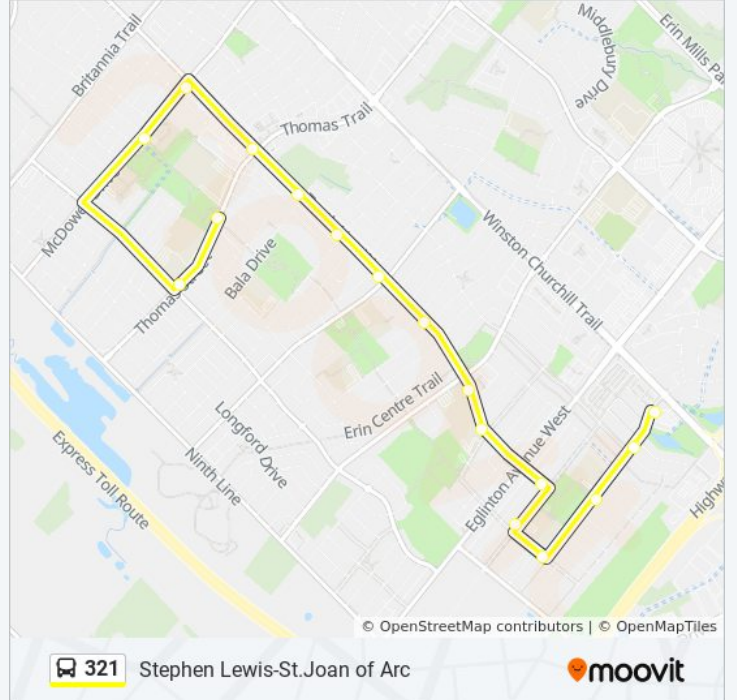

Direction: 321 N Stephen Lewis SS To Joan Of Arc SS

16 stops

[VIEW LINE SCHEDULE](#)

- Artesian Dr West Of Winston Churchill Blvd
- Artesian Dr at Southampton Dr
- Artesian Dr at Fulwell Rd
- Artesian Dr at Sebastian Dr
- Aquinas Ave at Sebastian Dr
- Aquinas Ave at Middlesex Gate
- Middlesex Gate at Eglinton Ave
- Tenth Line at Destination Dr
- Tenth Line at Erin Centre Blvd
- Tenth Line North Of Alpaca Ave
- Tenth Line at Tacc Dr
- Tenth Line at Sunlight St
- Tenth Line at Bala Dr
- Thomas St West Of Tenth Line
- Thomas St at Passion Flower Blvd
- Thomas St at St Joan Of Arc Secondary School

- Thomas St at Passion Flower Blvd
- Thomas St at St Joan Of Arc Secondary School
- Mcdowell Dr at Delle Donne Dr
- Mcdowell Dr at Tenth Line
- Tenth Line at Thomas St
- Tenth Line at Bala Dr
- Tenth Line at Sunlight Dr
- Tenth Line at Tacc Dr
- Tenth Line at Escada Dr
- Tenth Line South Of Erin Centre Blvd
- Tenth Line at Perennial Dr
- Middlesex Gate at Aquinas Ave
- Aquinas Ave at Sebastian Dr
- Sebastian Dr at Stonecutter Cres
- Artesian Dr at Fullwell Rd
- Artesian Dr at Columbo Cres
- Artesian Dr East Of Half Moon Grove

321 bus Time Schedule

321 S Stephen Lewis SS To Artesian Route

Timetable:

Sunday	Not Operational
Monday	14:39 - 15:25
Tuesday	14:39 - 15:25
Wednesday	14:39 - 15:25
Thursday	14:39 - 15:25
Friday	14:39 - 15:25
Saturday	Not Operational

321 bus Info

Direction: 321 S Stephen Lewis SS To Artesian

Stops: 17

Trip Duration: 15 min

Line Summary:

321 bus time schedules and route maps are available in an offline PDF at moovitapp.com. Use the [Moovit App](#) to see live bus times, train schedule or subway schedule, and step-by-step directions for all public transit in Toronto.