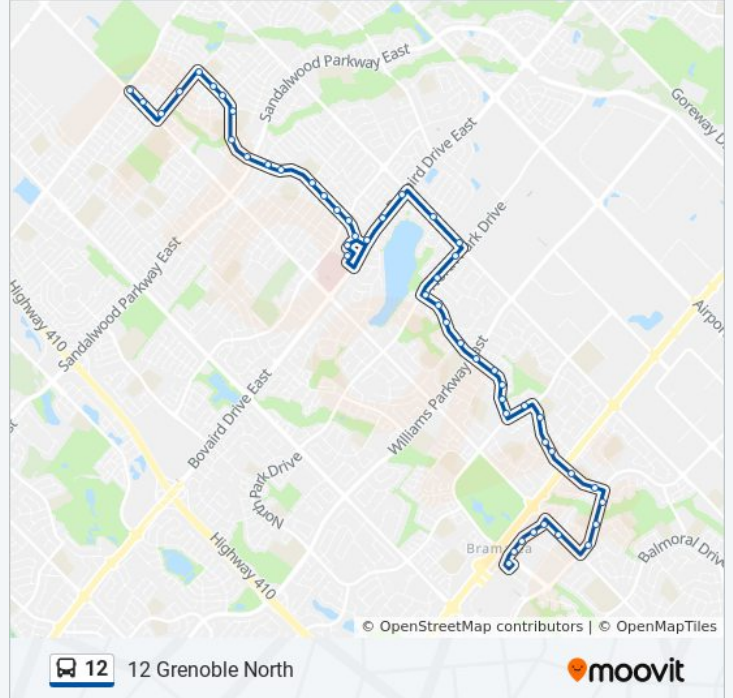

### 12 bus Info

**Direction:** 12 Grenoble North

**Stops:** 50

**Trip Duration:** 34 min

**Line Summary:**

Jordan Blvd at Joshua Crt  
 Jordan Blvd at Jameson Cres  
 Jordan Blvd at North Park Dr  
 North Park Dr at Jayfield Rd  
 North Park Dr Opp Panda Lane  
 Torbram Rd N/Of North Park Dr  
 Torbram Rd at Blue Diamond Dr  
 Torbram - Zum Bovaird Station Stop Wb  
 Bovaird Dr Btwn Torbram Rd And Sunny Meadow Blvd  
 Bovaird Dr E At Sunny Meadow Blvd  
 Chinguacousy Wellness Centre  
 Brampton Civic Hospital 12/15a Sb  
 Sunny Meadow Blvd S/Of Thunderbird Trail  
 Sunny Meadow Blvd at Peter Robertson Blvd  
 Sunny Meadow Blvd Opp Oatfield Rd  
 Sunny Meadow Blvd at Red Clover Rd  
 Sunny Meadow Blvd at Red River Rd  
 Sunny Meadow Blvd Btwn Red River Dr & Shady Oak Ln  
 Sunny Meadow Blvd at Mint Leaf Blvd  
 Sunny Meadow Blvd N/Of Sandalwood Pky  
 Sunny Meadow N/Of Black Cherry Ln  
 Sunny Meadow Blvd S/Of Chapparal Dr  
 Sunny Meadow Blvd N/Of Australia Dr  
 Sunny Meadow Blvd Btwn Vanderbrink Dr & Serenes  
 Sunny Meadow Blvd S/Of Father Tobin Rd  
 Father Tobin Rd at Wall St  
 Father Tobin Rd at Bramalea Rd  
 Bramalea Rd at Heslop Cir  
 Bramalea Rd S/Of Countryside Dr

**Direction: 12 Grenoble South**

45 stops

**12 bus Time Schedule**

12 Grenoble South Route Timetable:

Bramalea Rd S/Of Countryside Dr

Sunny Meadow Blvd N/Of Resserville St

Sunny Meadow Blvd S/Of Father Tobin Rd