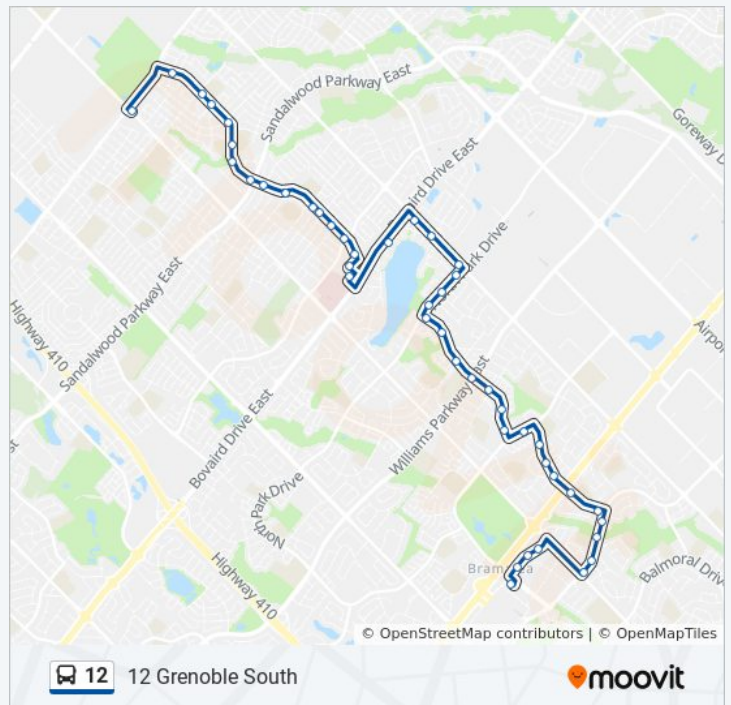

### 12 bus Info

**Direction:** 12 Grenoble South

**Stops:** 45

**Trip Duration:** 34 min

**Line Summary:**

Grenoble Blvd at Grasspoint Square

Grenoble Blvd N/Of Central Park Dr

Central Park Dr E/Of Greenarrow Crt