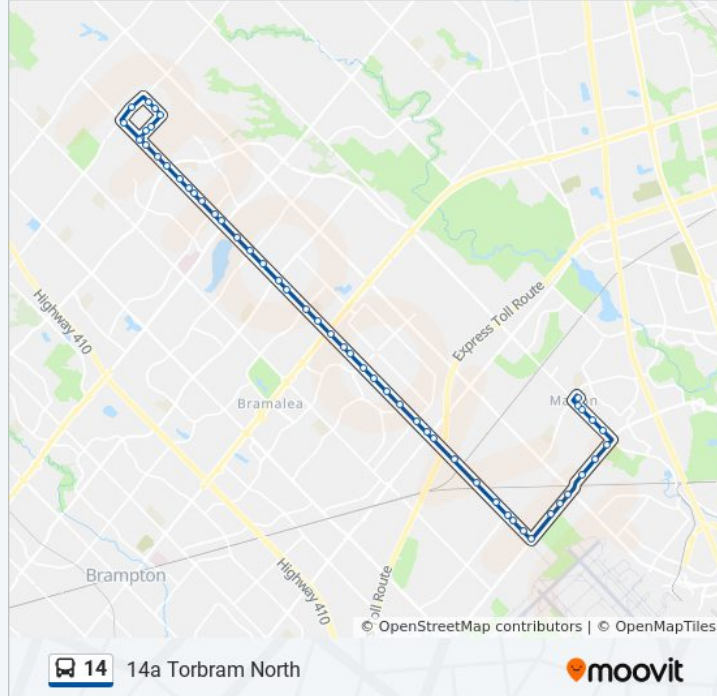

Torbram Rd at Blue Diamond Dr

Torbram Rd N/Of Bovaird Dr E

Torbram Rd S/Of Peter Robertson Blvd

Torbram Rd N/Of Peter Robertson Blvd

Torbram Rd Btwn Peter Robertson Blvd & Steeplebush

Torbram Rd at Eagleridge Rd

Torbram Rd Btwn Eagleridge Dr & Sandalwood Pky E

Torbram Rd N/Of Sandalwood Pky E

Torbram Rd at Brucewood Rd

Torbram Rd S/Of Father Tobin Rd

Torbram Rd at Father Tobin Rd

Father Tobin Rd at Tundra Swan Rd

Father Tobin Rd at Polar Bear Place

Mountainash Rd N/Of Father Tobin Rd

Mountainash Rd N/Of Judson Gate

Mountainash Rd S/Of Welland Rd

Countryside Dr Opp Frobischer Dr

Torbram Rd S/Of Countryside Dr

Torbram Rd S/Of Father Tobin Rd

### Direction: Sorry...Not In Service

8 stops

[VIEW LINE SCHEDULE](#)

Torbram Rd S/Of Father Tobin Rd

Torbram Rd at Australia Dr

Torbram Rd at Sandalwood Pky E

Torbram Rd Btwn Sandalwood Pky E And Steeplebush