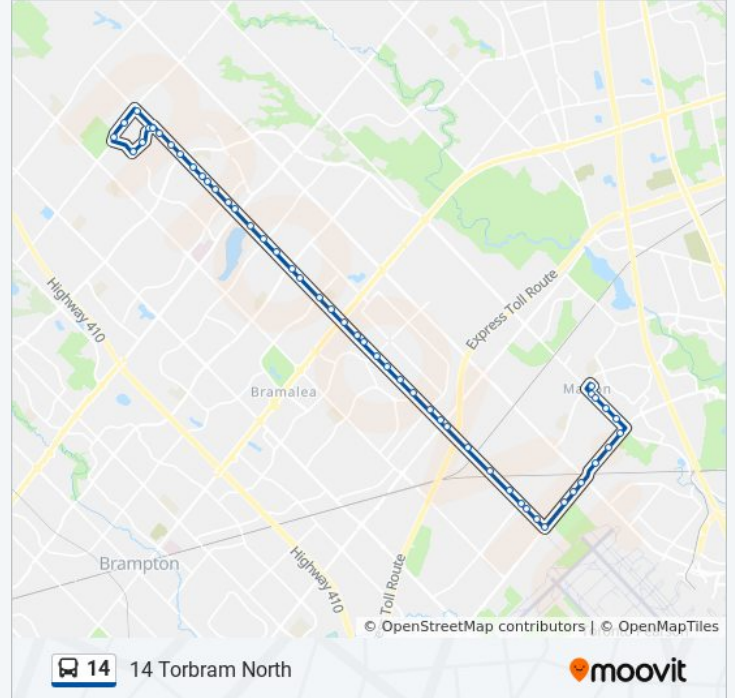

Torbram Rd Opp Jardine St

Torbram Rd N/Of North Park Dr

Torbram Rd at Blue Diamond Dr

Torbram Rd N/Of Bovaird Dr E

Torbram Rd S/Of Peter Robertson Blvd

Torbram Rd N/Of Peter Robertson Blvd

Torbram Rd Btwn Peter Robertson Blvd &  
Steeplebush

Torbram Rd at Eagleridge Rd

Torbram Rd Btwn Eagleridge Dr & Sandalwood  
Pky E

Torbram Rd N/Of Sandalwood Pky E

Torbram Rd at Brucewood Rd

Torbram Rd S/Of Father Tobin Rd

Father Tobin Rd E/Of Moldovan Dr

Father Tobin Rd Opp Sugarcane Ave

Father Tobin Rd at Sunny Meadow Blvd

Countryside Dr E/Of Sunny Meadow Blvd

Countryside Dr at Moldovan Dr

Torbram Rd S/Of Countryside Dr

Torbram Rd S/Of Father Tobin Rd

**Direction: 14 Torbram South**  
43 stops  
[VIEW LINE SCHEDULE](#)

### 14 bus Info

**Direction:** 14 Torbram South

**Stops:** 43

**Trip Duration:** 41 min

**Line Summary:**

Torbram Rd N/Of Kimbel St

Torbram Rd at Drew Rd

Torbram Rd at Anson Dr