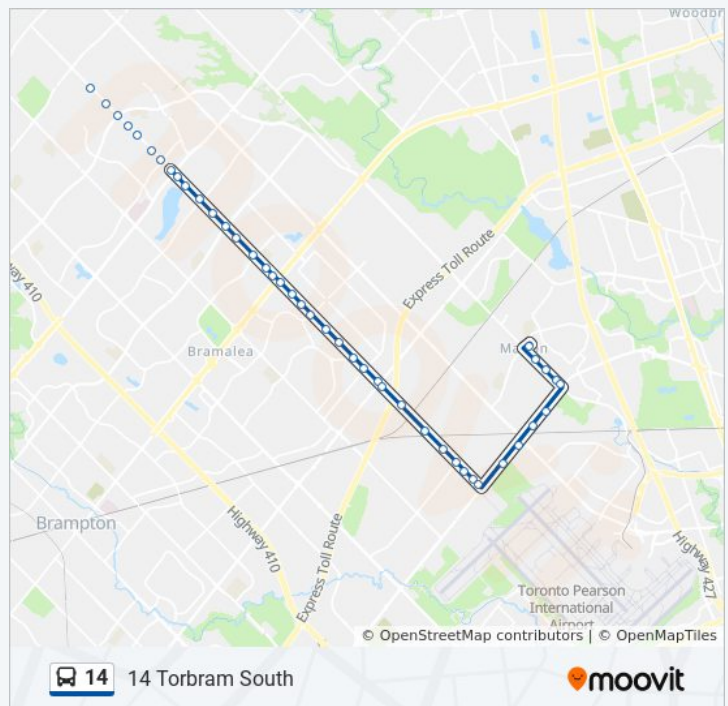

- Torbram Rd S/Of Father Tobin Rd
- Torbram Rd at Australia Dr
- Torbram Rd at Sandalwood Pky E
- Torbram Rd Btwn Sandalwood Pky E And Steeplebush
- Torbram Rd at Steeplebush Ave
- Torbram Rd Btwn Steeplebush Ave & Peter Robertson
- Torbram Rd at Peter Robertson Blvd
- Torbram Rd at Bovaird Dr E
- Torbram Rd S/Of Bovaird Dr E
- Torbram Rd at Prospect Gate
- Torbram Rd at North Park Dr
- Torbram Rd at Jardine St
- Torbram Rd at Williams Pky E
- Torbram Rd at Gatewood Dr
- Torbram Rd at Central Park Dr
- Torbram Rd at Grenadier Rd
- Torbram Rd N/Of Queen St E
- Torbram Rd S/Of Queen St E
- Torbram Rd at 8875 Torbram Rd
- Torbram Rd Opp 8705 Torbram Rd
- Torbram Rd at Clark Blvd
- Torbram Rd at 8500 Torbram Rd
- Torbram Rd at 8460 Torbram Rd
- Torbram Rd S/Of Balmoral Dr
- Torbram Rd at East Dr
- Torbram Rd at Steeles Ave E
- Torbram Rd S/Of Steeles Ave E
- 7795 Torbram Rd at Waste Management
- Torbram Rd at Rena Rd

### 14 bus Time Schedule

14 Torbram South Route Timetable:

Sunday	5:45 AM - 11:41 PM
Monday	4:09 AM - 11:50 PM
Tuesday	12:20 AM - 11:50 PM
Wednesday	12:20 AM - 11:50 PM
Thursday	12:20 AM - 11:50 PM
Friday	12:20 AM - 11:41 PM
Saturday	5:22 AM - 11:52 PM

### 14 bus Info

**Direction:** 14 Torbram South

**Stops:** 43

**Trip Duration:** 41 min

**Line Summary:**

Torbram Rd N/Of Kimbel St

Torbram Rd at Drew Rd

Torbram Rd at Anson Dr

Goreway Dr At Etude Dr

Goreway Dr At Jolliffe Ave

Westwood Mall Terminal