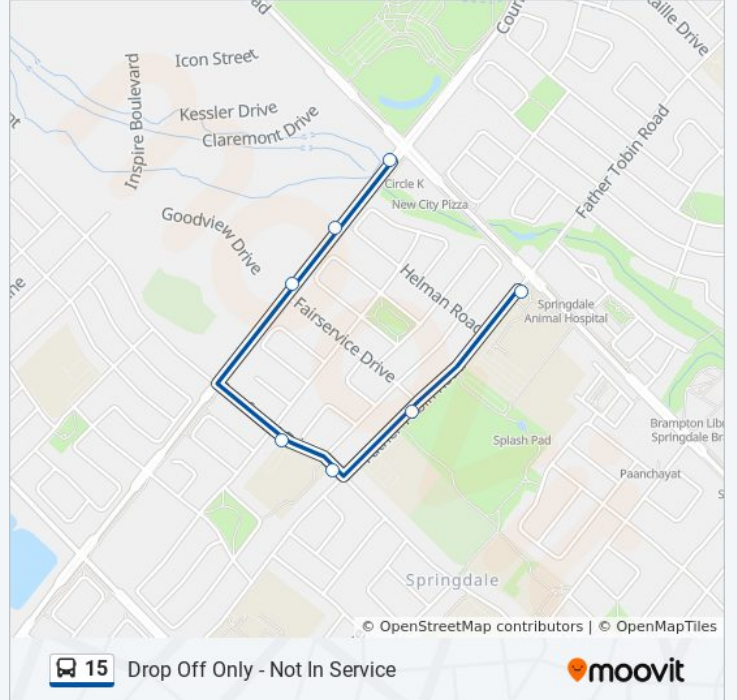

15 bus time schedules and route maps are available in an offline PDF at moovitapp.com. Use the [Moovit App](#) to see live bus times, train schedule or subway schedule, and step-by-step directions for all public transit in Toronto.

[About Moovit](#) • [MaaS Solutions](#) • [Supported Countries](#) • [Mooviter Community](#)

© 2024 Moovit - All Rights Reserved

Check Live Arrival Times