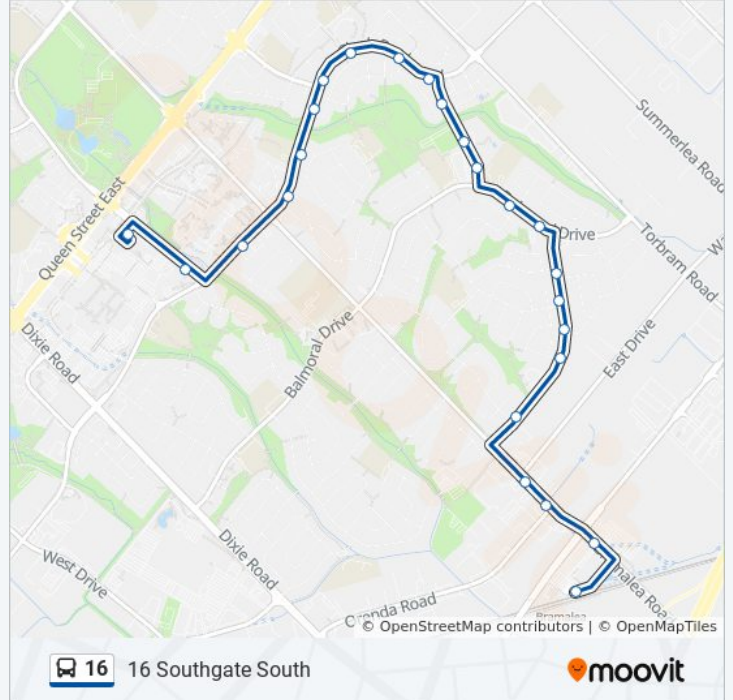

Dearbourne Blvd at Dorset Dr (E/Of Bramalea Rd)

Bramalea Rd S/Of East Dr

Bramalea Rd At Orenda Rd

Bramalea Go Station - Route 13/16 Stop

16 bus time schedules and route maps are available in an offline PDF at moovitapp.com. Use the [Moovit App](#) to see live bus times, train schedule or subway schedule, and step-by-step directions for all public transit in Toronto.

[About Moovit](#) • [MaaS Solutions](#) • [Supported Countries](#) • [Mooviter Community](#)

© 2024 Moovit - All Rights Reserved

Check Live Arrival Times