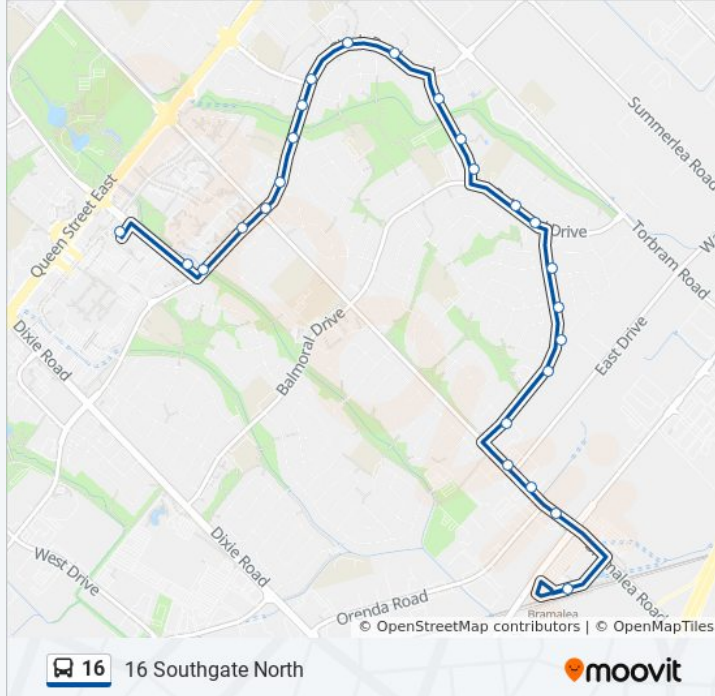

### Direction: 16 Southgate North

25 stops

[VIEW LINE SCHEDULE](#)

- Bramalea Go Station - Route 13/16 Stop
- Bramalea Rd N/Of Steeles Ave E
- Bramalea Rd At East Dr
- Bramalea Rd N/Of East Dr
- Dearbourne Blvd Opp Dorset Dr (E/Of Bramalea Rd)
- Dearbourne Blvd Opp Delmere Rd
- Dearbourne Blvd at Deerfield Cres (S)
- Dearbourne Blvd Opp Dorchester Dr
- Dearbourne Blvd Opp Devonshire Dr
- Balmoral Dr W/Of Dearbourne Blvd
- Balmoral Dr at Drake Blvd
- Eastbourne Dr N/Of Balmoral Dr
- Eastbourne Dr S/Of Enderby Cres
- Eastbourne Dr Opp Evesham Cres (S/Of Clark Blvd)
- Clark Blvd W/Of Folkstone Cres (E)
- Clark Blvd E/Of Folkstone Cres
- Clark Blvd at Finchgate Blvd
- Clark Blvd Opp Esplanade Rd
- Clark Blvd Opp Earnscliffe Gate
- Clark Blvd at Fleetwood Cres
- Clark Blvd at Bramalea Rd

### 16 bus Info

**Direction:** 16 Southgate North

**Stops:** 25

**Trip Duration:** 18 min

**Line Summary:**

Clark Blvd At Kings Cross Rd  
 Clark Blvd At Central Park Dr  
 Central Park Dr N/Of Clark Blvd  
 Bramalea Terminal

### Direction: 16 Southgate South

22 stops

[VIEW LINE SCHEDULE](#)

Bramalea Terminal

Central Park Dr N/Of Clark Blvd

Clark Blvd At Kings Cross Rd

Clark Blvd at Edenborough Dr

Clark Blvd at Earncliffe Gate

### 16 bus Info

**Direction:** 16 Southgate South

**Stops:** 22

**Trip Duration:** 16 min

**Line Summary:**

Dearbourne Blvd at Dorset Dr (E/Of Bramalea Rd)

Bramalea Rd S/Of East Dr

Bramalea Rd At Orenda Rd