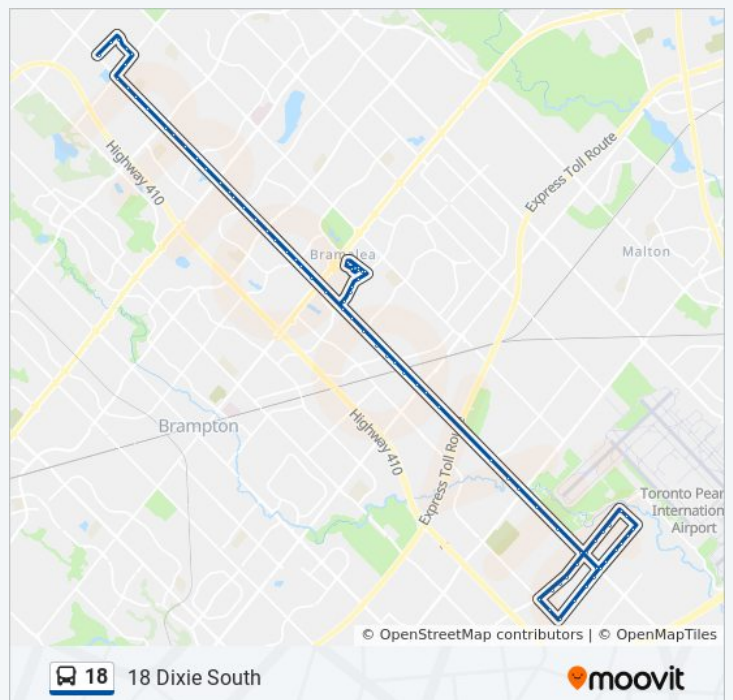

Dixie Rd at Father Tobin Rd

Dixie Rd N/Of Father Tobin Rd
 Dixie Rd S/Of Countryside Dr
 Dixie Rd S/Of Dolbyhill Dr
 Dixie Rd S/Of Inspire Blvd
 Dixie Rd S/Of George Gray Dr
 Dixie Rd S/Of Mayfield Rd

Direction: 18 Dixie South

77 stops

[VIEW LINE SCHEDULE](#)

Dixie Rd S/Of Mayfield Rd
 Mayfield Rd W/Of Russell Creek Dr
 Russell Creek Dr S/Of Seymour Rd
 Russell Creek Dr N/Of Inspire Blvd
 Russell Creek Dr S/Of Dolbyhill Dr
 Russell Creek Dr N/Of Countryside Dr
 Countryside Dr E/Of Blackstone River Dr
 Dixie Rd at Countryside Dr
 Dixie Rd N/Of Templehill Rd
 Dixie Rd N/Of Naperton Dr
 Dixie Rd N/Of Octillo Blvd
 Dixie Rd S/Of Sandalwood Pky E
 Dixie Rd at Springtown Trail
 Dixie Rd Btwn Springtown Trail And Peter Robertson
 Dixie Rd N/Of Guru Nanak St
 Dixie Rd at 10078 Dixie Rd
 Dixie Rd S/Of Bovaird Dr E
 Dixie Rd At Northcliffe St
 Dixie Rd Btwn Northcliffe St And North Park Dr
 Dixie Rd S/Of North Park Dr
 Dixie Rd At Northhampton St
 Dixie Rd S/Of Williams Pky E
 Dixie Rd At Lascelles Blvd

18 bus Time Schedule

18 Dixie South Route Timetable:

Sunday	6:41 AM - 11:50 PM
Monday	4:15 AM - 11:50 PM
Tuesday	12:00 AM - 11:50 PM
Wednesday	12:00 AM - 11:50 PM
Thursday	12:00 AM - 11:50 PM
Friday	12:00 AM - 11:50 PM
Saturday	5:37 AM - 11:56 PM

18 bus Info

Direction: 18 Dixie South

Stops: 77

Trip Duration: 67 min

Line Summary:

Dixie Rd Opp Crescent Hill Dr (S)

Dixie Rd At Howden Blvd

Dixie Rd At Hazelwood Dr