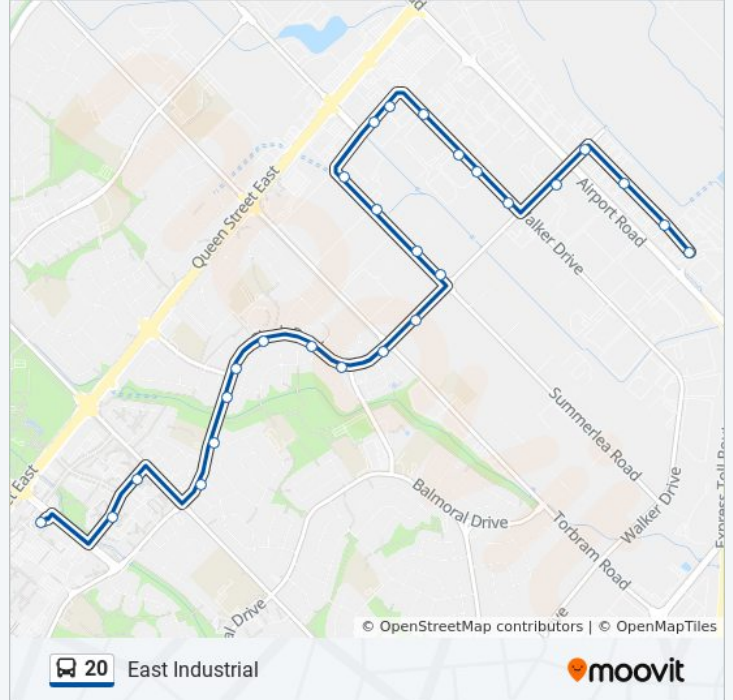

- Bramalea Terminal
- Knightsbridge Rd Btwn Central Park & Kings Cross
- Knightsbridge Rd at Bramalea Rd
- Clark Blvd at Edenborough Dr
- Clark Blvd at Earncliffe Gate
- Clark Blvd E/Of Esplanade Rd
- Clark Blvd E/Of Finchgate Blvd
- Clark Blvd Opp Folkstone Cres (W)
- Clark Blvd at Elrose Rd
- Clark Blvd at Eastbourne Dr
- Clark Blvd at Torbram Rd
- Clark Blvd E/Of Torbram Rd
- Summerlea Rd N/Of Clark Blvd
- Summerlea Rd at Colony Crt
- Summerlea Rd N/Of Rx
- Summerlea Rd N/Of Imperial Gate
- Walker Dr E/Of Gateway Blvd
- Walker Dr E/Of Gateway Blvd
- Walker Dr S/Of Coventry Rd
- Walker Dr at Shaftsbury Lane
- Walker Dr Opp Indell Lane

20 bus Info
Direction: 20 East Industrial Eastbound
Stops: 27
Trip Duration: 19 min
Line Summary:

Walker Dr at Clark Blvd
 Clark Blvd at Airport Rd
 Clark Blvd at Devon Rd
 Devon Rd at 74 Devon Rd
 Devon Rd at 50 Devon Rd
 Devon Rd at Intermodal Dr

Direction: 20 East Industrial Westbound

26 stops

[VIEW LINE SCHEDULE](#)

Devon Rd at Intermodal Dr
 Woodslea Rd W/Of Airport Road
 Woodslea Rd at Walker Dr
 Walker Dr at 98 Walker Dr
 Walker Dr at 90 Walker Dr
 Walker Dr at 80 Walker Dr
 Walker Dr at 78 Walker Dr
 Summerlea Rd N/Of Walker Dr
 Summerlea Rd at 75 Summerlea Rd
 Summerlea Rd at 99 Summerlea Rd
 Summerlea Rd N/Of Trojan Crt
 Summerlea Rd at Atlas Crt
 Summerlea Rd at Barton Crt
 Clark Blvd Btwn Summerlea And Torbram Rd
 Clark Blvd at Torbram Rd
 Clark Blvd Opp Eastbourne Dr
 Clark Blvd W/Of Folkstone Cres (E)
 Clark Blvd E/Of Folkstone Cres

20 bus Info

Direction: 20a East Industrial West

Stops: 27

Trip Duration: 25 min

Line Summary:

Summerlea Rd at Barton Crt

Clark Blvd Btwn Summerlea And Torbram Rd

Clark Blvd at Torbram Rd