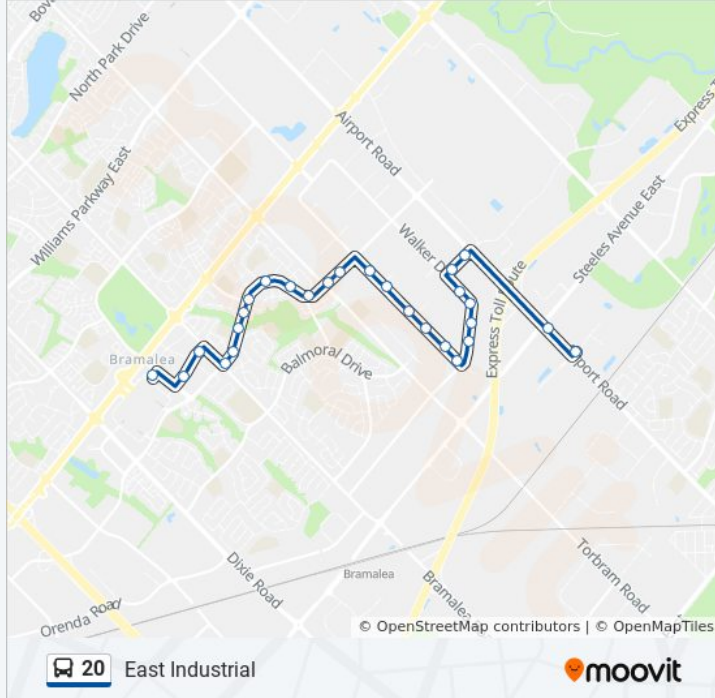

Summerlea Rd at Barton Crt

Clark Blvd Btwn Summerlea And Torbram Rd

Clark Blvd at Torbram Rd

Clark Blvd Opp Eastbourne Dr

Clark Blvd W/Of Folkstone Cres (E)

Clark Blvd E/Of Folkstone Cres

Clark Blvd at Finchgate Blvd

Clark Blvd Opp Esplanade Rd

Clark Blvd Opp Earnscliffe Gate

Clark Blvd at Fleetwood Cres

Clark Blvd at Bramalea Rd

Knightsbridge Rd W/Of Bramalea Rd

Knightsbridge Rd Btwn Kings Cross & Central Pk Dr

Bramalea Terminal

20 bus time schedules and route maps are available in an offline PDF at moovitapp.com. Use the [Moovit App](#) to see live bus times, train schedule or subway schedule, and step-by-step directions for all public transit in Toronto.

[About Moovit](#) • [MaaS Solutions](#) • [Supported Countries](#) • [Mooviter Community](#)

© 2024 Moovit - All Rights Reserved

Check Live Arrival Times