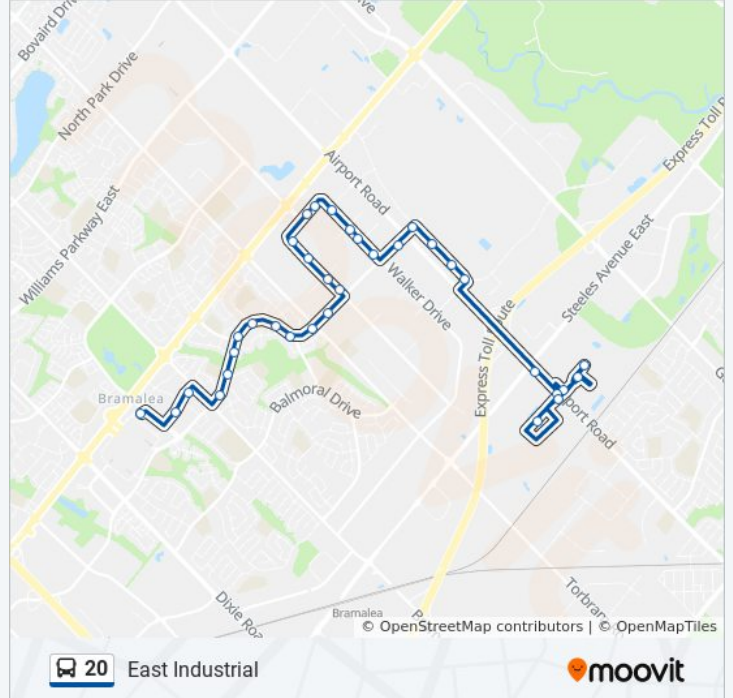

20 bus Info

Direction: 20a East Industrial East
Stops: 34
Trip Duration: 30 min
Line Summary:

Walker Dr S/Of Coventry Rd

Walker Dr at Shaftsbury Lane

Walker Dr Opp Indell Lane

Walker Dr at Clark Blvd

Clark Blvd at Airport Rd

Clark Blvd at Devon Rd

Devon Rd at 74 Devon Rd

Devon Rd at 50 Devon Rd

Devon Rd at Intermodal Dr

Steeles - Zum Bovaird Station Stop Sb

Airport Rd At Driver Rd

Production Rd at Production Rd Cul-De-Sac

Production Rd W/Of Airport Rd

Driver Rd W/Of Pedigree Crt

Driver Rd at 30 Driver Rd

Driver Rd E/Of Airport Rd

Direction: 20a East Industrial West

27 stops

[VIEW LINE SCHEDULE](#)

Driver Rd E/Of Airport Rd

Steeles - Zum Bovaird Station Stop Nb

20 bus Info

Direction: 20a East Industrial West

Stops: 27

Trip Duration: 25 min

Line Summary:

Summerlea Rd at Barton Crt

Clark Blvd Btwn Summerlea And Torbram Rd

Clark Blvd at Torbram Rd