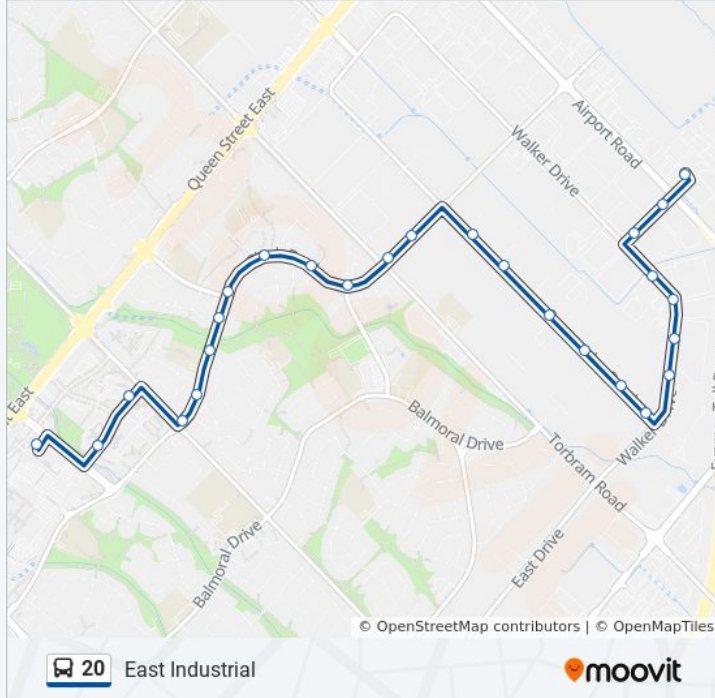

20 bus Info
Direction: 20 East Industrial Eastbound
Stops: 27
Trip Duration: 19 min
Line Summary:

Walker Dr at Clark Blvd
 Clark Blvd at Airport Rd
 Clark Blvd at Devon Rd
 Devon Rd at 74 Devon Rd
 Devon Rd at 50 Devon Rd
 Devon Rd at Intermodal Dr

20 bus Info

Direction: 20 East Industrial Westbound

Stops: 26

Trip Duration: 23 min

Line Summary:

Clark Blvd at Finchgate Blvd
 Clark Blvd Opp Esplanade Rd
 Clark Blvd Opp Earnscliffe Gate
 Clark Blvd at Fleetwood Cres
 Clark Blvd at Bramalea Rd
 Knightsbridge Rd W/Of Bramalea Rd
 Knightsbridge Rd Btwn Kings Cross & Central Pk Dr
 Bramalea Terminal

Direction: 20a East Industrial East

34 stops

[VIEW LINE SCHEDULE](#)

Bramalea Terminal
 Knightsbridge Rd Btwn Central Park & Kings Cross
 Knightsbridge Rd at Bramalea Rd
 Clark Blvd at Edenborough Dr
 Clark Blvd at Earnscliffe Gate
 Clark Blvd E/Of Esplanade Rd
 Clark Blvd E/Of Finchgate Blvd
 Clark Blvd Opp Folkstone Cres (W)
 Clark Blvd at Elrose Rd
 Clark Blvd at Eastbourne Dr
 Clark Blvd at Torbram Rd
 Clark Blvd E/Of Torbram Rd
 Summerlea Rd N/Of Clark Blvd
 Summerlea Rd at Colony Crt
 Summerlea Rd N/Of Rrx
 Summerlea Rd N/Of Imperial Gate
 Walker Dr E/Of Gateway Blvd
 Walker Dr E/Of Gateway Blvd

20 bus Info

Direction: 20a East Industrial East
Stops: 34
Trip Duration: 30 min
Line Summary:

Walker Dr S/Of Coventry Rd

Walker Dr at Shaftsbury Lane

Walker Dr Opp Indell Lane

Walker Dr at Clark Blvd

Clark Blvd at Airport Rd