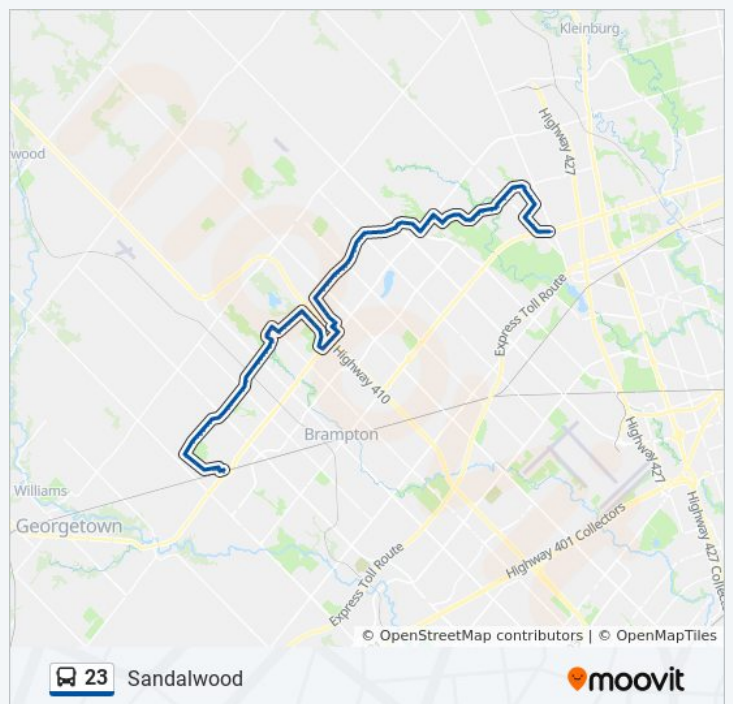

**Direction:** 23 Sandalwood West

**Stops:** 97

**Trip Duration:** 92 min

**Line Summary:**

Goreway Dr N/Of Cottrelle Blvd

Castlemore Rd W/Of Goreway Dr

Castlemore Rd E/Of Crystall Hill Dr

Humberwest Pkwy N/Of Castlemore Rd