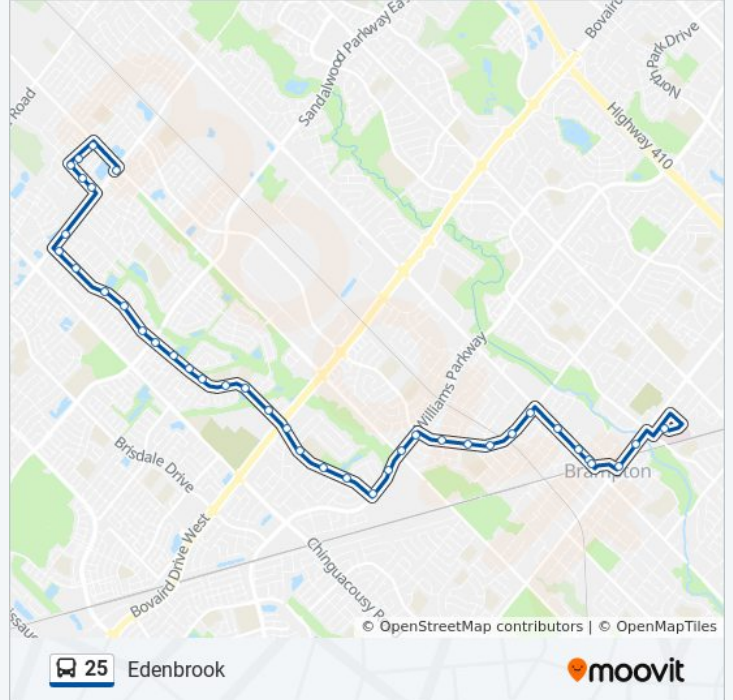

Direction: 25 Edenbrook North

37 stops

[VIEW LINE SCHEDULE](#)

- Peel Memorial Hospital
- Queen St At Scott St
- Queen St At Market Square Blvd
- Main St N/Of Nelson St E
- Main St N At Church St
- Main St N at Alexander St
- Main St N At Sproule Dr
- Vodden St W W/Of Main St N
- Vodden St W at Rosebud Ave
- Vodden St W at English St
- Vodden St W at Talbot St
- Vodden St W at Roseland Gate
- Williams Pky W W/Of Royal Orchard Dr
- Williams Pky W at Mclaughlin Rd N
- Williams Pky W W/Of Mclaughlin Rd N
- Williams Pky W at Fletchers Creek Blvd
- Fletchers Creek Blvd N/Of Porchlight Rd
- Fletchers Creek Blvd Opp Binder Twine Trail
- Fletchers Creek Blvd at Dwellers Rd
- Fletchers Creek S/Of Bovaird Dr
- Edenbrook Hill Dr at Queen Anne Dr
- Edenbrook Hill Dr at Briarcroft Rd (W)

25 bus Info

Direction: 25 Edenbrook North

Stops: 37

Trip Duration: 32 min

Line Summary:

Edenbrook Hill Dr N/Of Packham Cr
 Edenbrook Hill Dr S/Of Duffield Rd
 Edenbrook Hill Dr Btwn Amboise Cres & Bonistel Cr
 Edenbrook Hill Dr Opp Peachleaf Cres
 Edenbrook Hill Dr at Sandalwood Pky W
 Edenbrook Hill Dr N/Of River Rock Cres (S)
 Edenbrook Hill Dr at Belinda Dr
 Edenbrook Hill Dr S/Of Earlsbridge Blvd
 Edenbrook Hill Dr Opp Ridgemore Cres (S)
 Edenbrook Hill Dr at Wanless Dr
 Edenbrook Hill Dr Btwn Wanless Dr & Dolucci Cres
 Edenbrook Hill Dr S/Of Remembrance Rd
 Edenbrook Hill Dr S/Of Mincing Tr (South Leg)
 Edenbrook Hill Dr N/Of Minna Tr
 Edenbrook Hill Dr N/Of Mincing Tr (North Leg)

Direction: 25 Edenbrook South

42 stops

[VIEW LINE SCHEDULE](#)

Queen Mary Dr S/Of Callahan CI
 Queen Mary Dr Opp Wainwright Dr
 Queen Mary Dr N/Of Iguana Tr
 Queen Mary Dr S/Of Remembrance Rd
 Queen Mary Dr N/Of Wanless Dr
 Queen Mary Dr S/Of Wanless Dr
 Queen Mary Dr at Earlsbridge Blvd
 Queen Mary Dr at Kanata Rd
 Queen Mary Dr Opp Echoridge Dr
 Queen Mary Dr N/Of Thimbleberry St
 Queen Mary Dr at Sandalwood Pky W
 Queen Mary Dr at Gold Park Place
 Queen Mary Dr S/Of Woodvalley Dr