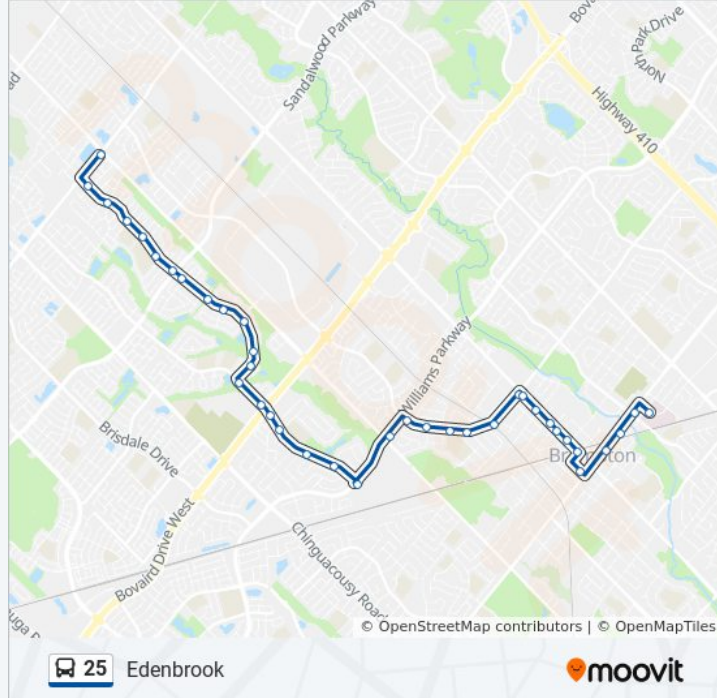

Vodden St W at Mill St N

Vodden St W at Main St N

Vodden - Zum Main Station Stop Sb

Main St N At Rosedale Ave

Main St N S/Of David St

Main St N at Market St

Main St N At Church St

Nelson - Zum Main Station Stop Sb

George St Opp Diplock Lane

Queen St At Carnegie Ln

Queen St At James St

Brampton- Queen St at Centre St

Peel Memorial Hospital

25 bus time schedules and route maps are available in an offline PDF at moovitapp.com. Use the [Moovit App](#) to see live bus times, train schedule or subway schedule, and step-by-step directions for all public transit in Toronto.