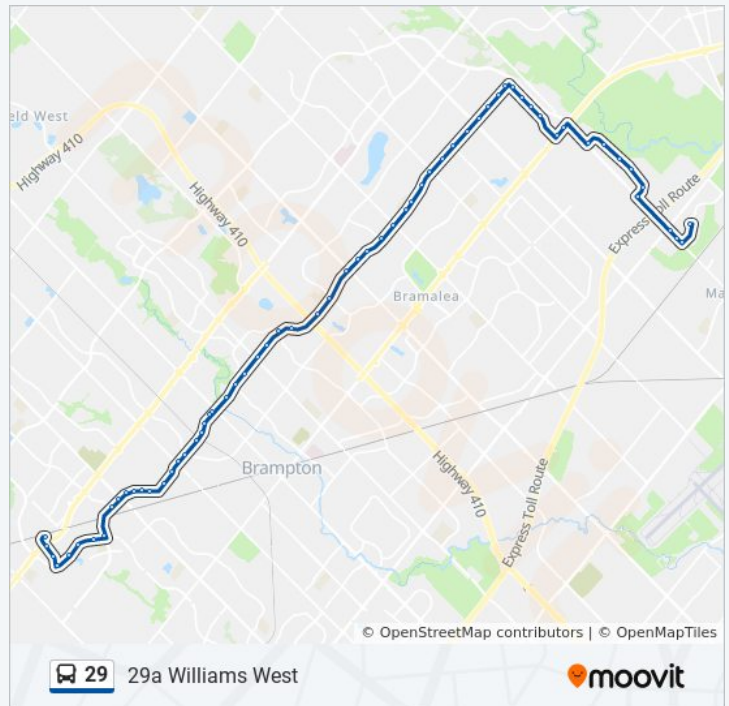

Williams Pkwy W/Of North Park Dr

Williams Pky at Go Carpool Parking Lot

Williams Pky E at Southlake Blvd

Williams Pky E at Rutherford Rd N

Williams Pkwy Btwn Rutherford Rd & Kennedy

Friday	Not Operational
Saturday	Not Operational

29 bus Info

Direction: 29a Williams West

Stops: 63

Trip Duration: 57 min

Line Summary:

Rd

Williams Pky E at Kennedy Rd N

Williams Pkwy Btwn Kennedy Rd & Centre St