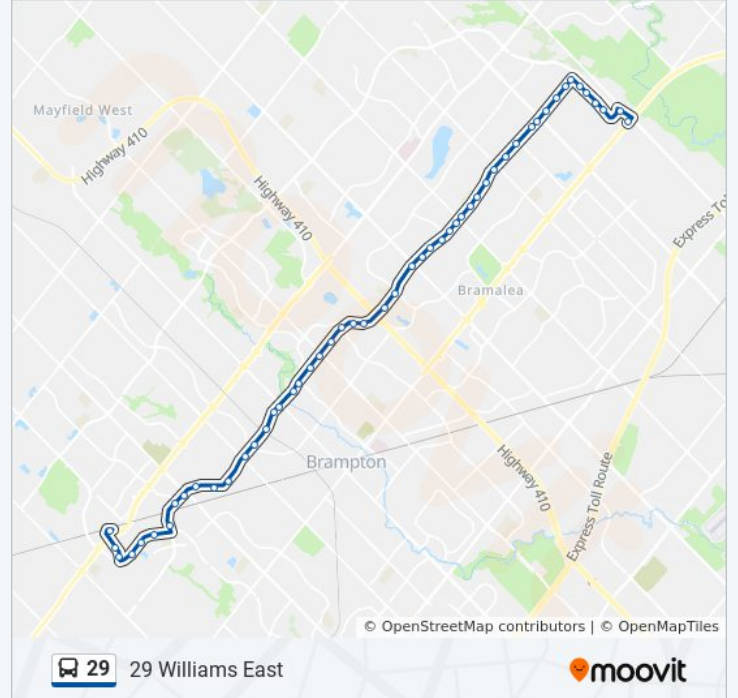

Williams Pky E at Bramtree Crt

Williams Pky E W/Of Chrysler Dr

Williams Pkwy at 1995 Williams Pkwy

Williams Pky E at Airport Rd

Williams Pky E at Spar Dr

Williams Pky E at 2021 Williams Pky E

Williams Pky E W/Of Sun Pac Blvd

Williams Pkwy at Sun Pac Blvd

Sun Pac Blvd at 10 Sun Pac Blvd.

Sun Pac Blvd at Ward Rd

Sun Pac Blvd at Progress Crt

Sun Pac Blvd Btwn Progress Crt & Exchange Dr

Humberwest Pkwy S/Of Exchange Dr

Goreway - Zum Queen Station Stop Wb

Direction: 29 Williams West

54 stops

[VIEW LINE SCHEDULE](#)

Goreway - Zum Queen Station Stop Wb
Queen St E/Of Sun Pac Blvd
Sun Pac Blvd Btwn Exchange Dr & Progress Crt
Sun Pac Blvd Opp Progress Crt
Sun Pac Blvd Opp Ward Rd
Sun Pac Blvd S/Of Williams Pkwy
Williams Pkwy W/Of Edvac Dr
Williams Pkwy at 2500 Williams Pkwy
Williams Pky E at 2150 Williams Pky E
Williams Pky E E/Of Airport Rd
Williams Pky E Opp 1995 Williams Pky E
Williams Pky E at Chrysler Dr
Williams Pky E Opp Bramtree Crt
Williams Pky E W/Of Torbram Rd
Williams Pky E Opp Graymar Rd
Williams Pky E W/Of Jordan Blvd
Williams Pky E at Chinguacousy S.S.
Williams Pky E W/Of Bramalea Rd
Williams Pky E at Mackay St S
Williams Pky E Opp Mansfield St (E)
Williams Pky E Opp Mansfield St (W)
Williams Pky E W/Of Dixie Rd
Williams Pkwy W/Of North Park Dr
Williams Pky at Go Carpool Parking Lot
Williams Pky E at Southlake Blvd
Williams Pky E at Rutherford Rd N
Williams Pkwy Btwn Rutherford Rd & Kennedy Rd
Williams Pky E at Kennedy Rd N
Williams Pkwy Btwn Kennedy Rd & Centre St

29 bus Info

Direction: 29 Williams West

Stops: 54

Trip Duration: 45 min

Line Summary:

Williams Pky E E/Of Centre St N

Williams Pky E at Baronwood Crt

Williams Pky W W/Of Main St N