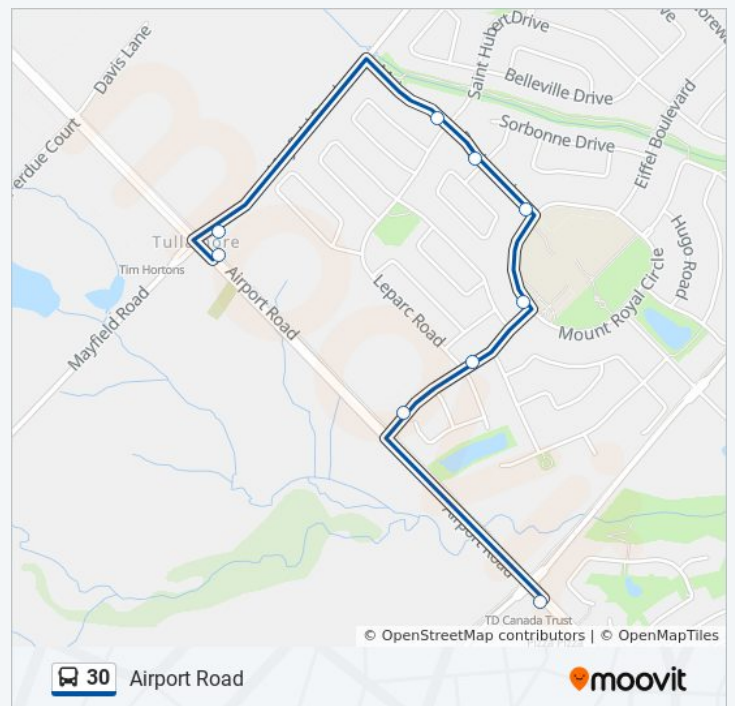

Stops: 40

Trip Duration: 41 min

Line Summary:

Morning Star Dr At Catalpa Rd

Westwood Mall Terminal

Direction: Drop Off Only - Not In Service

9 stops

[VIEW LINE SCHEDULE](#)

Airport Rd S/Of Mayfield Rd

Mayfield Rd E/Of Airport Rd

Maisonneuve Blvd N/Of Le parc Rd

Maisonneuve Blvd N/Of Sofitel Rd

Maisonneuve Blvd N/Of Mount Royal Cir

Mount Royal Circle N/Of Lacoste Blvd

Lacoste Blvd E/Of Le parc Rd

Lacoste Blvd E/Of Airport Rd

Airport Rd S/Of Countryside Dr

30 bus Time Schedule

Drop Off Only - Not In Service Route Timetable:

Sunday	12:10 AM
Monday	12:10 AM
Tuesday	Not Operational
Wednesday	Not Operational
Thursday	Not Operational
Friday	Not Operational
Saturday	12:10 AM

30 bus Info

Direction: Drop Off Only - Not In Service

Stops: 9

Trip Duration: 6 min

Line Summary:

Direction: Sorry...Not In Service

9 stops

[VIEW LINE SCHEDULE](#)