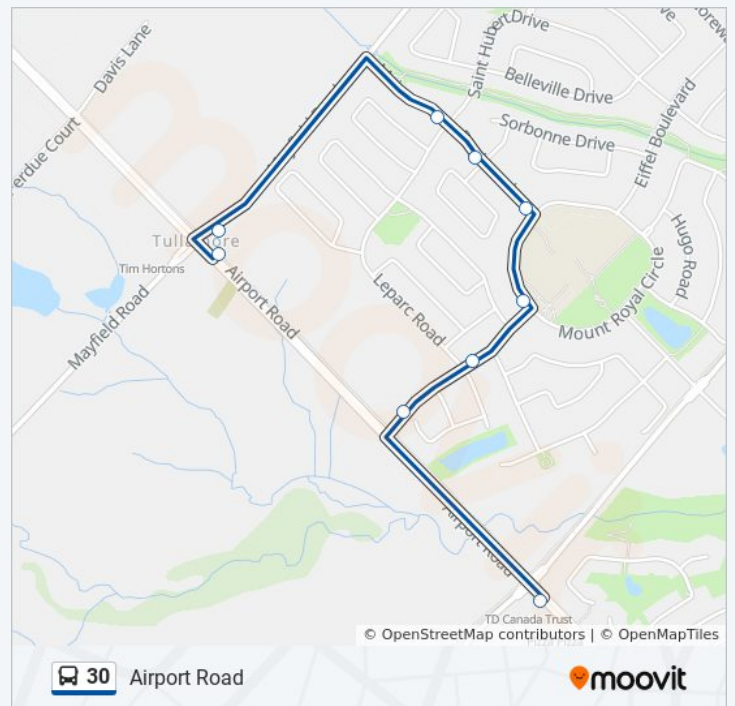

Mayfield Rd E/Of Airport Rd

Maisonneuve Blvd N/Of Leparc Rd

Maisonneuve Blvd N/Of Sofitel Rd

Maisonneuve Blvd N/Of Mount Royal Cir

Mount Royal Circle N/Of Lacoste Blvd

Lacoste Blvd E/Of Leparc Rd

Lacoste Blvd E/Of Airport Rd

Airport Rd S/Of Countryside Dr

Tuesday	12:41 AM - 10:57 PM
Wednesday	12:41 AM - 10:57 PM
Thursday	12:41 AM - 10:57 PM
Friday	12:41 AM - 1:11 AM
Saturday	Not Operational

30 bus Info

Direction: Sorry...Not In Service

Stops: 9

Trip Duration: 7 min

Line Summary:

30 bus time schedules and route maps are available in an offline PDF at moovitapp.com. Use the [Moovit App](#) to see live bus times, train schedule or subway schedule, and step-by-step directions for all public transit in Toronto.

[About Moovit](#) · [MaaS Solutions](#) · [Supported Countries](#) · [Mooviter Community](#)

© 2024 Moovit - All Rights Reserved

Check Live Arrival Times