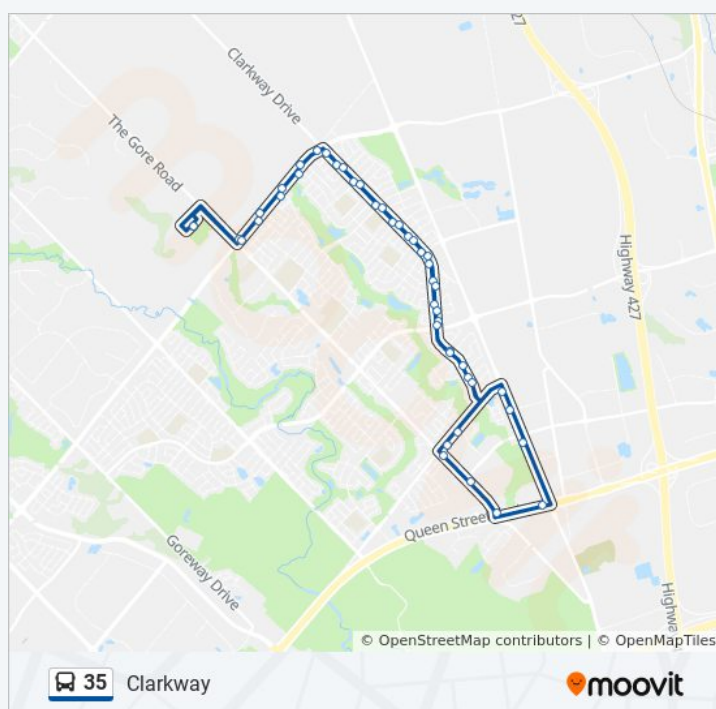

Friday

7:55 AM - 7:10 PM

Saturday

8:10 AM - 7:25 PM

35 bus Info

Direction: 35 Clarkway North

Stops: 48

Trip Duration: 49 min

Line Summary:

Castlemore Rd E/Of Humberwest Pkwy

Castlemore Rd E/Of Airport Rd

Airport Road - Zum Bovaird Station Stop Wb

Bovaird Dr E Btwn Airport Rd & Mountainash Rd

Bovaird Dr E W/Of Mountainash Rd

Torbram - Zum Bovaird Station Stop Wb

Bovaird Dr Btwn Torbram Rd And Sunny Meadow Blvd

Bovaird Dr E At Sunny Meadow Blvd

Chinguacousy Wellness Centre

Brampton Civic Hospital 12/15a Sb

Bovaird Dr W/Of Professor's Lake Pkwy

Bovaird Dr Btwn Professor's Lake Pkwy & Torbram Rd