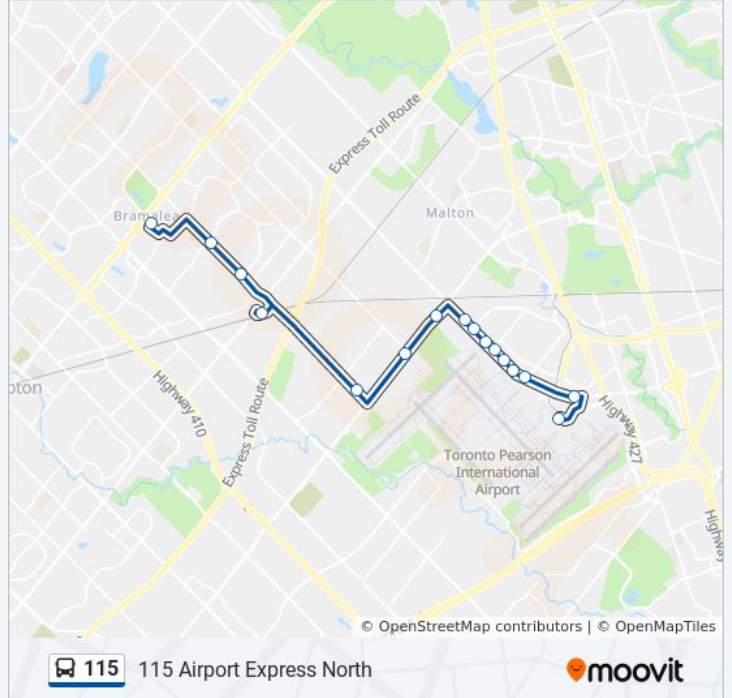

Direction: 115 Airport Express North

16 stops

[VIEW LINE SCHEDULE](#)

Pearson Int Airport Terminal 1 Ground Level

Airport Rd S/Of Hwy 409

Airport Rd At American Dr

6355 Airport Rd

6465 Airport Rd

Airport Rd At Orlando Dr

6655 Airport Rd

Airport Rd At Northwest Dr

Airport Rd North Of Northwest Dr

Derry Rd E/Of Harrow St

Derry Rd W/Of Torbram Rd

Bramalea Rd S/Of Logistics Dr

Bramalea Go Station - Route 40/115 Nb Stop

Bramalea Rd. @ Dearbourne Blvd.

Bramalea Rd at Balmoral Dr

Bramalea Terminal

115 bus Time Schedule

115 Airport Express North Route Timetable:

Sunday	12:00 AM - 11:55 PM
Monday	5:30 AM - 11:30 PM
Tuesday	12:05 AM - 11:30 PM
Wednesday	12:05 AM - 11:30 PM
Thursday	12:05 AM - 11:30 PM
Friday	12:05 AM - 11:55 PM
Saturday	5:55 AM - 11:25 PM

115 bus Info**Direction:** 115 Airport Express North**Stops:** 16**Trip Duration:** 27 min**Line Summary:**

Direction: 115 Airport Express South

13 stops

[VIEW LINE SCHEDULE](#)

- Bramalea Terminal
- Bramalea Rd. @ Balmoral Dr.
- Bramalea Rd N/Of Avondale Blvd
- Bramalea Go Station - Route 15 Sb/115 Sb Stop
- Bramalea Rd at Boylen Rd
- Derry Rd at Airport Rd
- Airport Rd South Of Derry Rd
- Airport Rd At Northwest Dr
- Airport Rd At Silver Dart Dr
- Airport Rd S/Of Silver Dart
- Airport Rd At American Dr
- Airport Rd At Jetliner Rd
- Pearson Int Airport Terminal 1 Ground Level