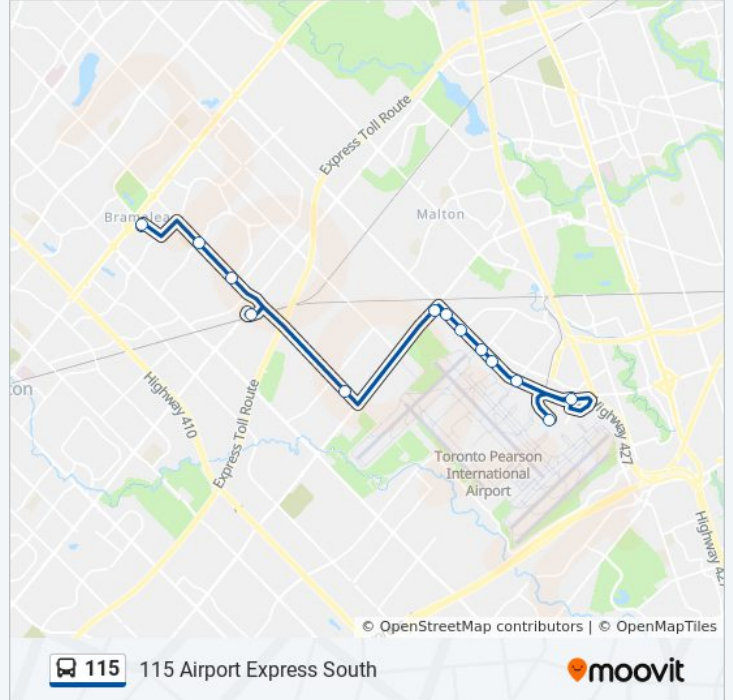

Airport Rd At Orlando Dr

6655 Airport Rd

Airport Rd At Northwest Dr

Airport Rd North Of Northwest Dr

Derry Rd E/Of Harrow St

Derry Rd W/Of Torbram Rd

Bramalea Rd S/Of Logistics Dr

Bramalea Go Station - Route 40/115 Nb Stop

115 bus Info**Direction:** 115 Airport Express North**Stops:** 16**Trip Duration:** 27 min**Line Summary:**

Direction: 115 Airport Express South

13 stops

[VIEW LINE SCHEDULE](#)

- Bramalea Terminal
- Bramalea Rd. @ Balmoral Dr.
- Bramalea Rd N/Of Avondale Blvd
- Bramalea Go Station - Route 15 Sb/115 Sb Stop
- Bramalea Rd at Boylen Rd
- Derry Rd at Airport Rd
- Airport Rd South Of Derry Rd
- Airport Rd At Northwest Dr
- Airport Rd At Silver Dart Dr
- Airport Rd S/Of Silver Dart
- Airport Rd At American Dr
- Airport Rd At Jetliner Rd
- Pearson Int Airport Terminal 1 Ground Level

115 bus Time Schedule

115 Airport Express South Route Timetable:

Sunday	6:25 AM - 11:20 PM
Monday	4:55 AM - 11:36 PM
Tuesday	12:05 AM - 11:36 PM
Wednesday	12:05 AM - 11:36 PM
Thursday	12:05 AM - 11:36 PM
Friday	12:05 AM - 11:20 PM
Saturday	5:25 AM - 11:30 PM

115 bus Info

Direction: 115 Airport Express South

Stops: 13

Trip Duration: 28 min

Line Summary:

115 bus time schedules and route maps are available in an offline PDF at moovitapp.com. Use the [Moovit App](#) to see live bus times, train schedule or subway schedule, and step-by-step directions for all public transit in Toronto.