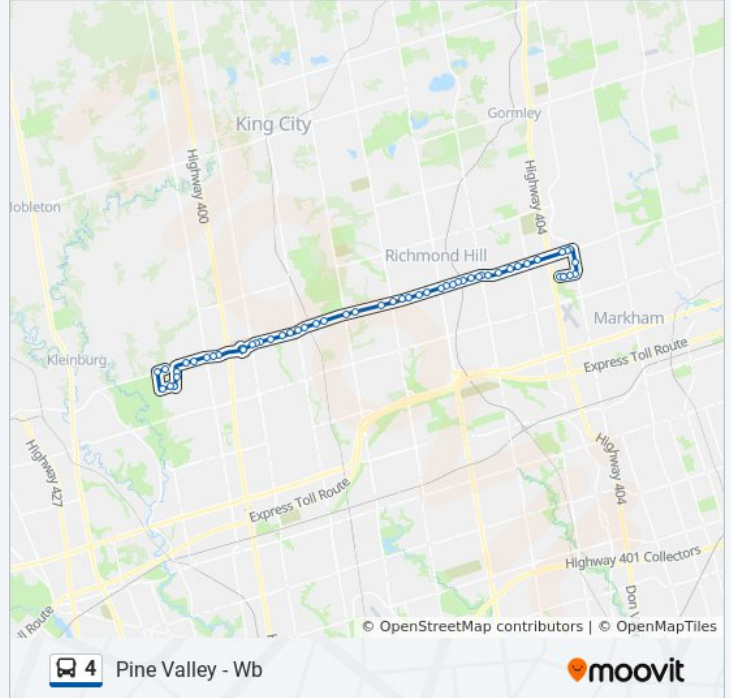

4 bus Info

Direction: Pine Valley - Wb

Stops: 52

Trip Duration: 67 min

Line Summary:

Major Mackenzie Dr / Pugsley Av
Major Mackenzie Dr / Baker Av
Major Mackenzie Dr / Yonge St
Major Mackenzie Dr / Arnold Cres
Major Mackenzie Dr / Trench St
Major Mackenzie Dr Stop # 1713
Major Mackenzie Dr / Headdon Gate
Major Mackenzie Dr / Bathurst St
Major Mackenzie Dr / Via Romano Blvd
Major Mackenzie Dr / Sir Benson Dr
Major Mackenzie Dr / Dufferin St
Major Mackenzie Dr / Mcnaughton Rd
Major Mackenzie Dr / Hill St
Major Mackenzie Dr Stop # 1723
Major Mackenzie Dr / Keele St
Major Mackenzie Dr Stop # 1727
Major Mackenzie Dr / Killian Rd
Major Mackenzie Dr / Mcnaughton Rd
Major Mackenzie Dr / Melville Av
Major Mackenzie Dr Stop # 1735
Major Mackenzie Dr / Jane St
Major Mackenzie West Terminal
Major Mackenzie Dr / Cityview Blvd
Major Mackenzie Dr / Vellore Park A
Major Mackenzie Dr / Weston Rd
Major Mackenzie Dr / Lawford Rd
Major Mackenzie Dr / Poetry Dr
Via Campanile / Via Borghese
Via Campanile / Maria Antonia Dr
Davos Rd / Via Campanile
Davos Rd / Via Avellino Rd
Davos Rd / Monteverde Way
Pine Valley Dr / Major Mackenzie Dr

4 bus Info

Direction: Woodbine - Eb

Stops: 56

Trip Duration: 61 min

Line Summary:

Major Mackenzie Dr / Atkinson St

Major Mackenzie Dr / Yonge St

Major Mackenzie Dr / Baker Av