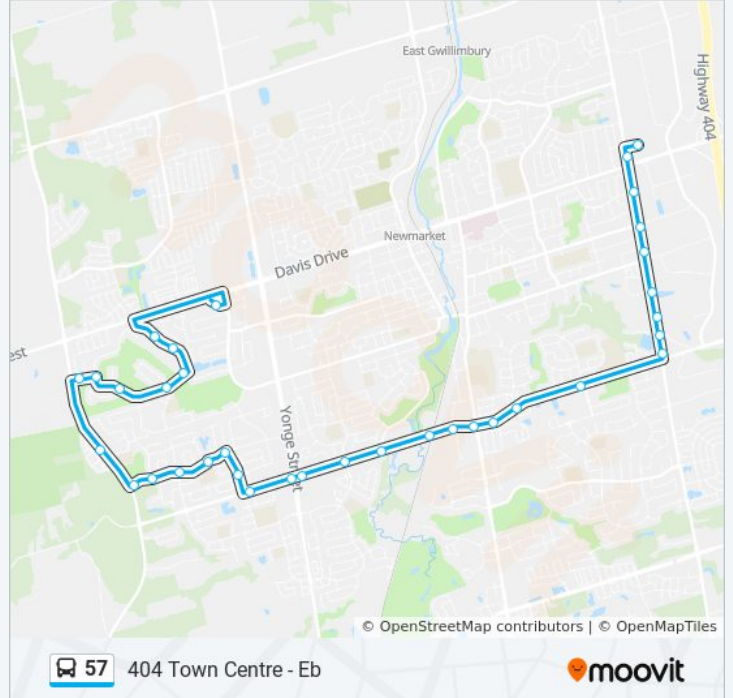

Direction: 404 Town Centre - Eb

35 stops

[VIEW LINE SCHEDULE](#)

- Newmarket Terminal
- Crossland Gate / Fairway Gdns
- Crossland Gate / Fairway Gdns
- Alex Doner Cr / Crossland Gate
- Alex Doner Dr / Kirby Cres
- Alex Doner Dr / Otton Rd
- Alex Doner Dr / Sykes Rd
- Sykes Rd / Mcgregor Farm Trail
- Bathurst St / Keith Av
- Clearmeadow Blvd / Bathurst St
- Clearmeadow Blvd / Carruthers Av
- Clearmeadow Blvd / Plantation Gate
- Clearmeadow Blvd / Bartholomew Dr
- Clearmeadow Blvd / Doubletree Lane
- Doubletree Lane / Austinpaul Dr
- Mulock Dr / Columbus Way
- Mulock Dr / Yonge St
- Mulock Dr / Yonge St
- Mulock Dr / Sandford St
- Mulock Dr / Cane Pkwy
- Mulock Dr Stop # 1992
- Mulock Dr / Steven Crt

57 bus Info

Direction: 404 Town Centre - Eb

Stops: 35

Trip Duration: 29 min

Line Summary:

Mulock Dr / Bayview Av
 Mulock Dr / Willowick Dr
 Mulock Dr / Tapestry Lane
 Mulock Dr / Fernbank Rd
 Leslie St / Mulock Dr
 Leslie St / Bogartown Crv
 Leslie St Stop # 1998
 Leslie St / Crowder Blvd
 Leslie St / Gorham St
 Leslie St / Stackhouse Rd
 Leslie St / Birchwood Dr
 Leslie St / Davis Dr
 404 Town Centre Stop # 5008

Direction: Newmarket Terminal - Wb

35 stops

[VIEW LINE SCHEDULE](#)

404 Town Centre Stop # 5008
 Leslie St / Birchwood Dr
 Leslie St / Srigley St
 Leslie St / Gorham St
 Leslie St / Crowder Blvd
 Leslie St Stop # 2007
 Leslie St / Bogart Mill Trl
 Leslie St / Mulock Dr
 Mulock Dr / on Bogart Cir
 Mulock Dr Stop # 2010
 Mulock Dr / College Manor Dr
 Mulock Dr / College Manor Dr
 Mulock Dr / Bayview Av
 Mulock Dr / Kent Dr
 Mulock Dr Stop # 2013
 Mulock Dr / Cane Pkwy

57 bus Info

Direction: Newmarket Terminal - Wb

Stops: 35

Trip Duration: 24 min

Line Summary:

Mulock Dr / Sandford St

Mulock Dr / Yonge St

Mulock Dr / Doubletree Lane