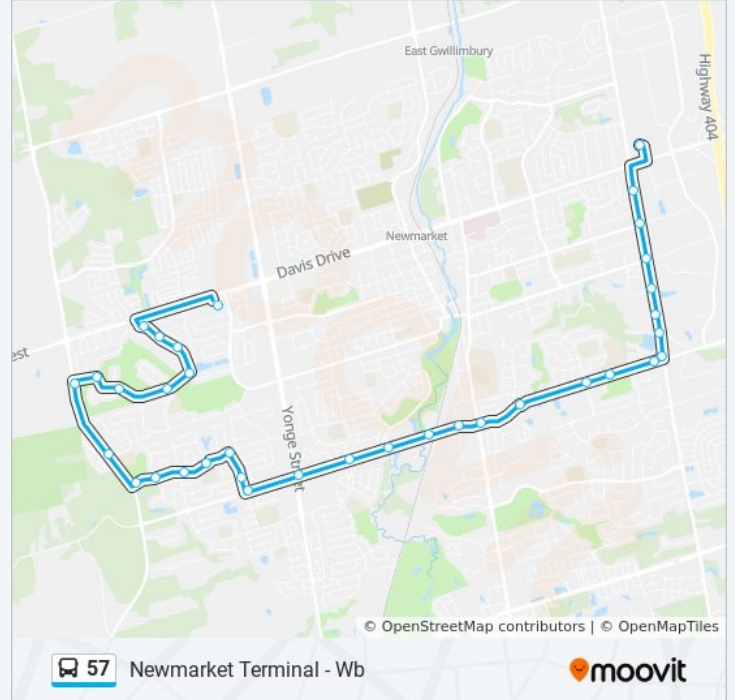

Mulock Dr / Sandford St

Mulock Dr / Yonge St

Mulock Dr / Doubletree Lane

Doubletree Lane / Jordanray Blvd

Doubletree Lane / Clearmeadow Blvd

Clearmeadow Blvd / Rushbrook Dr

Clearmeadow Blvd / Plantation Gate

Clearmeadow Blvd / Carruthers Av

Clearmeadow Blvd / Bathurst St

Bathurst St / Keith Av

Bathurst St / Sykes Rd

Sykes Rd / Alex Doner Dr

Alex Doner Dr / Otton Rd

Alex Doner Dr / Brimson Dr

Alex Doner Dr / Crossland Gate

Crossland Gate / Fairway Gdns

Crossland Gate / Fairway Gdns

Crossland Gate / Alex Doner Dr

Newmarket Terminal

57 bus time schedules and route maps are available in an offline PDF at moovitapp.com. Use the [Moovit App](#) to see live bus times, train schedule or subway schedule, and step-by-step directions for all public transit in Toronto.

[About Moovit](#) • [MaaS Solutions](#) • [Supported Countries](#) • [Mooviter Community](#)

© 2024 Moovit - All Rights Reserved

Check Live Arrival Times