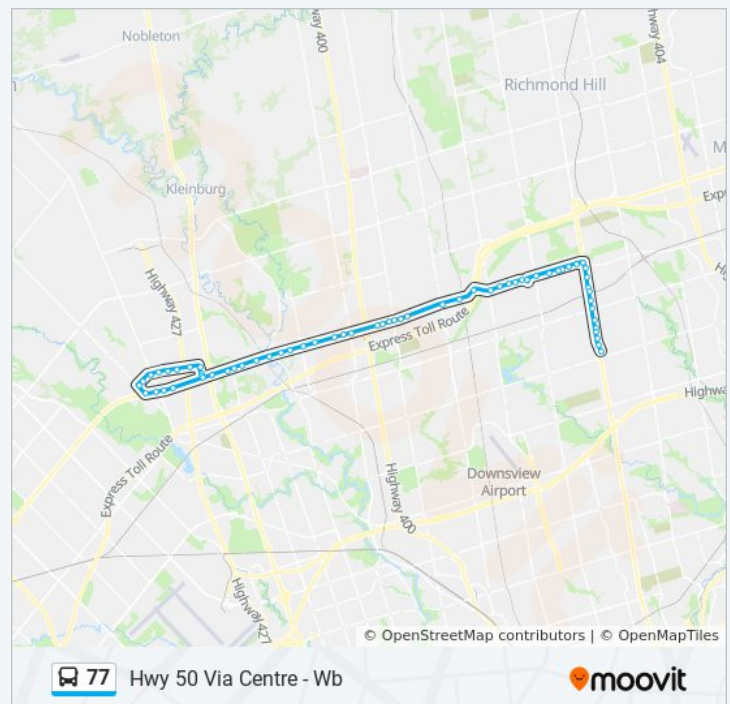

## Direction: Hwy 50 Via Centre - Wb

62 stops

[VIEW LINE SCHEDULE](#)

Finch Go Bus Terminal  
5799 Yonge St  
Yonge St / Cummer Av  
Yonge St / Patricia Av  
Yonge St / Centre Av  
Yonge St / Otonabee Av  
Yonge St. @ Steeles Ave. W.  
Yonge St / Meadowview Av  
Yonge St / Glen Cameron Rd  
Yonge / Clark  
Yonge St / Elgin St  
Yonge St / John St  
Centre St / Old Yonge St  
Centre St / Thornbank Rd  
Centre St / Oakbank Rd  
Centre St / Erica Rd  
Centre St / Rose Green Dr  
Centre St / Atkinson Av  
Centre St / Bathurst St  
Promenade Terminal  
Centre St / New Westminster Dr  
Centre St / Taiga Dr  
Centre St / Vaughan Blvd  
Centre St / Concord Rd  
Centre St / Dufferin St  
Highway 7 / North Rivermede Rd  
Highway 7 / Bowes Rd  
Highway 7 / Keele St  
Highway 7 / Creditstone Rd

## 77 bus Time Schedule

Hwy 50 Via Centre - Wb Route Timetable:

Sunday	12:50 AM - 2:16 AM
Monday	4:30 AM - 11:36 PM
Tuesday	12:09 AM - 11:36 PM
Wednesday	12:09 AM - 11:36 PM
Thursday	12:09 AM - 11:36 PM
Friday	12:09 AM - 2:23 AM
Saturday	5:11 AM - 11:52 PM

## 77 bus Info

**Direction:** Hwy 50 Via Centre - Wb

**Stops:** 62

**Trip Duration:** 76 min

**Line Summary:**

Highway 7 / Maplecrete Rd

Highway 7 / Jane St

Highway 7 / Millway Av