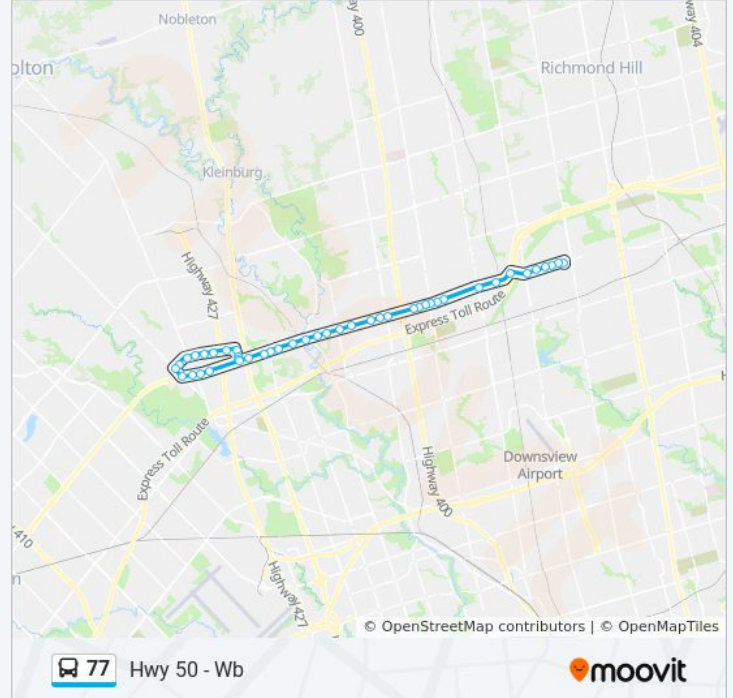

Highway 7 / Huntington Rd

Queen St / Highway 50

The Gore Rd / Highway 7

The Gore Rd / Fogal Rd

Fogal Rd / Nexus Av

Fogal Rd / Highway 50

Fogal Rd / Huntington Rd

Zenway Blvd / New Huntington Rd

Zenway Blvd / New Enterprise Way

Zenway Blvd / Rainbow Creek Dr

Zenway Blvd / Vaughan Valley Blvd

Vaughan Valley Blvd / Stone Ridge R

Vaughan Valley Blvd / Highway 7

## Direction: Hwy 50 Via Centre - Wb

62 stops

[VIEW LINE SCHEDULE](#)

Finch Go Bus Terminal  
5799 Yonge St  
Yonge St / Cummer Av  
Yonge St / Patricia Av  
Yonge St / Centre Av  
Yonge St / Otonabee Av  
Yonge St. @ Steeles Ave. W.  
Yonge St / Meadowview Av  
Yonge St / Glen Cameron Rd  
Yonge / Clark  
Yonge St / Elgin St  
Yonge St / John St  
Centre St / Old Yonge St  
Centre St / Thornbank Rd  
Centre St / Oakbank Rd  
Centre St / Erica Rd  
Centre St / Rose Green Dr  
Centre St / Atkinson Av  
Centre St / Bathurst St  
Promenade Terminal  
Centre St / New Westminster Dr  
Centre St / Taiga Dr  
Centre St / Vaughan Blvd  
Centre St / Concord Rd  
Centre St / Dufferin St  
Highway 7 / North Rivermede Rd  
Highway 7 / Bowes Rd  
Highway 7 / Keele St  
Highway 7 / Creditstone Rd

## 77 bus Info

**Direction:** Hwy 50 Via Centre - Wb

**Stops:** 62

**Trip Duration:** 76 min

**Line Summary:**

Highway 7 / Maplecrete Rd

Highway 7 / Jane St

Highway 7 / Millway Av