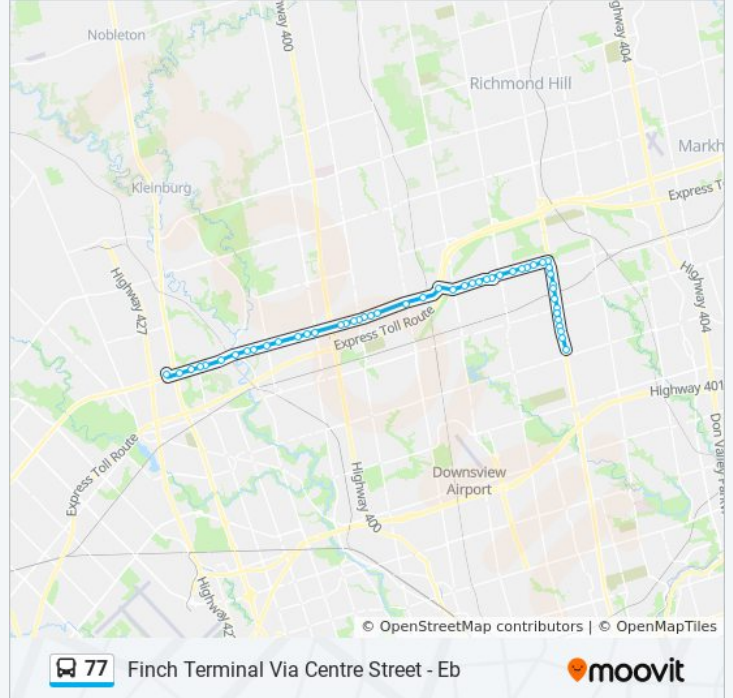

### 77 bus Info

**Direction:** Finch Terminal Via Centre Street - Eb

**Stops:** 50

**Trip Duration:** 58 min

**Line Summary:**

Highway 7 / Keele St  
 Highway 7 / Baldwin Av  
 Highway 7 / Centre St  
 Centre St / Dufferin St  
 Centre St / Wade Gate  
 Centre St / Carl Tennen St  
 Centre St / Taiga Dr  
 Centre St / New Westminster Dr  
 Promenade Terminal  
 Centre St / Bathurst St  
 Centre St / Atkinson Av  
 Centre St / Rose Green Dr  
 Centre St / Markwood Lane  
 Centre St / Oakbank Rd  
 Centre St / Brooke St  
 Centre St / Yonge St  
 Yonge St / Thornridge Dr  
 Yonge St / Arnold Av  
 Yonge / Clark  
 Yonge St / Glen Cameron Rd  
 Yonge St / Meadowview Av  
 Yonge St. @ Steeles Ave. W.  
 Yonge St at Athabaska Ave  
 Yonge St at Athabaska Ave  
 Yonge St / Moore Park Av  
 Yonge St / Homewood Av  
 Yonge St / Connaught Av  
 Yonge St / Drewry Av  
 Finch Go Bus Terminal

**Direction: Finch Terminal Via Clark - Eb**

51 stops

[VIEW LINE SCHEDULE](#)

**77 bus Time Schedule**

Finch Terminal Via Clark - Eb Route Timetable:

Sunday

7:56 AM - 11:14 PM

Vaughan Valley Blvd / Highway 7

Highway 7 / Highway 27

Highway 7 Stop # 4146

Hwy 7 / Martin Grove

Highway 7 / Woodstream Blvd

Hwy 7 / Kipling

Hwy 7 / Islington

Highway 7 / Bruce St

Highway 7 / Helen St

Highway 7 / Jane St

Highway 7 / Maplecrete Rd

Highway 7 / Creditstone Rd

Highway 7 / Costa Av

Highway 7 / Keele St

Highway 7 / Baldwin Av

Highway 7 / Centre St

Centre St / Dufferin St