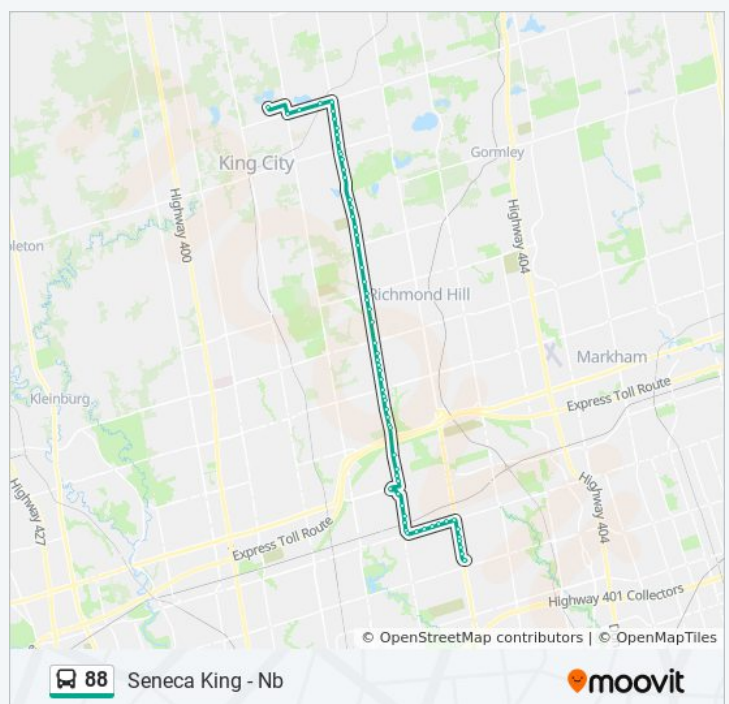

Yonge St at Athabaska Ave

Yonge St / Moore Park Av

Yonge St / Homewood Av

Yonge St / Connaught Av

Yonge St / Drewry Av

Finch Go Bus Terminal

Direction: Seneca King - Nb

63 stops

Bathurst St / Chabad Gate

Bathurst St / Clark Av

Promenade Cir / East Promenade

Promenade Terminal

Bathurst St Stop # 3278

Bathurst St / Beverley Glen Blvd

Bathurst St / Atkinson Av

Bathurst St / Flamingo Rd

88 bus Time Schedule

Seneca King - Nb Route Timetable:

Sunday	7:03 AM - 9:19 PM
Monday	5:30 AM - 11:06 PM
Tuesday	5:30 AM - 11:06 PM
Wednesday	5:30 AM - 11:06 PM
Thursday	5:30 AM - 11:06 PM
Friday	7:03 AM - 9:19 PM
Saturday	5:11 AM - 11:09 PM

88 bus Info

Direction: Seneca King - Nb

Stops: 63

Trip Duration: 56 min

Line Summary:

Bathurst St / Highway 7

Bathurst St / Summeridge Dr

Bathurst St / Autumn Hill Rd