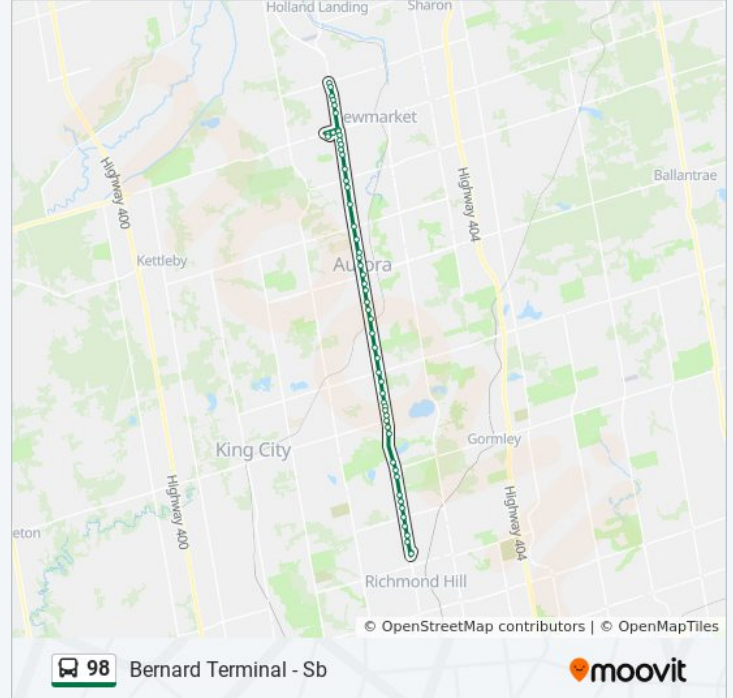

Yonge St / Church St

Yonge St / Kennedy St

Yonge / Golf Links

Yonge St / Murray Dr

Yonge / Henderson

Yonge St / Gilbert Dr

Yonge St / Ridge Rd

Yonge St / Elderberry Tr

Yonge St / Bond Cres

Yonge St / Estate Garden Dr

Yonge St / Silver Maple Rd

Yonge St / Stouffville Rd

Yonge / Jefferson Sdrd

Yonge St / Townwood Dr

Yonge St / Tower Hill Rd

Yonge St Stop # 5780

Yonge St / Gamble Rd

Yonge St / Nottingham Dr

Yonge St Stop # 5094

Yonge St / Brookside Rd

Direction: Green Lane - Nb

57 stops

[VIEW LINE SCHEDULE](#)

- Bernard Terminal
- Yonge St / Silverwood Av
- Yonge St Stop # 2490
- Yonge St / Devonsleigh Blvd
- Yonge St / 19th Av
- Yonge St Stop # 5781
- Yonge St / Jefferson Forest Dr
- Yonge St / Townwood Dr
- Yonge / Jefferson Sdrd
- Yonge St / Stouffville Rd
- Yonge St / Silver Maple Rd
- Yonge St / Old Colony Rd
- Yonge St / Lake Av
- Yonge St / Sunset Beach Rd
- Yonge / King
- Yonge St / Ashfield Dr
- Yonge St / Elm Grove Av
- Yonge St / Regatta Av
- Yonge St / Worthington Av
- Yonge St / Coon's Rd
- Yonge / Bloomington
- Yonge St Stop # 2507
- Yonge St / Hunters Glen Rd
- Yonge St / Ridge Rd
- Yonge St / Gilbert Dr
- Yonge St / Industrial Pkwy
- Yonge / Henderson
- Yonge St / Edward St

98 bus Info

Direction: Green Lane - Nb

Stops: 57

Trip Duration: 47 min

Line Summary:

Yonge St / Edward St

Yonge / Golf Links

Yonge St / Kennedy St