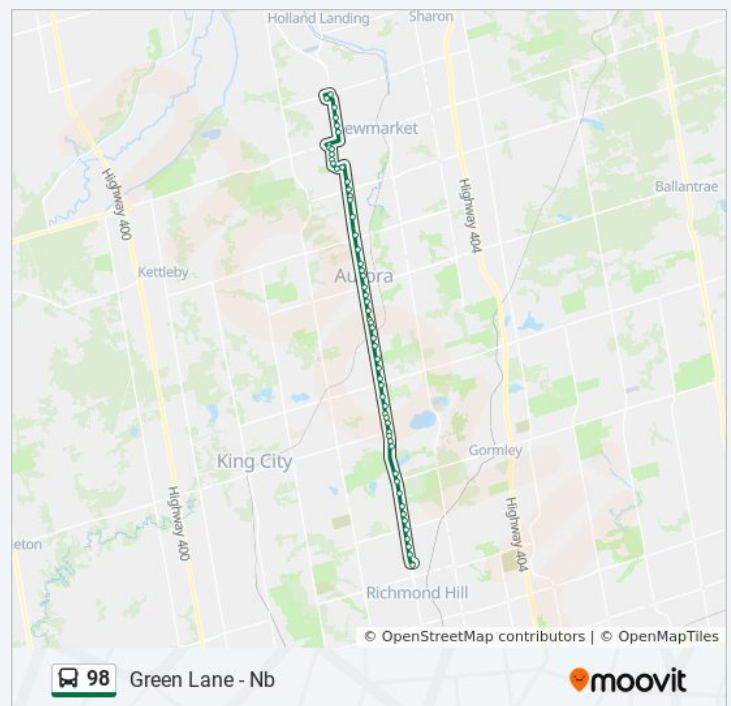

Yonge St / Gamble Rd

Yonge St / Nottingham Dr

Yonge St Stop # 5094

Yonge St / Brookside Rd

Direction: Green Lane - Nb

57 stops

[VIEW LINE SCHEDULE](#)

- Bernard Terminal
- Yonge St / Silverwood Av
- Yonge St Stop # 2490
- Yonge St / Devonsleigh Blvd
- Yonge St / 19th Av
- Yonge St Stop # 5781
- Yonge St / Jefferson Forest Dr
- Yonge St / Townwood Dr
- Yonge / Jefferson Sdrd
- Yonge St / Stouffville Rd
- Yonge St / Silver Maple Rd
- Yonge St / Old Colony Rd
- Yonge St / Lake Av
- Yonge St / Sunset Beach Rd
- Yonge / King
- Yonge St / Ashfield Dr
- Yonge St / Elm Grove Av
- Yonge St / Regatta Av
- Yonge St / Worthington Av
- Yonge St / Coon's Rd
- Yonge / Bloomington
- Yonge St Stop # 2507
- Yonge St / Hunters Glen Rd
- Yonge St / Ridge Rd
- Yonge St / Gilbert Dr
- Yonge St / Industrial Pkwy
- Yonge / Henderson
- Yonge St / Edward St

98 bus Time Schedule

Green Lane - Nb Route Timetable:

Sunday	7:49 AM - 8:35 PM
Monday	6:03 AM - 8:43 PM
Tuesday	6:03 AM - 8:43 PM
Wednesday	6:03 AM - 8:43 PM
Thursday	6:03 AM - 8:43 PM
Friday	7:49 AM - 8:35 PM
Saturday	6:04 AM - 9:10 PM

98 bus Info

Direction: Green Lane - Nb

Stops: 57

Trip Duration: 47 min

Line Summary:

Yonge St / Edward St

Yonge / Golf Links

Yonge St / Kennedy St

Yonge St / Church St

Yonge / Wellington

Yonge St / Mark St

Yonge St / Valhalla Crt

Yonge / Orchard Heights

Yonge St Stop # 2512

Yonge St / St. John's Sdrd

Yonge / Savage