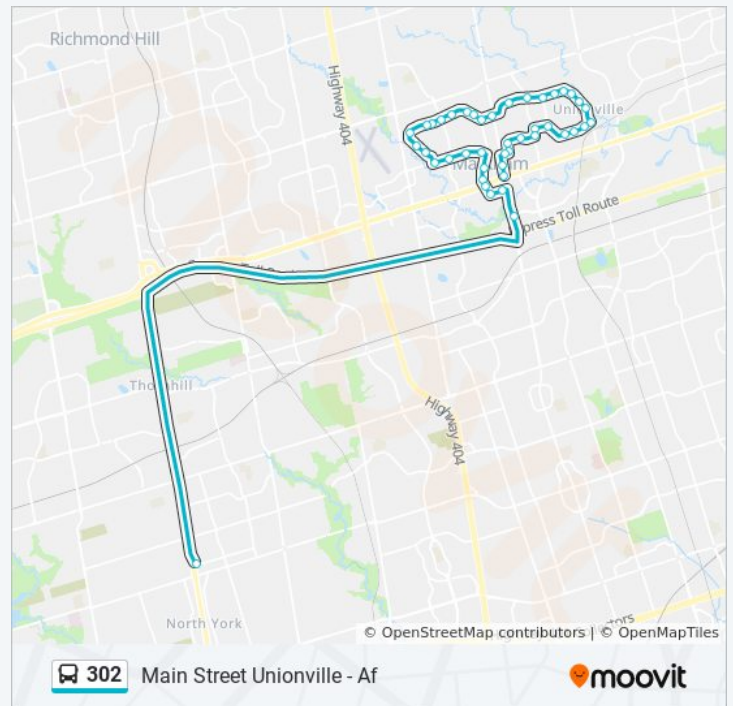

302 bus Info

Direction: Main Street Unionville - Af

Stops: 43

Trip Duration: 50 min

Line Summary:

Apple Creek Blvd / John Button Blvd

John Button Blvd / Melchior Cres

John Button Blvd / John Stiver Cres

John Button Blvd / Millbrook Gate

John Button Blvd / Buttonfield Rd

John Button Blvd / Tomlinson Cir

John Button Blvd / Rodick Rd

Hollingham Rd / Brantwood Crt

Hollingham Rd / Conistan Rd

Hollingham Rd / Coledale Rd

Krieghoff Av / Village Pkwy

Village Pkwy / Buchanan Dr

Buchanan Dr / Fenwick Cres

Buchanan Dr / Spanhouse Cres

Buchanan Dr / Glencove Dr

Glencove Dr / Warden Av

Warden Av Stop # 5114

Warden Av / Highway 7