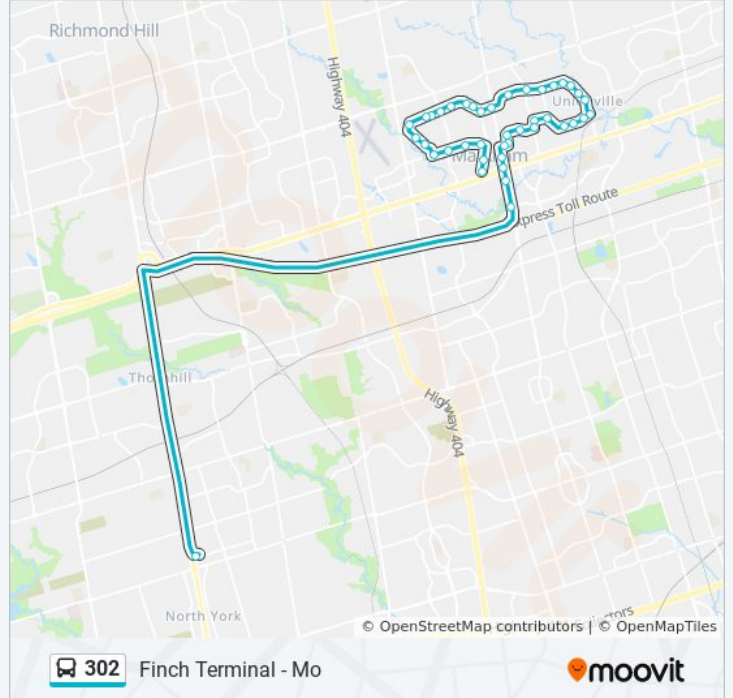

302 bus Info

Direction: Finch Terminal - Mo

Stops: 41

Trip Duration: 50 min

Line Summary:

Carlton Rd / Mckay Cres
 Carlton Rd / Pomander Rd
 Carlton Rd / Main St Unionville
 Main St Unionville / Fred Varley Dr
 Fred Varley Dr / Fonthill Blvd
 Fred Varley Dr / Aldona Dr
 Fred Varley Dr / Sciberras Rd
 Fred Varley Dr / Krieghoff Av
 Krieghoff Av / Village Pkwy
 Village Pkwy / Buchanan Dr
 Buchanan Dr / Fenwick Cres
 Buchanan Dr / Spanhouse Cres
 Buchanan Dr / Glencove Dr
 Glencove Dr / Warden Av
 Warden Av Stop # 5114
 Warden Av / Highway 7
 Warden Av / Clegg Rd
 Warden Av / Enterprise Blvd
 Finch Go Bus Terminal

Direction: Main Street Unionville - Af

43 stops

[VIEW LINE SCHEDULE](#)

Finch Go Bus Terminal
 Warden Av / Enterprise Blvd
 Clegg Rd / Warden Av
 Clegg Rd / South Town Centre Blvd
 Town Centre Blvd / Highway 7
 Town Centre Blvd / Cox Blvd
 Town Centre Blvd / Wallis Way
 Apple Creek Blvd Stop # 1556
 Apple Creek Blvd / Corby Rd
 Apple Creek Blvd / Rodick Rd

302 bus Info

Direction: Main Street Unionville - Af

Stops: 43

Trip Duration: 50 min

Line Summary:

Apple Creek Blvd / John Button Blvd

John Button Blvd / Melchior Cres

John Button Blvd / John Stiver Cres