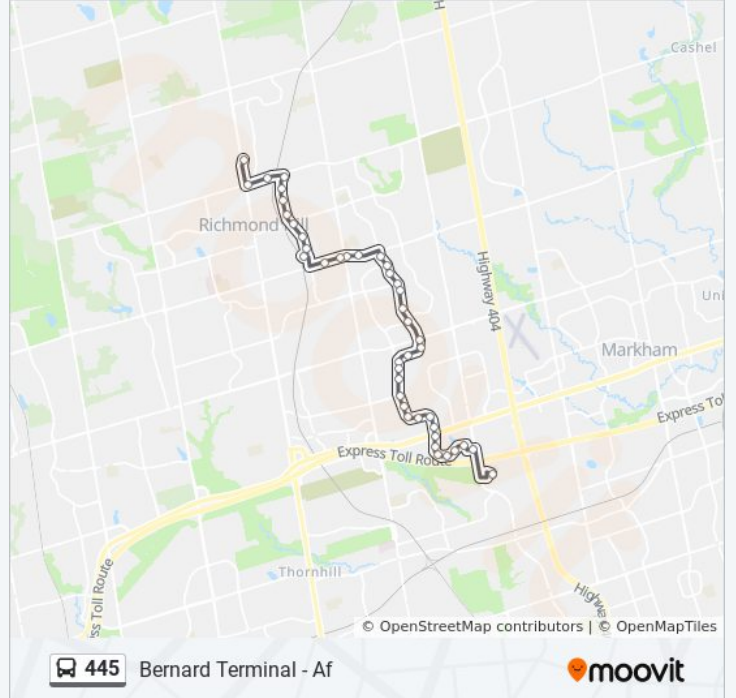

 445

Bernard Terminal - Af

Get The App

The 445 bus line Bernard Terminal - Af has one route. For regular weekdays, their operation hours are:

(1) Bernard Terminal - Af: 2:45 PM

Use the Moovit App to find the closest 445 bus station near you and find out when is the next 445 bus arriving.

Direction: Bernard Terminal - Af

41 stops

[VIEW LINE SCHEDULE](#)

- St. Robert Catholic H.S. Stop # 528
- Commerce Valley Dr / Leslie St
- South Park Rd / Commerce Valley Dr
- South Park Rd / Pond Dr
- South Park Rd / Park Common Blvd
- South Park Rd Stop # 1026
- Times Av / Galleria Pkwy
- Times Av / Highway 7
- Valleymede Dr / Samantha Cir
- Valleymede Dr / Red Oak Dr
- Valleymede Dr / Leicester Rd
- Valleymede Dr / Chalmers Rd
- Valleymede Dr / Hazelmere Dr
- Valleymede Dr / Briggs Av
- Valleymede Dr / Blackmore Av
- Valleymede Dr / Sheila Cres
- Valleymede Dr / Strathearn Av
- Valleymede Dr Stop # 1050
- Valleymede Dr / Meadowcliffe Av
- Valleymede Dr / 16th Av
- Spadina Rd / Boake Trl
- Spadina Rd / Lytton Blvd

Direction: Bernard Terminal - Af

Stops: 41

Trip Duration: 40 min

Line Summary:

Spadina Rd / Brookshill Cres
Spadina Rd / Weldrick Rd
Spadina Rd / Clarendon Dr
Spadina Rd / Strathearn Av
Spadina Rd / Crescentview Rd
Major Mackenzie Dr / Old Markham Rd
Major Mackenzie Dr / Bayview Av
Major Mackenzie Dr Stop # 1697
Major Mackenzie Dr / Sussex Av
Newkirk Rd / Centre St
Newkirk Rd / Shelley Rd
Newkirk Rd / Crosby Av
Newkirk Rd / Taylor Mills Dr
Newkirk Rd Stop # 2195
Newkirk Rd / Beechy Dr
Newkirk Rd / Elgin Mills Rd
Elgin Mills Rd / Ohio Rd
Elgin Mills Rd / Yonge St
Bernard Terminal