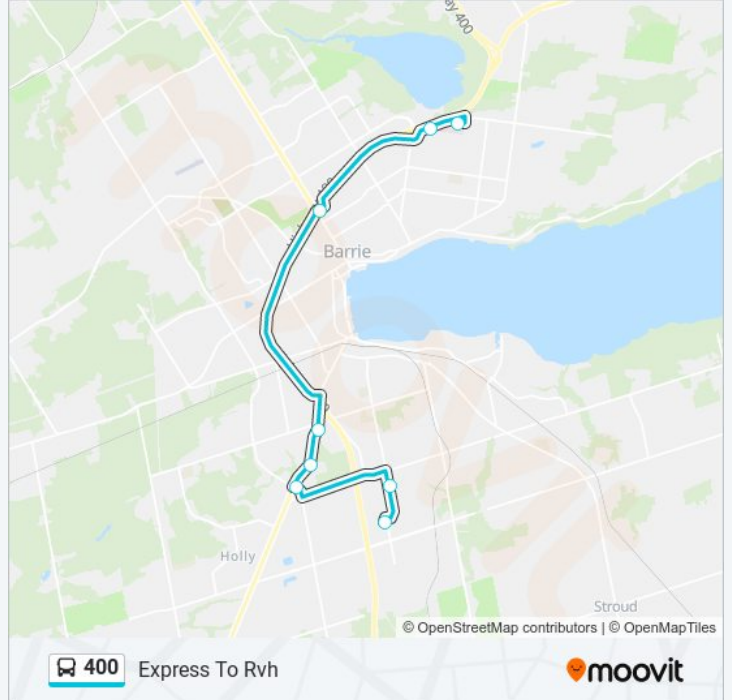

Use the Moovit App to find the closest 400 bus station near you and find out when is the next 400 bus arriving.

Direction: Express To Park Place

8 stops

[VIEW LINE SCHEDULE](#)

- Rvh Main Entrance
- Barrie - Georgian College
- Bayfield at Coulter
- Essa at Ardagh
- Loggers Run
- Veteran's at Essa
- Barrie Primary Care Centre
- Park Place

400 bus Info

Direction: Express To Park Place

Stops: 8

Trip Duration: 27 min

Line Summary:

Direction: Express To Rvh

8 stops

[VIEW LINE SCHEDULE](#)

400 bus Info

Direction: Express To Rvh

Stops: 8

Trip Duration: 27 min

Line Summary:

400 bus time schedules and route maps are available in an offline PDF at moovitapp.com. Use the Moovit App to see live bus times, train schedule or subway schedule, and step-by-step directions for all public transit in Toronto.