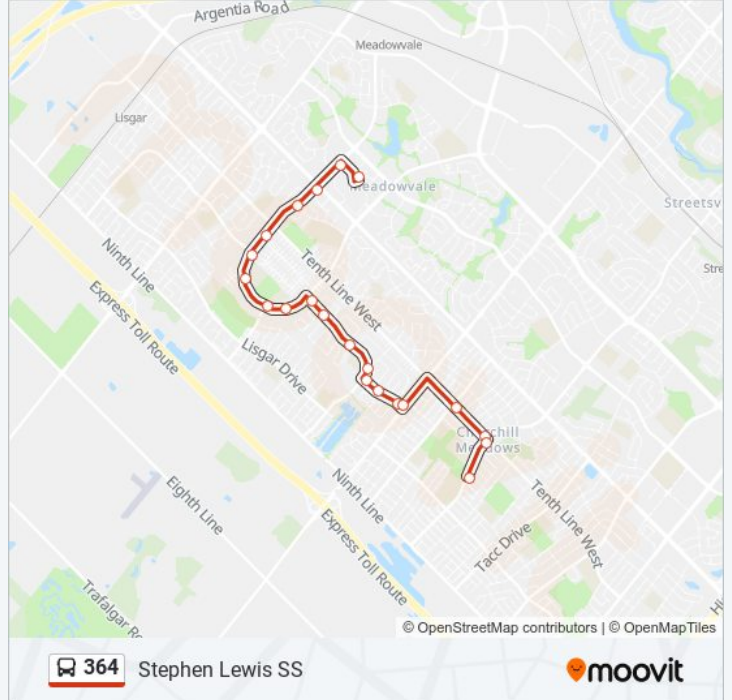

The 364 bus line (Stephen Lewis SS) has 2 routes. For regular weekdays, their operation hours are:
 (1) 364 N Stephen Lewis SS To Meadowvale: 13:55(2) 364 S Stephen Lewis SS To School: 07:26
 Use the Moovit App to find the closest 364 bus station near you and find out when is the next 364 bus arriving.

Direction: 364 N Stephen Lewis SS To Meadowvale

21 stops

[VIEW LINE SCHEDULE](#)

- Thomas St at Passion Flower Blvd
- Thomas St at Tenth Line
- Tenth Line at Thomas St
- Tenth Line at Mcdowell Dr
- Britannia Rd at Grossbeak Dr
- Grossbeak Dr at Prairie Circle
- Grossbeak Dr at Greenbelt Cres
- Grossbeak Dr at Osprey Blvd
- Osprey Blvd at Waxwing Dr
- Osprey Blvd at Snowflake Lane
- Osprey Blvd at Longspur Rd
- Osprey Blvd at Warbler Lane
- Trelawny Cir at Osprey Blvd
- Trelawny Cir at Doug Leavens Blvd
- Trelawny Cir at Mount Carmel Secondary School
- Trelawny Cir at Forest Park Dr
- Trelawny Cir at Mockingbird Lane
- Aquitaine Ave at Edenwood Dr
- Aquitaine Ave at Winston Churchill Blvd
- Aquitaine Ave East Of Formentera Ave
- Meadowvale Town Centre Bus Terminal Platform

Direction: 364 N Stephen Lewis SS To Meadowvale

Stops: 21

Trip Duration: 19 min

Line Summary:

H, I, J

Direction: 364 S Stephen Lewis SS To School

22 stops

[VIEW LINE SCHEDULE](#)

Meadowvale Town Centre Bus Terminal Platform
H, I, J

Aquitaine Ave At Formentera Ave

Aquitaine Ave at Winston Churchill Blvd

Aquitaine Ave at Edenwood Dr

Aquitaine Ave at Tenth Line

Trelawny Cir at Mockingbird Lane