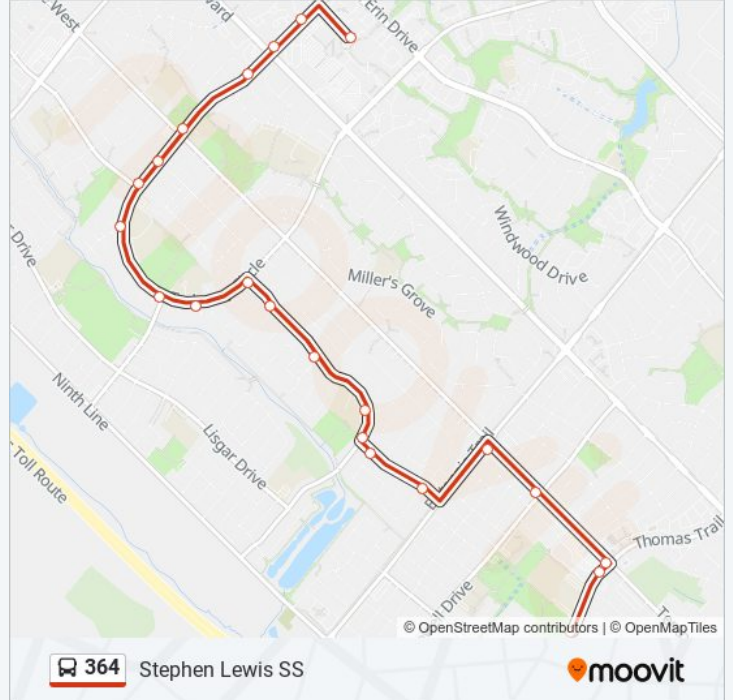

Direction: 364 N Stephen Lewis SS To Meadowvale

Stops: 21

Trip Duration: 19 min

Line Summary:

H, I, J

Direction: 364 S Stephen Lewis SS To School

22 stops

[VIEW LINE SCHEDULE](#)

Osprey Blvd at Waxwing Dr

Osprey Blvd at Grossbeak Dr

Grossbeak Dr at Prairie Cir

Grossbeak Dr at South Prairie Cir

Britannia Rd at Tenth Line

364 bus Time Schedule

364 S Stephen Lewis SS To School Route Timetable:

Sunday	Not Operational
Monday	07:26
Tuesday	07:26
Wednesday	07:26
Thursday	07:26
Friday	07:26
Saturday	Not Operational

364 bus Info

Direction: 364 S Stephen Lewis SS To School

Stops: 22

Trip Duration: 19 min

Line Summary:

Tenth Line at Mcdowell Dr

Tenth Line at Thomas St

Thomas St West Of Tenth Line

Thomas St at Passion Flower Blvd

364 bus time schedules and route maps are available in an offline PDF at moovitapp.com. Use the [Moovit App](#) to see live bus times, train schedule or subway schedule, and step-by-step directions for all public transit in Toronto.