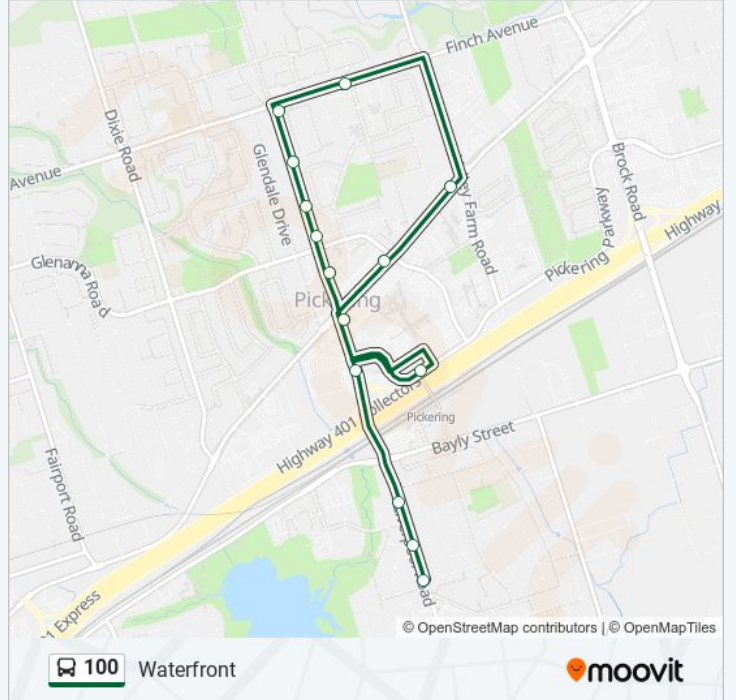

100 bus Info

Direction: Pickering Parkway Terminal

Stops: 10

Trip Duration: 9 min

Line Summary:

Direction: Waterfront

14 stops

[VIEW LINE SCHEDULE](#)

- Liverpool Northbound @ Kingston
- Northbound @ 1851 Liverpool
- Liverpool Northbound @ Glenanna
- Northbound @ 1917 Liverpool
- Liverpool Northbound @ Anton Square
- Liverpool Northbound @ Finch
- Finch Eastbound @ Rosefield
- Kingston Westbound @ Valley Farm
- Kingston Westbound @ Glenanna
- Pickering Parkway Terminal Platform B12
- Liverpool Southbound @ Pickering Parkway
- Liverpool Southbound @ East Shore Community Centre
- Liverpool Southbound @ Patmore
- Liverpool Southbound @ Haller

100 bus Time Schedule

Waterfront Route Timetable:

Sunday	10:13 - 18:43
Monday	10:13 - 18:43
Tuesday	Not Operational
Wednesday	Not Operational
Thursday	Not Operational
Friday	Not Operational
Saturday	10:13 - 18:43

100 bus Info

Direction: Waterfront

Stops: 14

Trip Duration: 14 min

Line Summary:

100 bus time schedules and route maps are available in an offline PDF at moovitapp.com. Use the Moovit App to see live bus times, train schedule or subway schedule, and step-by-step directions for all public transit in Toronto.