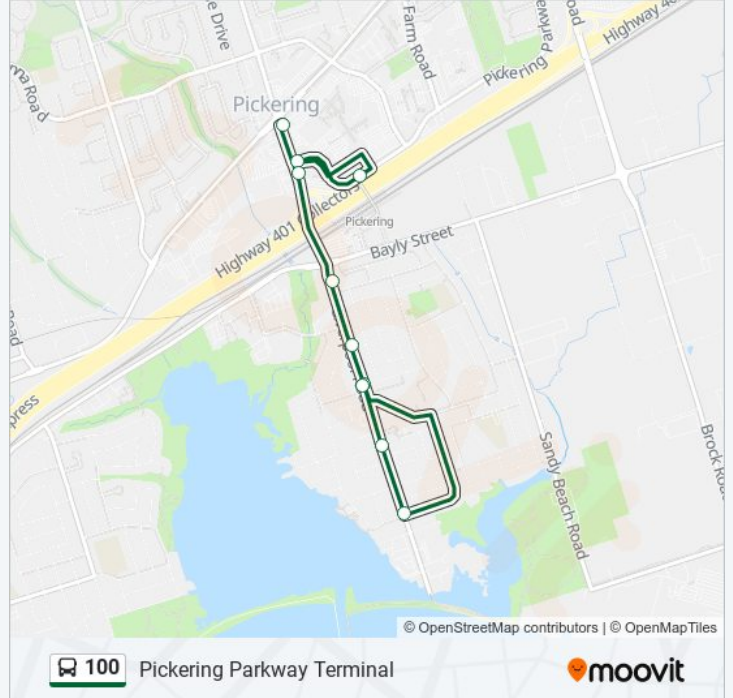

Direction: Pickering Parkway Terminal

10 stops

[VIEW LINE SCHEDULE](#)

- Liverpool Southbound @ Haller
- Liverpool Southbound @ Ilona Park
- Liverpool Southbound @ Annland
- Liverpool Northbound @ Haller
- Liverpool Northbound @ Patmore
- Liverpool Northbound @ Bayly
- Liverpool Northbound @ Pickering Parkway
- Pickering Parkway Terminal Platform B12
- Pickering Parkway Westbound @ Liverpool
- Liverpool Northbound @ Kingston

100 bus Time Schedule

Pickering Parkway Terminal Route Timetable:

Sunday	10:27 - 18:57
Monday	10:27 - 18:57
Tuesday	Not Operational
Wednesday	Not Operational
Thursday	Not Operational
Friday	Not Operational
Saturday	10:27 - 18:57

100 bus Info

Direction: Pickering Parkway Terminal

Stops: 10

Trip Duration: 16 min

Line Summary:

Direction: Pickering Parkway Terminal

10 stops

[VIEW LINE SCHEDULE](#)

100 bus Info

Direction: Pickering Parkway Terminal

Stops: 10

Trip Duration: 9 min

Line Summary:

Direction: Waterfront

14 stops

[VIEW LINE SCHEDULE](#)