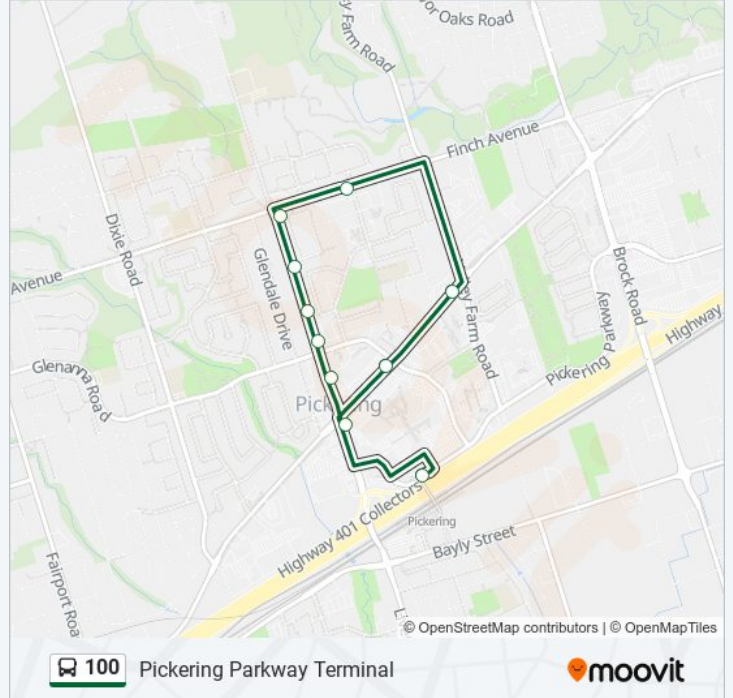

100 bus Info

Direction: Pickering Parkway Terminal

Stops: 10

Trip Duration: 16 min

Line Summary:

Direction: Pickering Parkway Terminal

10 stops

[VIEW LINE SCHEDULE](#)

- Liverpool Northbound @ Kingston
- Northbound @ 1851 Liverpool
- Liverpool Northbound @ Glenanna
- Northbound @ 1917 Liverpool
- Liverpool Northbound @ Anton Square
- Liverpool Northbound @ Finch
- Finch Eastbound @ Rosefield
- Kingston Westbound @ Valley Farm
- Kingston Westbound @ Glenanna
- Pickering Parkway Terminal Platform B12

100 bus Time Schedule

Pickering Parkway Terminal Route Timetable:

Sunday	14:43 - 19:13
Monday	14:43 - 19:13
Tuesday	Not Operational
Wednesday	Not Operational
Thursday	Not Operational
Friday	Not Operational
Saturday	14:43 - 19:13

100 bus Info

Direction: Pickering Parkway Terminal

Stops: 10

Trip Duration: 9 min

Line Summary:

Direction: Waterfront

14 stops

[VIEW LINE SCHEDULE](#)