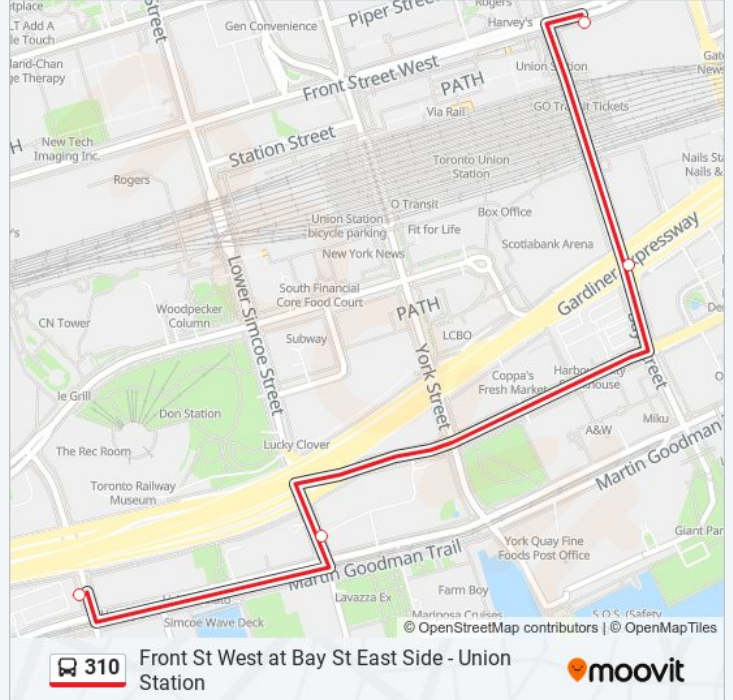

### Direction: Front St West at Bay St East Side - Union Station

17 stops

[VIEW LINE SCHEDULE](#)

- Spadina Station
- Spadina Rd at Bloor St West
- Spadina Ave at Sussex Ave South Side
- Spadina Ave at Harbord St
- Spadina Ave at Willcocks St
- Spadina Ave at College St
- Spadina Ave at Nassau St
- Spadina Ave at Dundas St West
- Spadina Ave at Sullivan St
- Spadina Ave at Queen St West
- Spadina Ave at King St West
- Spadina Ave at Front St West
- Spadina Ave at Fort York Blvd
- Rees St at Lake Shore Blvd West South Side
- Lower Simcoe St at Queens Quay West North Side
- Bay St at Lake Shore Blvd W
- Front St West at Bay St East Side - Union Station

### 310 bus Time Schedule

Front St West at Bay St East Side - Union Station  
Route Timetable:

Sunday	01:46 - 04:30
Monday	01:46 - 04:30
Tuesday	01:32 - 05:16
Wednesday	01:32 - 05:16
Thursday	01:32 - 05:16
Friday	01:32 - 05:16
Saturday	01:32 - 05:16

### 310 bus Info

**Direction:** Front St West at Bay St East Side - Union Station

**Stops:** 17

**Trip Duration:** 23 min

**Line Summary:**

**Direction: Spadina Station**

20 stops

[VIEW LINE SCHEDULE](#)

- Front St West at Bay St East Side - Union Station
- Bay St at Front St West South Side - Union Station
- Bay St at Harbour St South Side - Jack Layton Ferry Terminal
- Queens Quay West at Lower Simcoe St
- Queens Quay West at Rees St
- Queens Quay West at Lower Spadina Ave
- Spadina Ave at Bremner Blvd
- Spadina Ave at Front St West
- Spadina Ave at King St West North Side
- Spadina Ave at Richmond St West
- Spadina Ave at Queen St West
- Spadina Ave at Sullivan
- Spadina Ave at Dundas St West
- Spadina Ave at Nassau St
- Spadina Ave at College St
- Spadina Ave at Willcocks St
- Spadina Ave at Harbord St North Side
- Spadina Ave at Sussex Ave