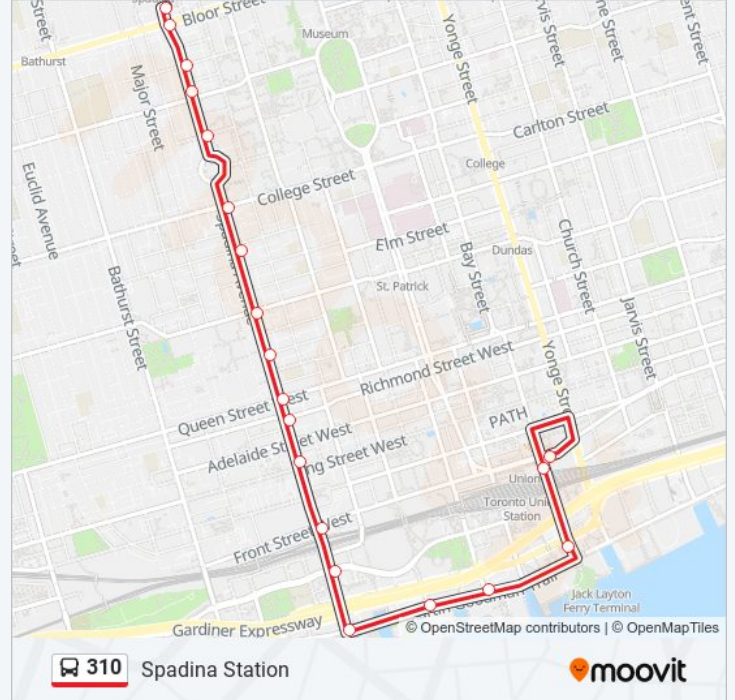

### Direction: Front St West at Bay St East Side - Union Station

17 stops

[VIEW LINE SCHEDULE](#)

- Spadina Station
- Spadina Rd at Bloor St West
- Spadina Ave at Sussex Ave South Side
- Spadina Ave at Harbord St
- Spadina Ave at Willcocks St
- Spadina Ave at College St
- Spadina Ave at Nassau St
- Spadina Ave at Dundas St West
- Spadina Ave at Sullivan St
- Spadina Ave at Queen St West
- Spadina Ave at King St West
- Spadina Ave at Front St West
- Spadina Ave at Fort York Blvd
- Rees St at Lake Shore Blvd West South Side
- Lower Simcoe St at Queens Quay West North Side
- Bay St at Lake Shore Blvd W
- Front St West at Bay St East Side - Union Station

### 310 bus Info

**Direction:** Front St West at Bay St East Side - Union Station

**Stops:** 17

**Trip Duration:** 23 min

**Line Summary:**

**Direction: Spadina Station**

20 stops

[VIEW LINE SCHEDULE](#)

**310 bus Info**

**Direction:** Spadina Station

**Stops:** 20

**Trip Duration:** 24 min

**Line Summary:**

Spadina Ave at Bloor St West

Spadina Station

310 bus time schedules and route maps are available in an offline PDF at [moovitapp.com](https://moovitapp.com). Use the [Moovit App](#) to see live bus times, train schedule or subway schedule, and step-by-step directions for all public transit in Toronto.