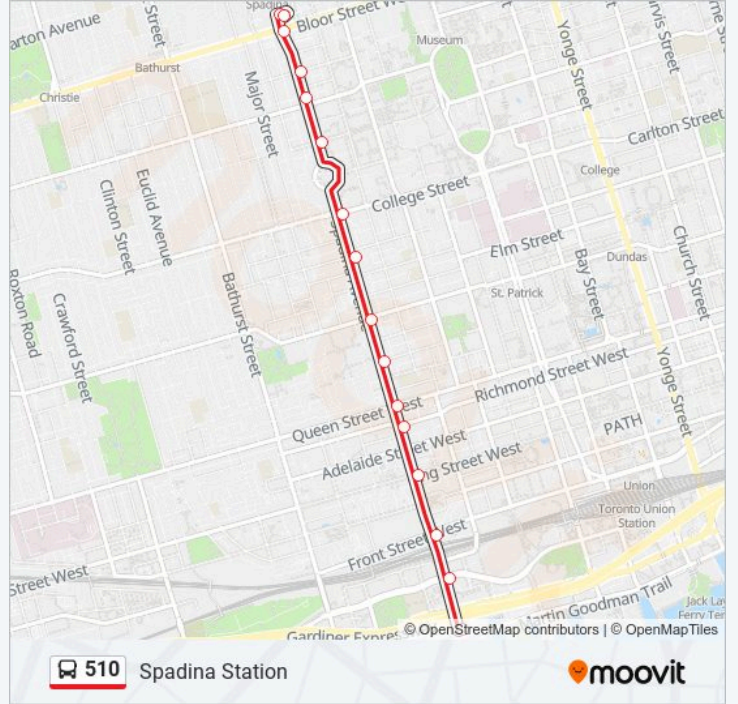

### 510 bus Time Schedule

Spadina Station Route Timetable:

Sunday	00:02 - 23:59
Monday	00:05 - 23:57
Tuesday	00:03 - 23:57
Wednesday	00:03 - 23:57
Thursday	00:03 - 23:57
Friday	00:03 - 23:57
Saturday	00:03 - 23:57

### 510 bus Info

**Direction:** Spadina Station

**Stops:** 16

**Trip Duration:** 28 min

**Line Summary:**

510 bus time schedules and route maps are available in an offline PDF at [moovitapp.com](https://moovitapp.com). Use the Moovit App to see live bus times, train schedule or subway schedule, and step-by-step directions for all public transit in Toronto.