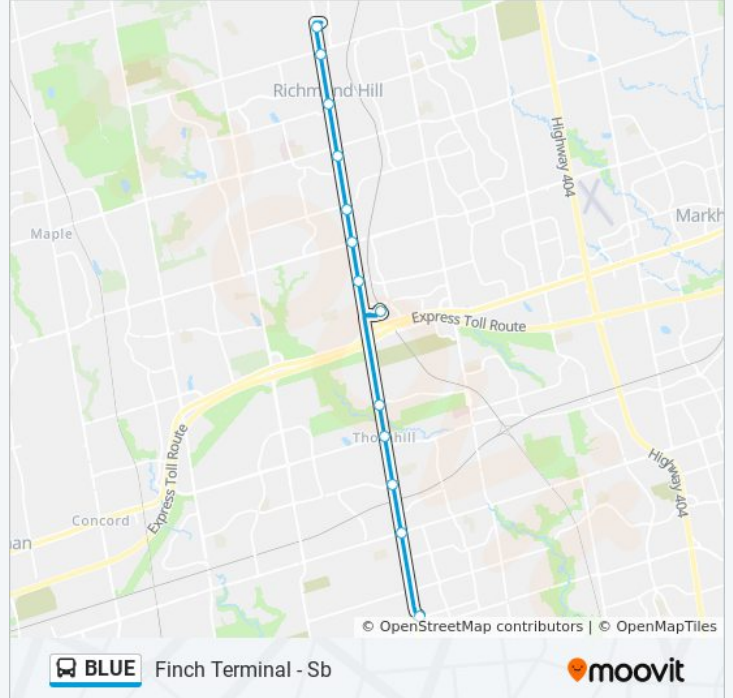

Use the Moovit App to find the closest BLUE bus station near you and find out when is the next BLUE bus arriving.

Direction: Bernard Terminal - Nb

13 stops

[VIEW LINE SCHEDULE](#)

Finch Go Bus Terminal

Yonge St. @ Steeles Ave. W.

- Newmarket Terminal
- Yonge / Davis Southbound
- Yonge St / Eagle St
- Yonge / Mulock
- Yonge / Savage
- Yonge / Orchard Heights
- Yonge / Wellington
- Yonge / Golf Links
- Yonge / Henderson
- Yonge / Bloomington
- Yonge St / Regatta Av
- Yonge / King
- Yonge / Jefferson Sdrd
- Yonge / 19th-Gamble
- Yonge / Bernard
- Yonge / Elgin Mills
- Yonge / Crosby
- Yonge / Major Mackenzie

BLUE bus Info

Direction: Finch Terminal - Sb

Stops: 27

Trip Duration: 63 min

Line Summary:

Yonge / Weldrick
 Yonge / 16th-Carrville
 Yonge / Bantry-Scott
 Richmond Hill Centre
 Yonge / Royal Orchard
 Yonge / Centre
 Yonge / Clark
 Yonge St. @ Steeles Ave. W.
 Finch Go Bus Terminal

Direction: Newmarket Terminal - Nb

27 stops

[VIEW LINE SCHEDULE](#)

Finch Go Bus Terminal
 Yonge St. @ Steeles Ave. W.
 Yonge / Clark
 Yonge / Centre
 Yonge / Royal Orchard
 Richmond Hill Centre
 Yonge / Bantry-Scott
 Yonge / 16th-Carrville
 Yonge / Weldrick
 Yonge / Major Mackenzie
 Yonge / Crosby
 Yonge / Elgin Mills
 Yonge / Bernard
 Yonge / 19th-Gamble
 Yonge / Jefferson Sdrd
 Yonge / King
 Yonge St / Regatta Av
 Yonge / Bloomington