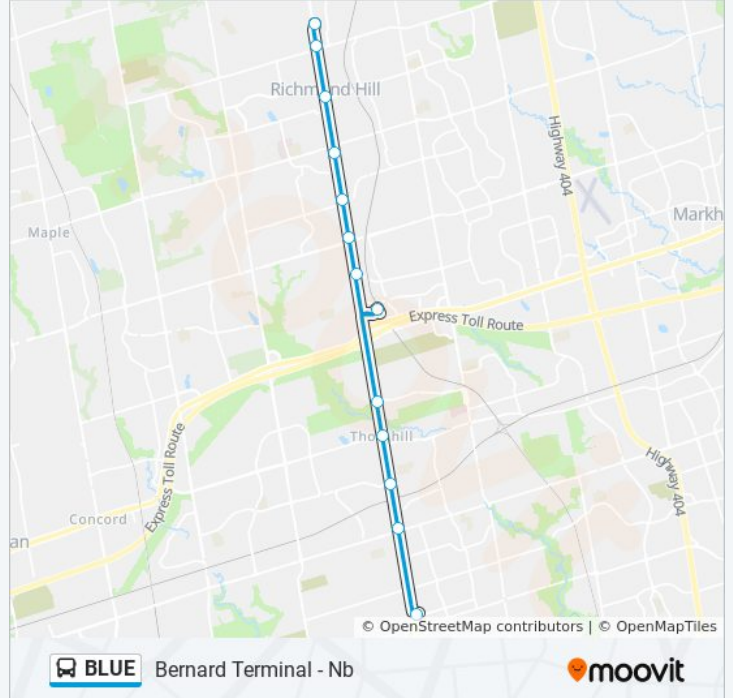

Direction: Finch Terminal - Sb

27 stops

[VIEW LINE SCHEDULE](#)

- Newmarket Terminal
- Yonge / Davis Southbound
- Yonge St / Eagle St
- Yonge / Mulock
- Yonge / Savage
- Yonge / Orchard Heights
- Yonge / Wellington
- Yonge / Golf Links
- Yonge / Henderson
- Yonge / Bloomington
- Yonge St / Regatta Av
- Yonge / King
- Yonge / Jefferson Sdrd
- Yonge / 19th-Gamble
- Yonge / Bernard
- Yonge / Elgin Mills
- Yonge / Crosby
- Yonge / Major Mackenzie

BLUE bus Time Schedule

Finch Terminal - Sb Route Timetable:

Sunday	7:16 AM - 11:54 PM
Monday	12:15 AM - 11:45 PM
Tuesday	4:39 AM - 11:45 PM
Wednesday	4:39 AM - 11:45 PM
Thursday	4:39 AM - 11:45 PM
Friday	7:16 AM - 11:54 PM
Saturday	12:15 AM - 11:49 PM

BLUE bus Info

Direction: Finch Terminal - Sb

Stops: 27

Trip Duration: 63 min

Line Summary: