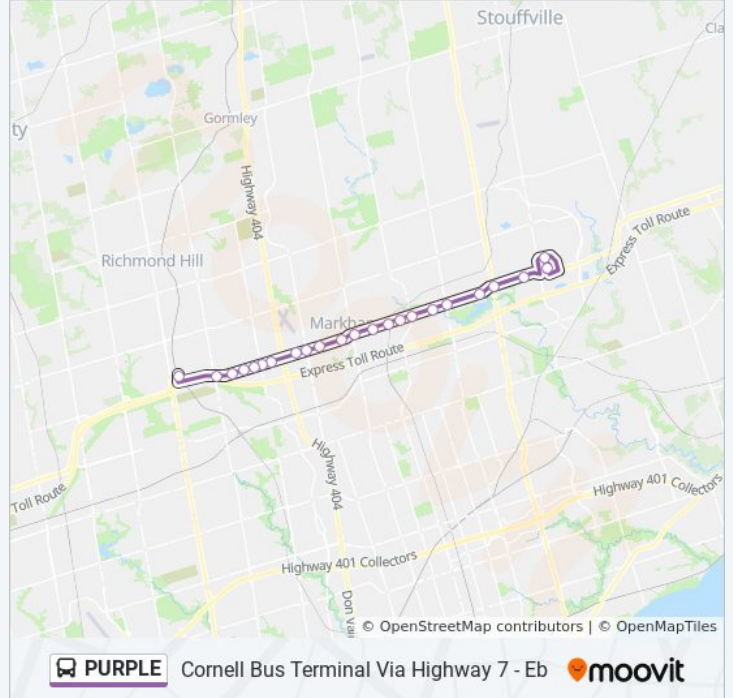

Use the Moovit App to find the closest PURPLE bus station near you and find out when is the next PURPLE bus arriving.

Direction: Cornell Bus Terminal Via Highway 7 - Eb

23 stops

[VIEW LINE SCHEDULE](#)

Richmond Hill Centre

PURPLE bus Info

Direction: Cornell Bus Terminal Via Highway 7 - Eb

Stops: 23

Trip Duration: 50 min

Line Summary:

Hwy 7 / Main Markham

Hwy 7 / Wootten

Markham Stouffville Hospital

Cornell Bus Terminal

Direction: Richmond Hill Ctr - Wb

7 stops

[VIEW LINE SCHEDULE](#)

Hwy 7 / East Beaver Creek

Hwy 7 / Leslie

Hwy 7 / West Beaver Creek

Hwy 7 / Valleymede

PURPLE bus Info

Direction: Richmond Hill Ctr - Wb

Stops: 7

Trip Duration: 8 min

Line Summary:

Direction: Richmond Hill Ctr Via Highway 7 - Wb

22 stops

[VIEW LINE SCHEDULE](#)