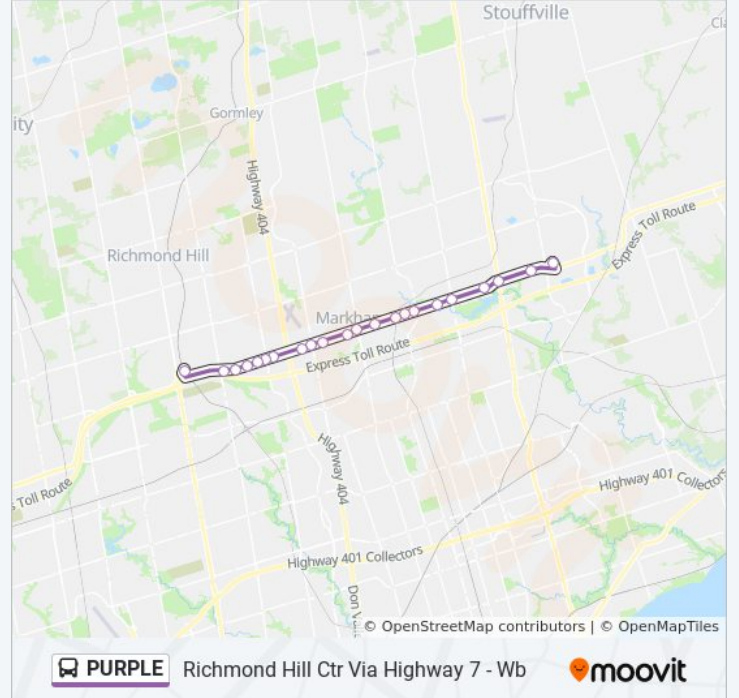

Hwy 7 / Valleymede

Highway 7 / South Park Rd

Hwy 7 / Bayview

Richmond Hill Centre

PURPLE bus time schedules and route maps are available in an offline PDF at moovitapp.com. Use the [Moovit App](#) to see live bus times, train schedule or subway schedule, and step-by-step directions for all public transit in Toronto.

[About Moovit](#) • [MaaS Solutions](#) • [Supported Countries](#) • [Mooviter Community](#)

© 2024 Moovit - All Rights Reserved

Check Live Arrival Times