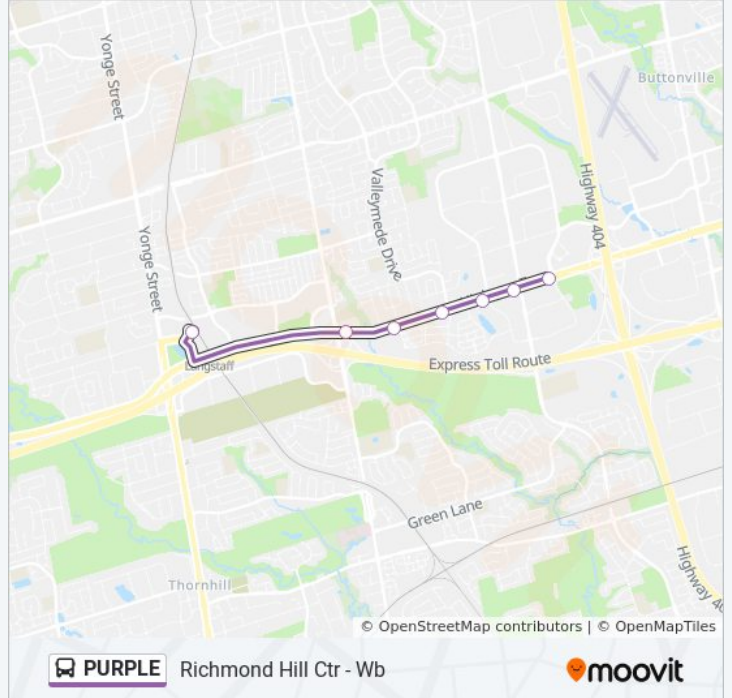

Use the Moovit App to find the closest PURPLE bus station near you and find out when is the next PURPLE bus arriving.

Direction: Cornell Bus Terminal Via Highway 7 - Eb

23 stops

[VIEW LINE SCHEDULE](#)

Richmond Hill Centre

Cornell Bus Terminal

Direction: Richmond Hill Ctr - Wb

7 stops

[VIEW LINE SCHEDULE](#)

Hwy 7 / East Beaver Creek

Hwy 7 / Leslie

Hwy 7 / West Beaver Creek

Hwy 7 / Valleymede

Highway 7 / South Park Rd

Hwy 7 / Bayview

Richmond Hill Centre

PURPLE bus Time Schedule

Richmond Hill Ctr - Wb Route Timetable:

Sunday	6:52 AM - 8:03 AM
Monday	4:39 AM - 6:14 AM
Tuesday	4:39 AM - 6:14 AM
Wednesday	4:39 AM - 6:14 AM
Thursday	4:39 AM - 6:14 AM
Friday	6:52 AM - 8:03 AM
Saturday	5:10 AM - 5:50 AM

PURPLE bus Info

Direction: Richmond Hill Ctr - Wb

Stops: 7

Trip Duration: 8 min

Line Summary:

Direction: Richmond Hill Ctr Via Highway 7 - Wb

22 stops

[VIEW LINE SCHEDULE](#)