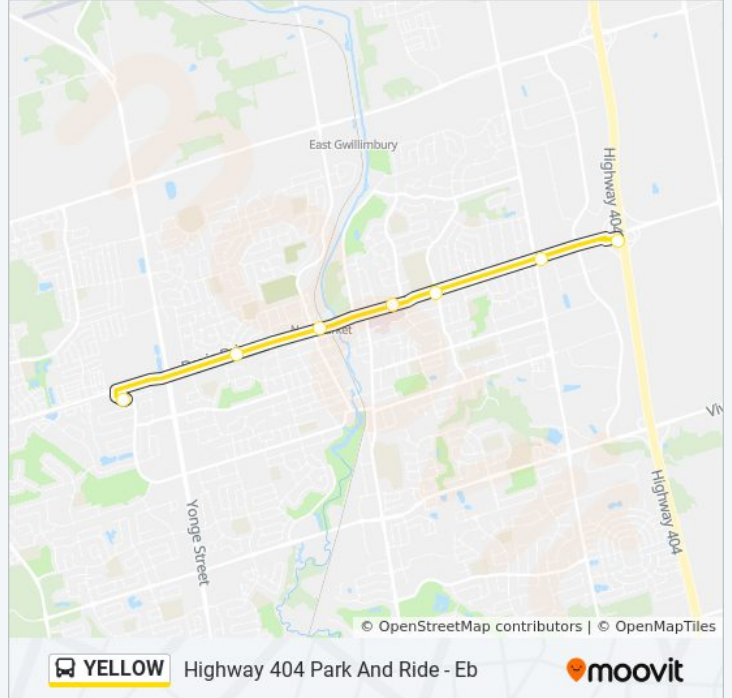

Direction: Highway 404 Park And Ride - Eb

7 stops

[VIEW LINE SCHEDULE](#)

Newmarket Terminal Platform 10

Davis Dr / Longford Dr

Davis Dr / Main St

Southlake Regional Health Centre

Davis Dr / Huron Heights Dr

Davis Dr / Leslie St

Davis Dr / Highway 404 Park & Ride

YELLOW bus Time Schedule

Highway 404 Park And Ride - Eb Route Timetable:

Sunday	6:32 AM - 10:39 PM
Monday	4:06 AM - 11:10 PM
Tuesday	4:06 AM - 11:10 PM
Wednesday	4:06 AM - 11:10 PM
Thursday	4:06 AM - 11:10 PM
Friday	6:32 AM - 10:39 PM
Saturday	5:18 AM - 11:00 PM

YELLOW bus Info**Direction:** Highway 404 Park And Ride - Eb**Stops:** 7**Trip Duration:** 13 min**Line Summary:**

Direction: Newmarket Terminal - Wb

7 stops

[VIEW LINE SCHEDULE](#)

Davis Dr / Highway 404 Park & Ride

Davis Dr / Leslie St

Davis Dr / Huron Heights Dr

Southlake Regional Health Centre

Davis Dr / Main St

Davis Dr / Longford Dr

Newmarket Terminal Platform 10

YELLOW bus Time Schedule

Newmarket Terminal - Wb Route Timetable: