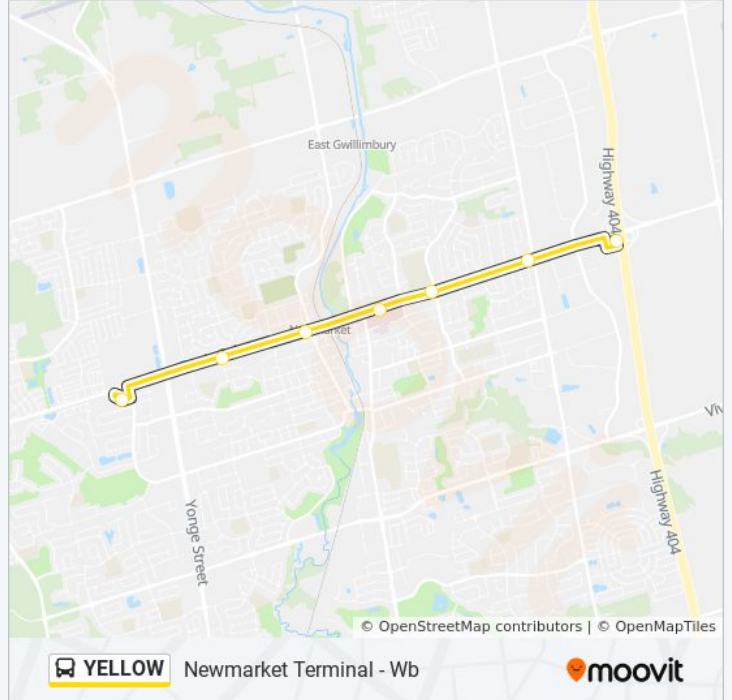

Direction: Highway 404 Park And Ride - Eb

7 stops

[VIEW LINE SCHEDULE](#)

Newmarket Terminal Platform 10

Davis Dr / Longford Dr

Davis Dr / Main St

Southlake Regional Health Centre

Davis Dr / Huron Heights Dr

YELLOW bus Info**Direction:** Highway 404 Park And Ride - Eb**Stops:** 7**Trip Duration:** 13 min**Line Summary:**

Direction: Newmarket Terminal - Wb

7 stops

[VIEW LINE SCHEDULE](#)

Davis Dr / Highway 404 Park & Ride

Davis Dr / Leslie St

Davis Dr / Huron Heights Dr

Southlake Regional Health Centre

Davis Dr / Main St

Davis Dr / Longford Dr

Newmarket Terminal Platform 10

YELLOW bus Time Schedule

Newmarket Terminal - Wb Route Timetable:

Direction: Newmarket Terminal - Wb

Stops: 7

Trip Duration: 13 min

Line Summary:

YELLOW bus time schedules and route maps are available in an offline PDF at moovitapp.com. Use the [Moovit App](#) to see live bus times, train schedule or subway schedule, and step-by-step directions for all public transit in Toronto.