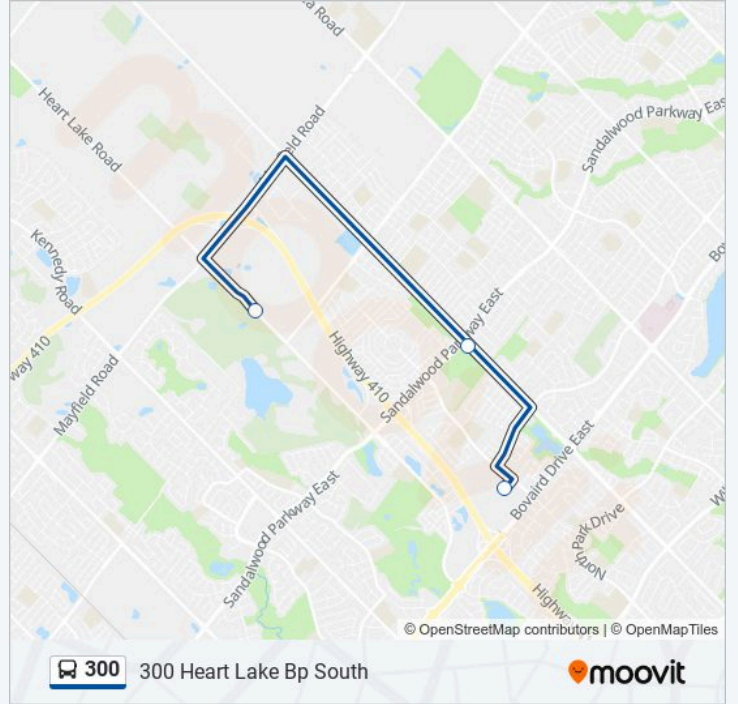

Use the Moovit App to find the closest 300 bus station near you and find out when is the next 300 bus arriving.

Direction: 300 Heart Lake Bp North

3 stops

[VIEW LINE SCHEDULE](#)

Trinity Common Terminal

Heart Lake Rd S/Of Sandalwood Pkwy

300 bus Info

Direction: 300 Heart Lake Bp North

Stops: 3

Trip Duration: 15 min

Line Summary:

Direction: 300 Heart Lake Bp South

3 stops

[VIEW LINE SCHEDULE](#)

Heart Lake Rd S/Of Ecopark Cl

Dixie Rd S/Of Sandalwood Pky E

Trinity Common Terminal

300 bus Time Schedule

300 Heart Lake Bp South Route Timetable:

Sunday	Not Operational
Monday	06:50 - 23:15
Tuesday	06:50 - 23:15
Wednesday	06:50 - 23:15
Thursday	06:50 - 23:15
Friday	06:50 - 23:15
Saturday	Not Operational

300 bus Info

Direction: 300 Heart Lake Bp South

Stops: 3

Trip Duration: 15 min

Line Summary:

300 bus time schedules and route maps are available in an offline PDF at moovitapp.com. Use the Moovit App to see live bus times, train schedule or subway schedule, and step-by-step directions for all public transit in Toronto.