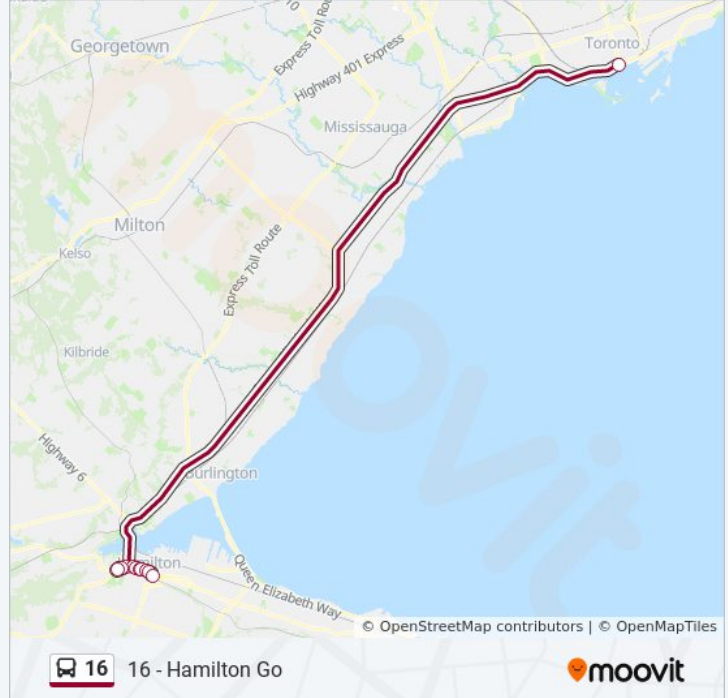

Use the Moovit App to find the closest 16 bus station near you and find out when is the next 16 bus arriving.

Direction: 16 - Hamilton Go

11 stops

[VIEW LINE SCHEDULE](#)

Union Station Bus Terminal

Main St. W. @ Paisley Ave. S.

Main St. W. @ Longwood Rd. S.

Main St. W. @ Macklin St. S.

Main St. W. @ Dundurn St. S.

Main St. W. @ Poulette St.

Main at Pearl

Main St. W. @ Ray St. S.

Main St. W. @ Caroline St. S.

Main St. W. @ Summers Ln. (Hamilton City Hall)

16 bus Info

Direction: 16 - Hamilton Go

Stops: 11

Trip Duration: 65 min

Line Summary:

Direction: 16 - Union Station

9 stops

[VIEW LINE SCHEDULE](#)

Hamilton Go Centre

King St. E. @ Hughson St. N.

King St. W. @ Summers Ln. (Hamilton Place)

King St. W. @ Caroline St. N.

King St. W. @ Queen St. N.

King at Pearl

King St. W. @ Strathcona Ave. N.

King St. W. @ Dundurn St. N.