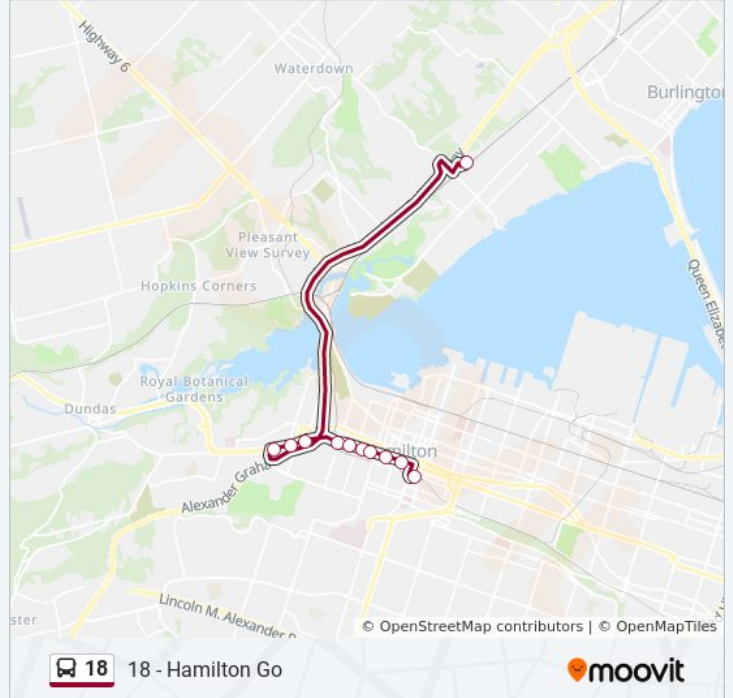

Use the Moovit App to find the closest 18 bus station near you and find out when is the next 18 bus arriving.

Direction: 18 - Aldershot Go

9 stops

[VIEW LINE SCHEDULE](#)

- Hamilton Go Centre
- King St. E. @ Hughson St. N.
- King St. W. @ Summers Ln. (Hamilton Place)
- King St. W. @ Caroline St. N.
- King St. W. @ Queen St. N.
- King at Pearl
- King St. W. @ Strathcona Ave. N.
- King St. W. @ Dundurn St. N.
- Aldershot Go

Main St. W. @ Caroline St. S.

Main St. W. @ Summers Ln. (Hamilton City Hall)

Hamilton Go Centre

18 bus Time Schedule

18 - Hamilton Go Route Timetable:

Sunday	12:36 AM - 11:36 PM
Monday	12:36 AM - 11:35 PM
Tuesday	12:35 AM - 11:35 PM
Wednesday	12:35 AM - 11:35 PM
Thursday	12:35 AM - 11:35 PM
Friday	12:35 AM - 11:36 PM
Saturday	12:36 AM - 11:36 PM

18 bus Info

Direction: 18 - Hamilton Go

Stops: 11

Trip Duration: 20 min

Line Summary:

Direction: 18a - Union Station

23 stops

[VIEW LINE SCHEDULE](#)

Bronte Go

Oakville Go

Union Station Bus Terminal

Direction: 18a - West Harbour Go

25 stops

[VIEW LINE SCHEDULE](#)

Union Station Bus Terminal

Oakville Go