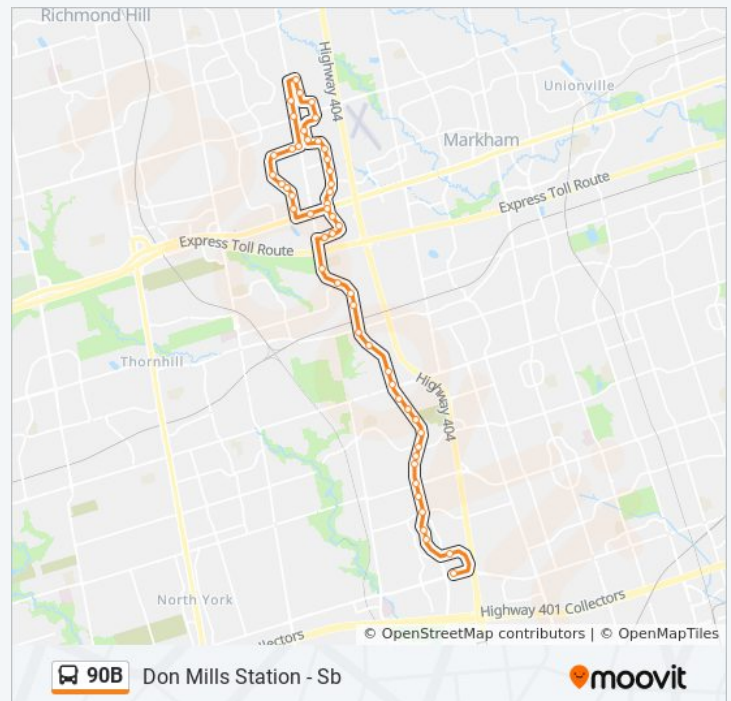

**90B bus Info**

**Direction:** Don Mills Station - Sb

**Stops:** 51

**Trip Duration:** 23 min

**Line Summary:**

Commerce Valley Dr Stop # 1011

Commerce Valley Dr Stop # 1013

Commerce Valley Dr Stop # 1014