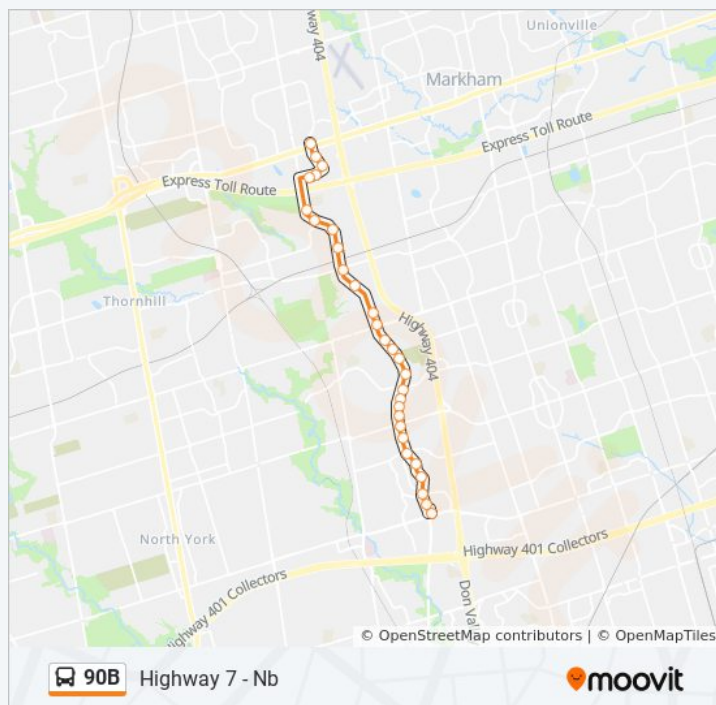

Leslie St / Lyndhurst Dr

Leslie St / 14th Lane

Leslie St / Summerdale Dr

Leslie St Stop # 1196

Commerce Valley Dr Stop # 1198

Commerce Valley Dr Stop # 1200

Commerce Valley Dr Stop # 1202

Commerce Valley Dr / Minthorn Crt

East Beaver Creek Rd / Highway 7

Saturday

Not Operational

### 90B bus Info

**Direction:** Highway 7 - Nb

**Stops:** 29

**Trip Duration:** 27 min

**Line Summary:**

90B bus time schedules and route maps are available in an offline PDF at [moovitapp.com](http://moovitapp.com). Use the [Moovit App](#) to see live bus times, train schedule or subway schedule, and step-by-step directions for all public transit in Toronto.