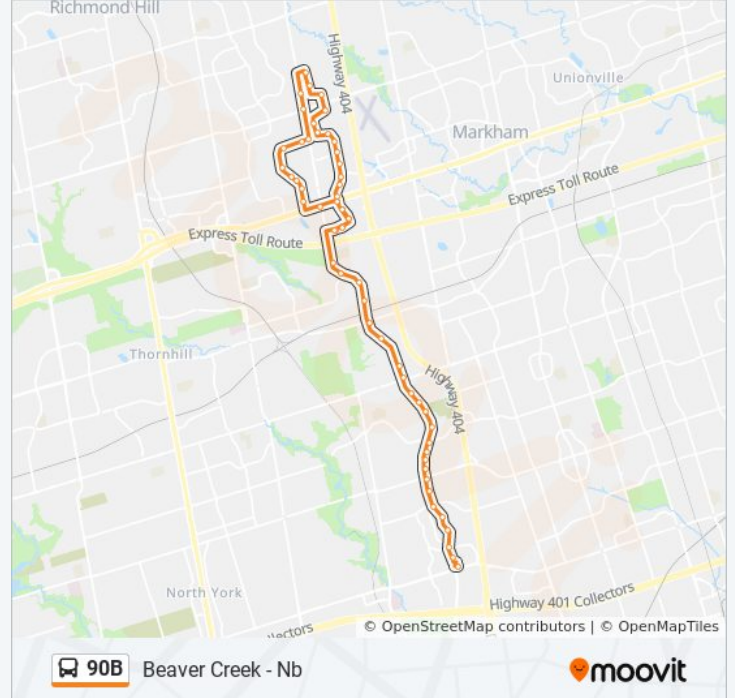

**90B bus Info**  
**Direction:** Beaver Creek - Nb  
**Stops:** 57  
**Trip Duration:** 45 min  
**Line Summary:**

Leslie St / 14th Lane

Leslie St / Summerdale Dr

Leslie St Stop # 1196

Commerce Valley Dr Stop # 1198

Brodie Dr / Orlando Dr

Leslie St Stop # 6812

Leslie St / 16th Av

Leslie St / West Beaver Creek Rd

Beaver Creek Rd W / Granton Crt

West Beaver Creek Rd Stop # 2912

West Beaver Creek Rd / West Wilmot

West Beaver Creek Rd Stop # 2914

West Beaver Creek Rd / Pollard St

West Beaver Creek Rd / Pearce St

West Beaver Creek Rd / Wertheim Crt

Highway 7 / Leslie St

Highway 7 / Commerce Valley Dr East

Commerce Valley Dr / Minthorn Crt

Commerce Valley Dr Stop # 1011

Commerce Valley Dr Stop # 1013

Commerce Valley Dr Stop # 1014

**Direction: Don Mills Station - Sb**

51 stops

[VIEW LINE SCHEDULE](#)

East Beaver Creek Rd / Highway 7

East Beaver Creek / York Blvd

East Beaver Creek Rd / East Pearce