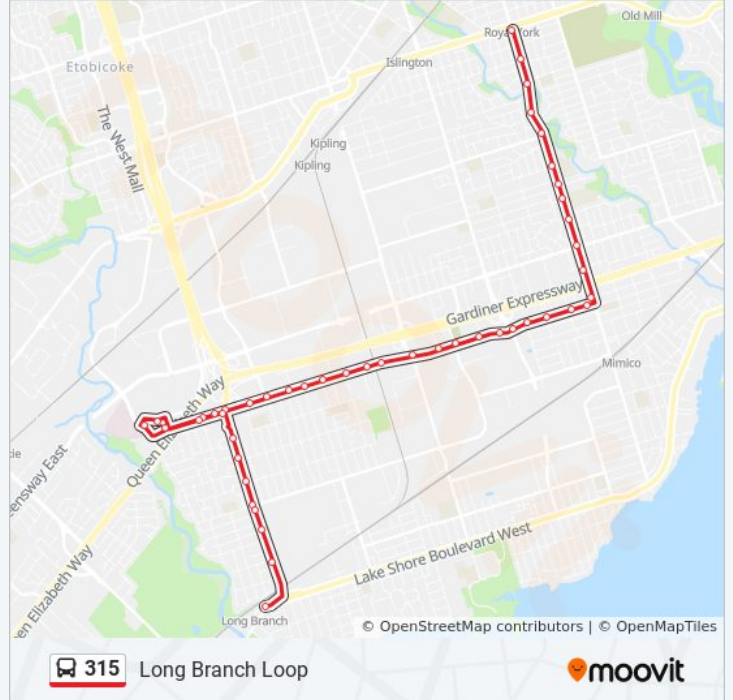

315 bus Info

Direction: Long Branch Loop

Stops: 46

Trip Duration: 29 min

Line Summary:

400 Evans Ave

Evans Ave at Wickman Rd West Side

Evans Ave at Bellman Ave

Evans Ave At Sherway Gate West Side

The West Mall At Sherway Dr (Trillium Health Ctr South Stop)

Sherway Gardens Rd At Sherway Gate Mall)

Evans Ave at Gair Dr

Evans Ave at Brown's Line

Brown's Line at Coules Crt (North) South Side

Brown's Line at Valermo Dr

Brown's Line at Finsbury Cres

Brown's Line at Horner Ave

Brown's Line at Horner Ave South Side

Brown's Line at Woodbury Rd

Brown's Line at Jellicoe Ave South Side

Long Branch Loop

Direction: Royal York Rd at Bloor St West

47 stops

[VIEW LINE SCHEDULE](#)

Long Branch Loop

Lake Shore Blvd West at Fortieth St

Brown's Line at Lake Shore Blvd West North Side

Brown's Line at Jellicoe Ave

315 bus Time Schedule